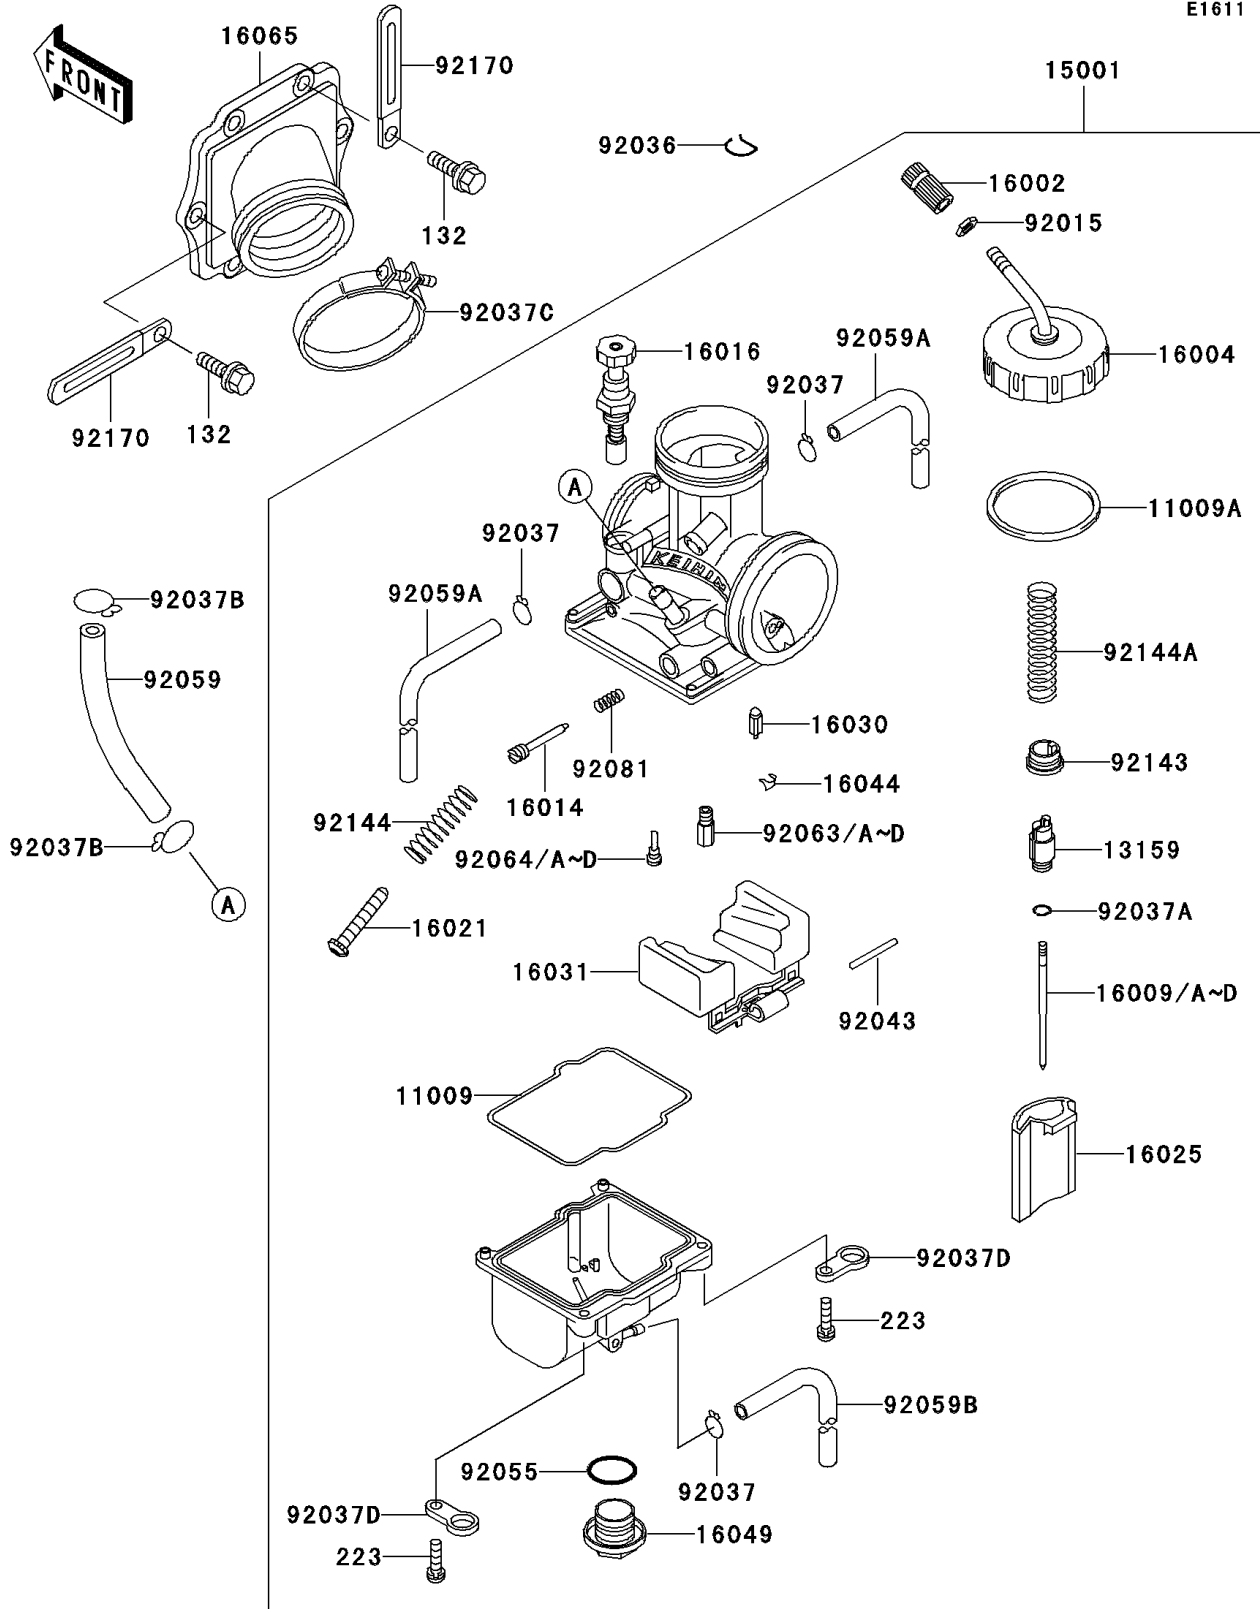

2001 KDX200 PARTS DIAGRAM

Carburetor

E1611