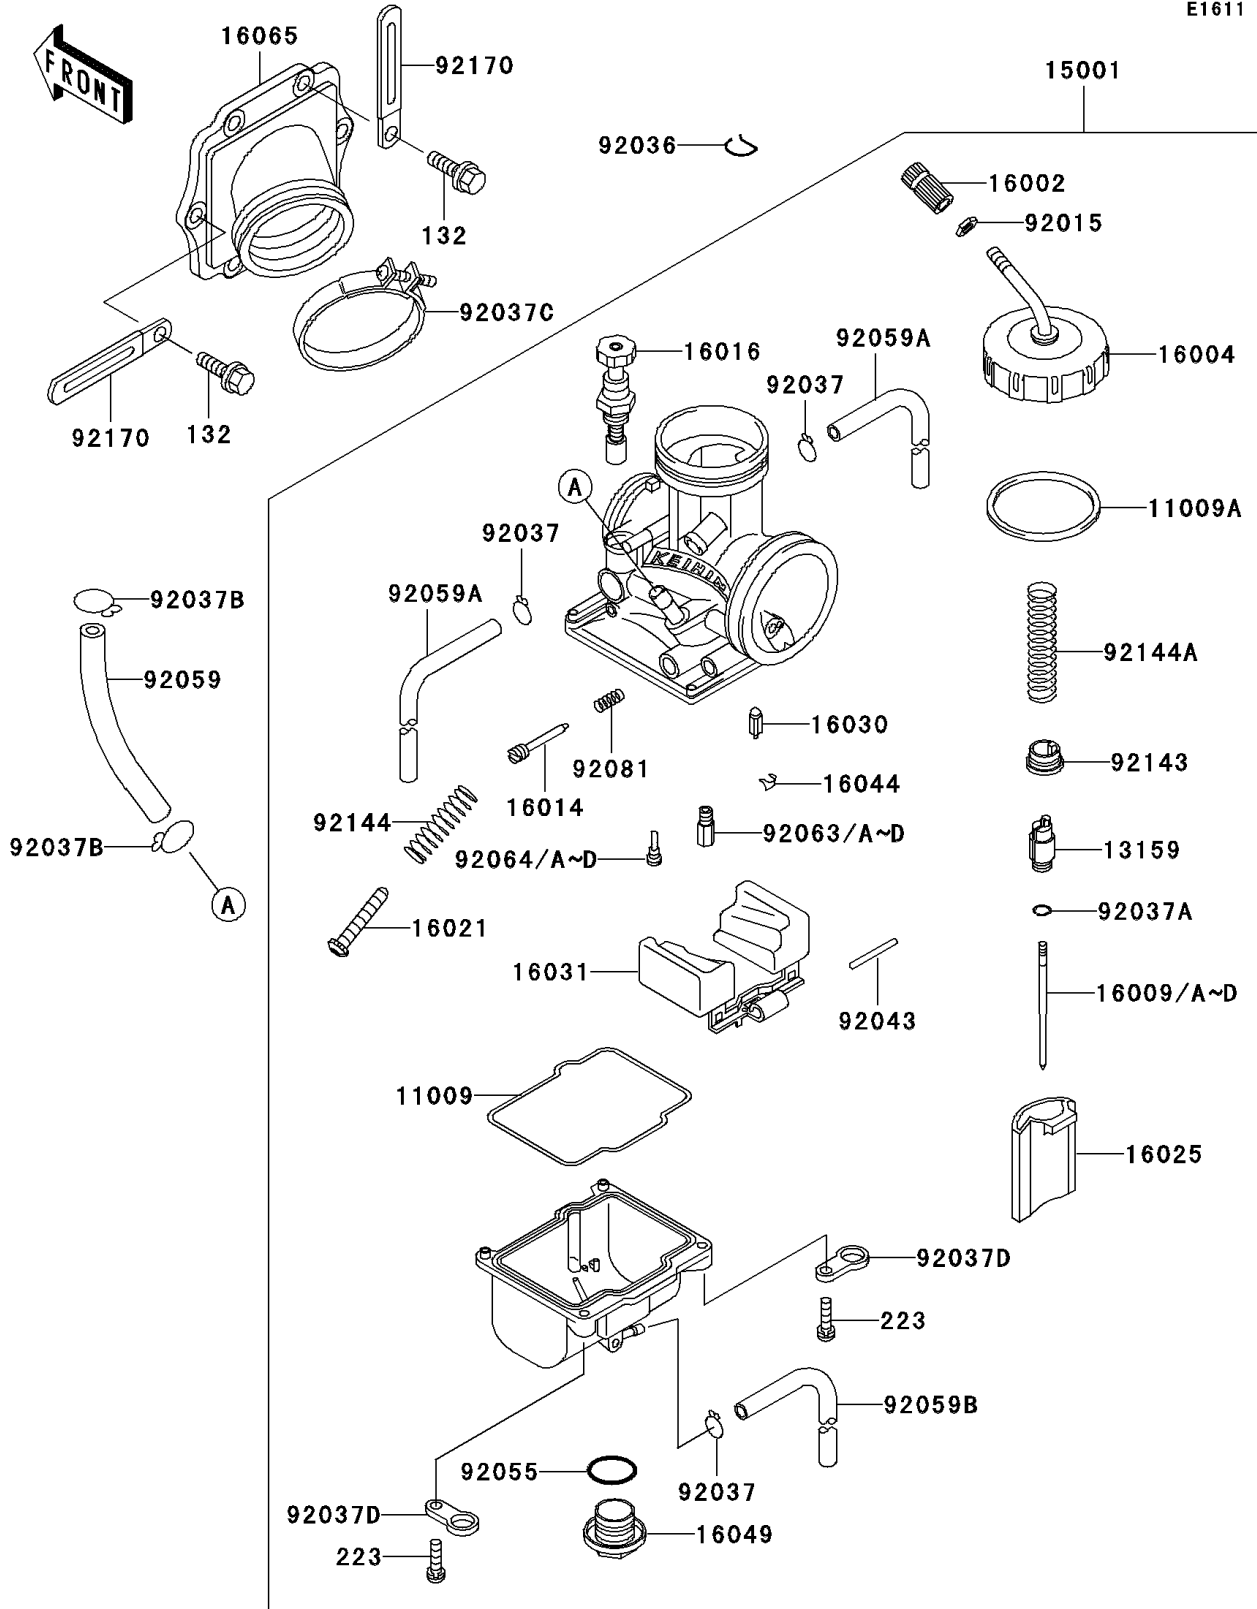

2001 KDX200 PARTS DIAGRAM

Carburetor

E1611