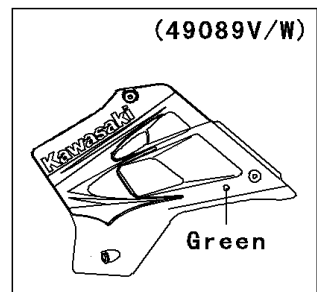

# 2001 KDX200 PARTS DIAGRAM

Radiator

E3032

WD

WD

WD

WD