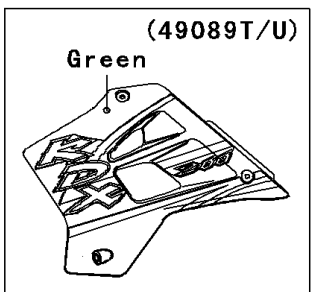

2002 KDX200 PARTS DIAGRAM

Radiator

E3032

WD

WD

WD

WD