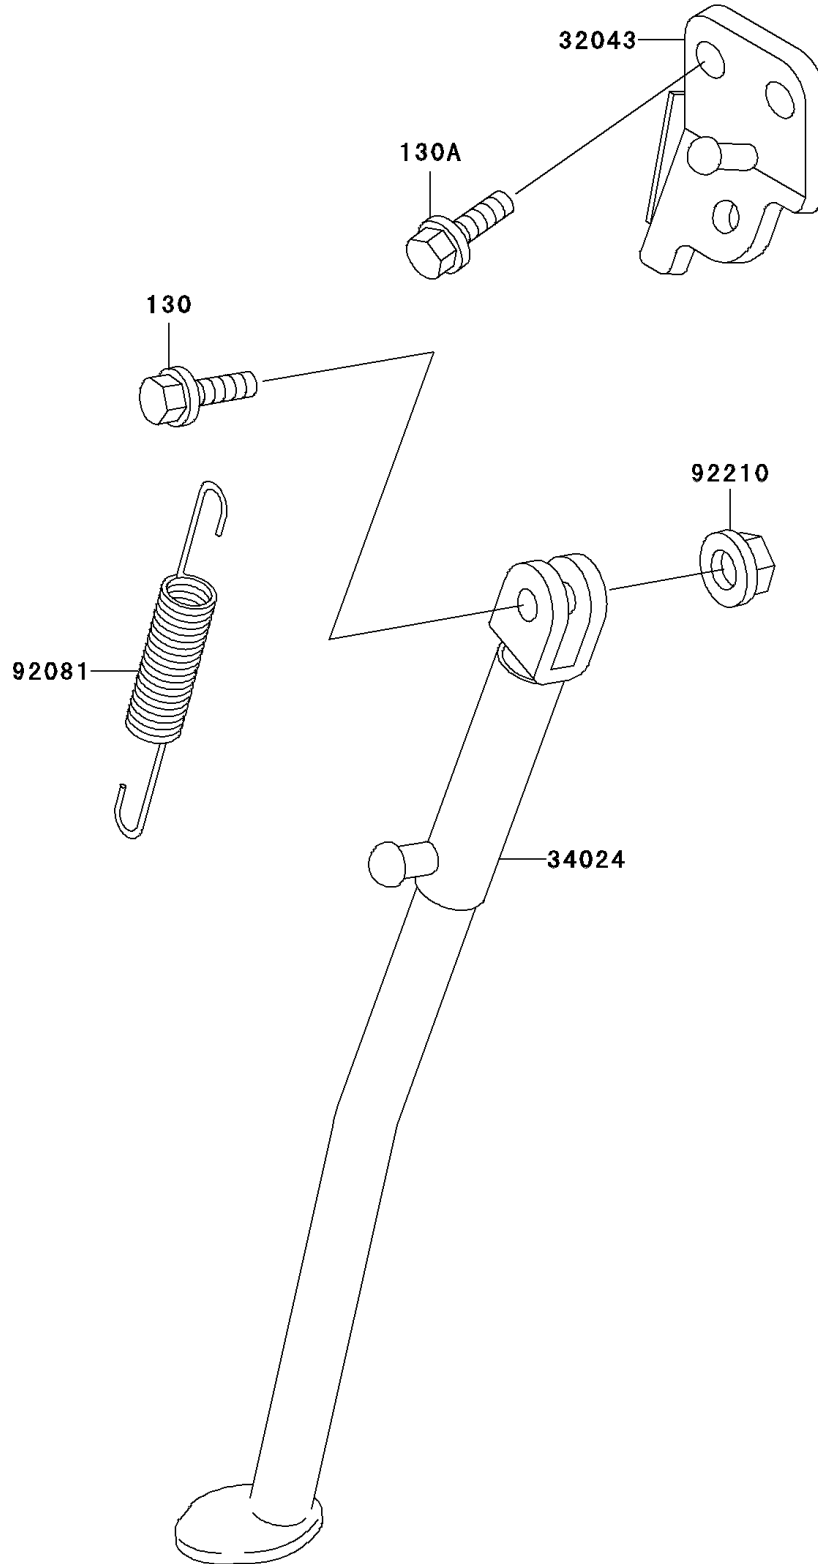

2001 KDX200 PARTS DIAGRAM

Stand(s)

F2190

2001 KDX200 PARTS LIST

Stand(s)

ITEM NAME	PART NUMBER	QUANTITY
BOLT-FLANGED,10X35 (Ref # 130)	130G1035	1
BOLT-FLANGED (Ref # 130A)	130G1240	2
BRACKET-STAND,SIDE (Ref # 32043)	32043-1363	1
STAND-SIDE (Ref # 34024)	34024-1279	1
SPRING,SIDE STAND (Ref # 92081)	92081-1419	1
NUT,LOCK,FLANGED,10MM (Ref # 92210)	92210-1080	1