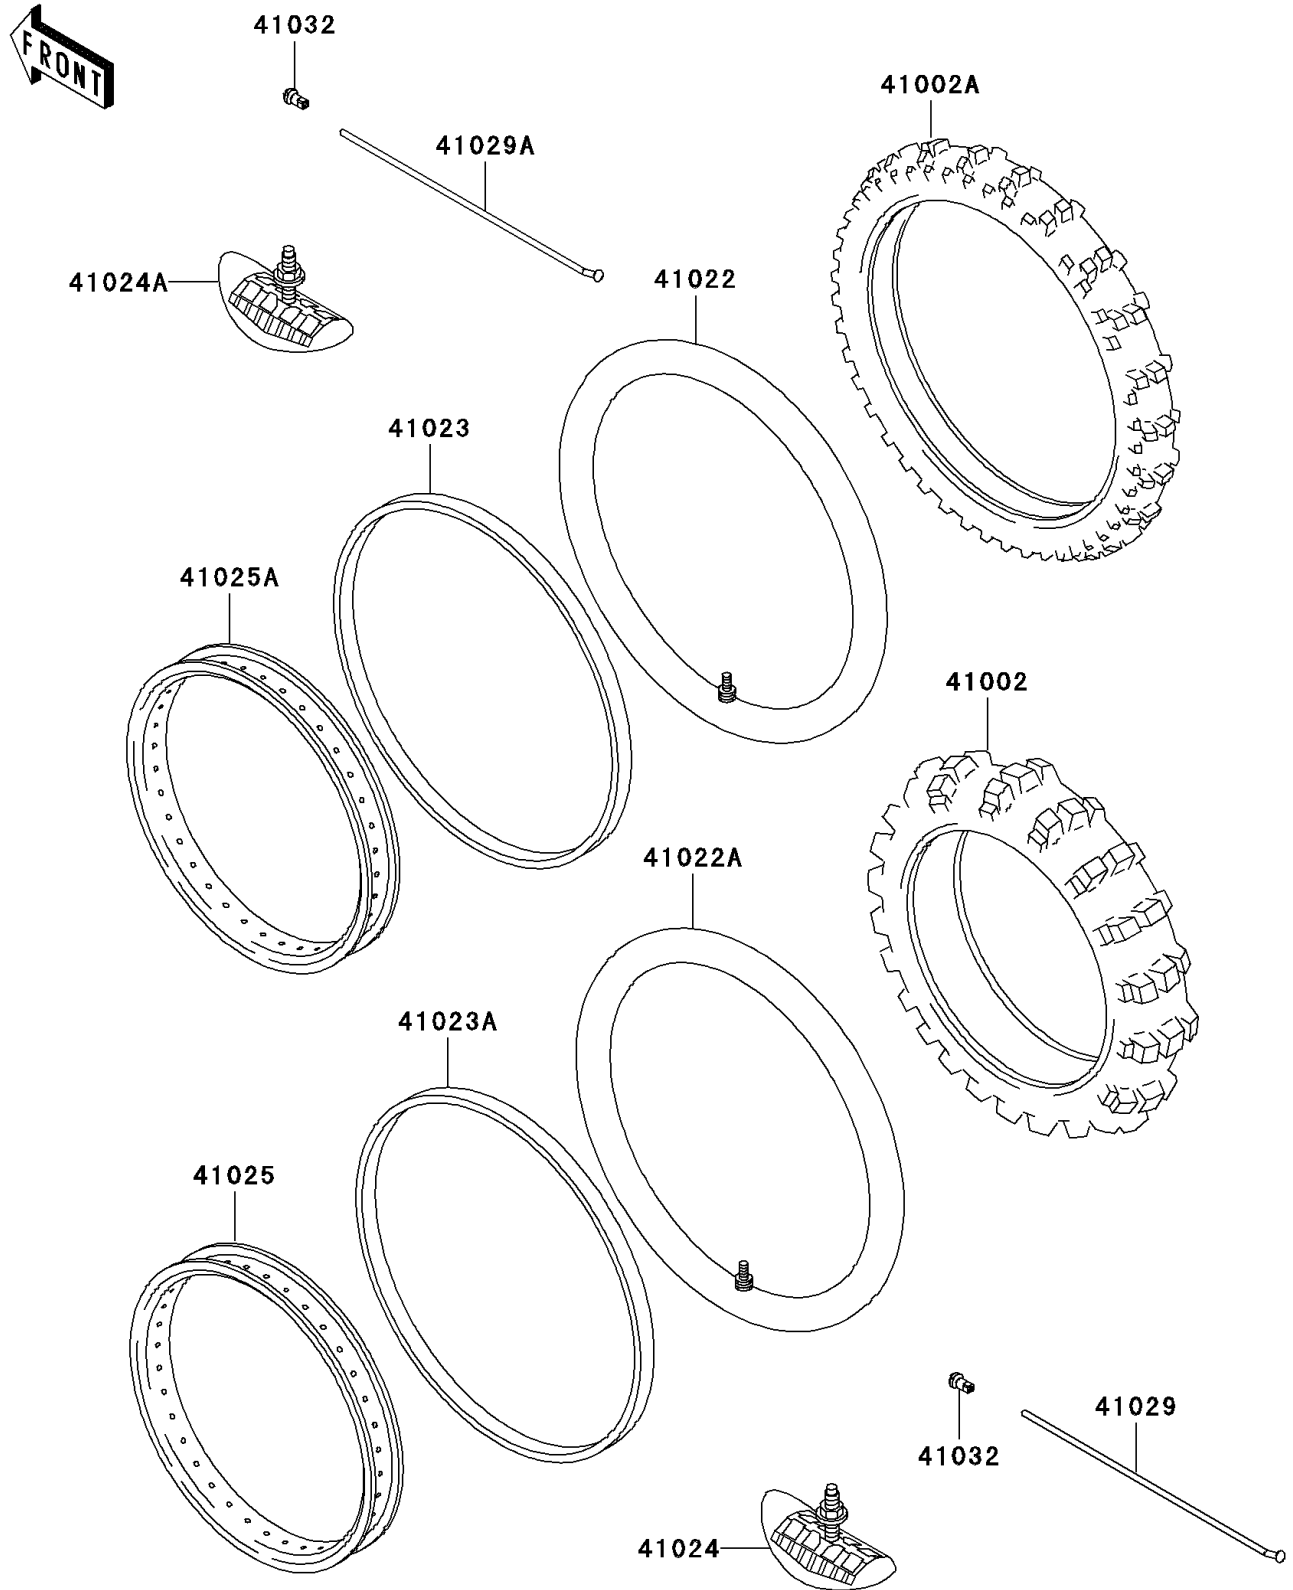

2001 KDX200 PARTS DIAGRAM

Wheels/Tires

F2210

2001 KDX200 PARTS LIST

Wheels/Tires

ITEM NAME	PART NUMBER	QUANTITY
-----------	-------------	----------