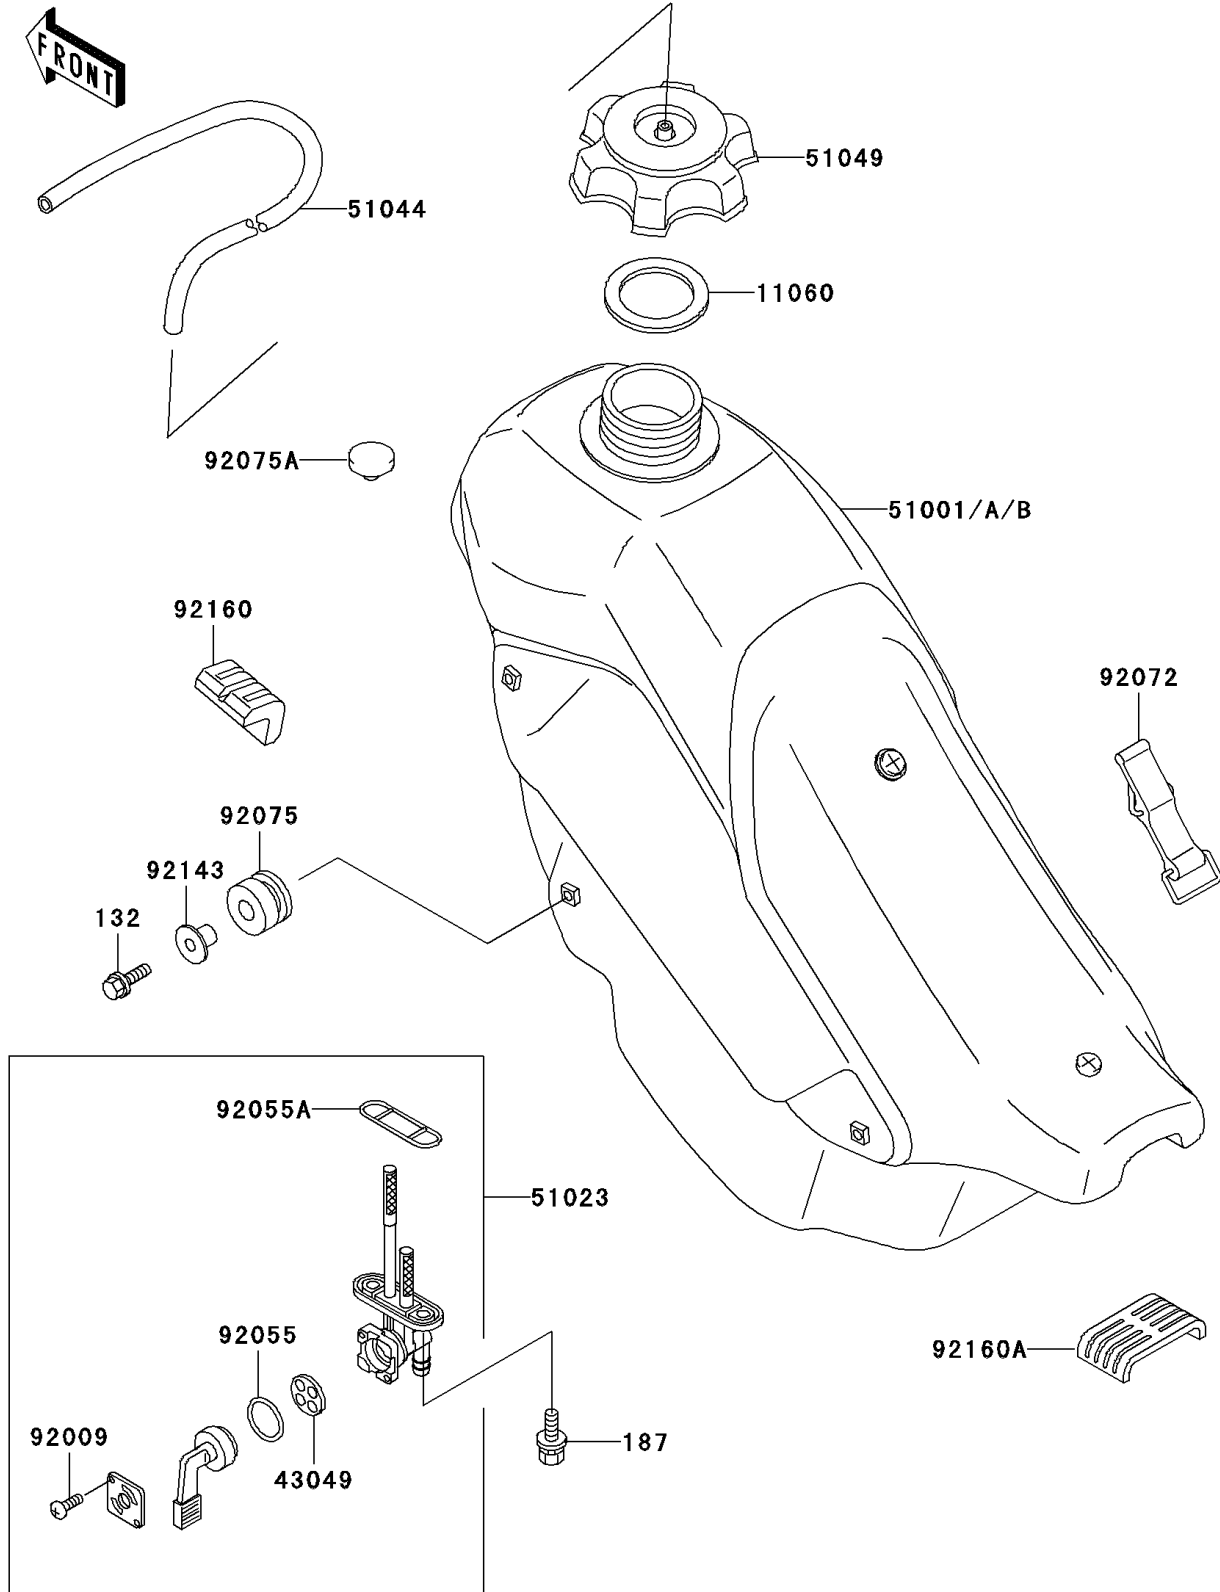

2001 KDX200 PARTS DIAGRAM

Fuel Tank

F2410

2001 KDX200 PARTS LIST

Fuel Tank

ITEM NAME	PART NUMBER	QUANTITY
BOLT-FLANGED-SMALL (Ref # 132)	132G0620	2
BOLT-UPSET-WSP (Ref # 187)	187B0616	2
GASKET,FUEL TANK CAP (Ref # 11060)	11060-1340	1
PACKING,FUEL TAP LEVER (Ref # 43049)	43049-1017	1
TANK-COMP-FUEL,L.GREEN (Ref # 51001)	51001-1456-6W	1
TAP-ASSY,FUEL (Ref # 51023)	51023-1214	1
TUBE-ASSY (Ref # 51044)	51044-1185	1
CAP-TANK,FUEL (Ref # 51049)	51049-1108	1
SCREW,3X5 (Ref # 92009)	92009-1123	2
RING-O,FUEL TAP LEVER (Ref # 92055)	92055-1111	1
RING-O,FUEL TAP PACKING (Ref # 92055A)	92055-1348	1
BAND,FUEL TANK (Ref # 92072)	92072-1229	1
DAMPER,RUBBER (Ref # 92075)	92075-1123	2
DAMPER (Ref # 92075A)	92075-281	1
COLLAR (Ref # 92143)	92143-1353	2
DAMPER,FUEL TANK (Ref # 92160)	92160-1328	4
DAMPER,FUEL TANK,RR (Ref # 92160A)	92160-1397	1