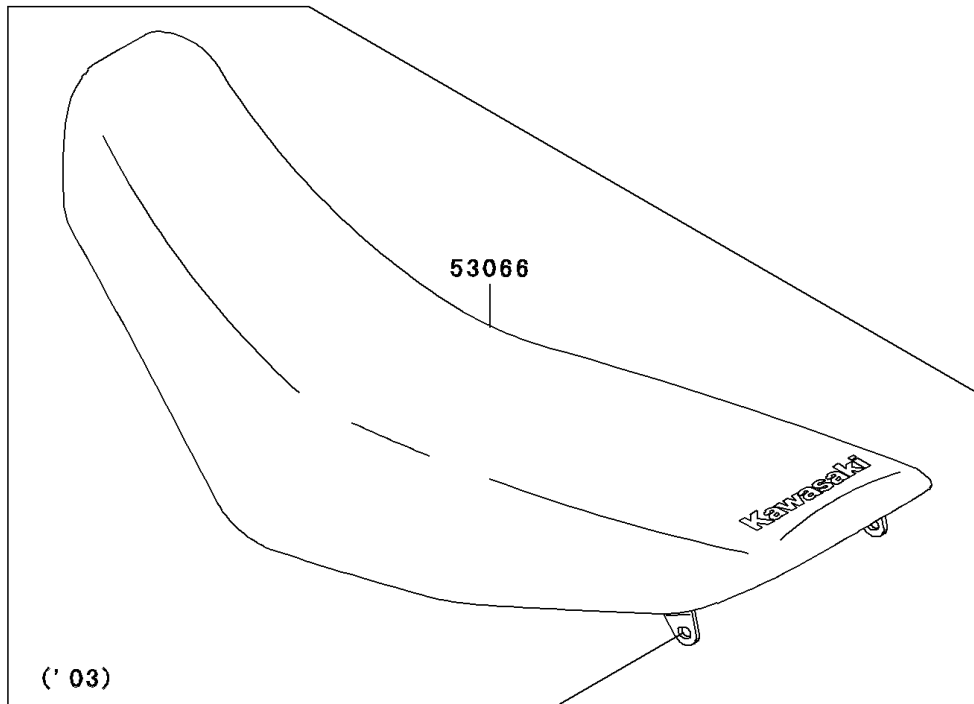

# 2001 KDX200 PARTS DIAGRAM

Seat

F2510

## 2001 KDX200 PARTS LIST

### Seat

ITEM NAME	PART NUMBER	QUANTITY
SEAT-ASSY,DUAL,BLACK (Ref # 53001)	53001-1745-MW	1
BOLT,6X14 (Ref # 92150)	92150-1340	1