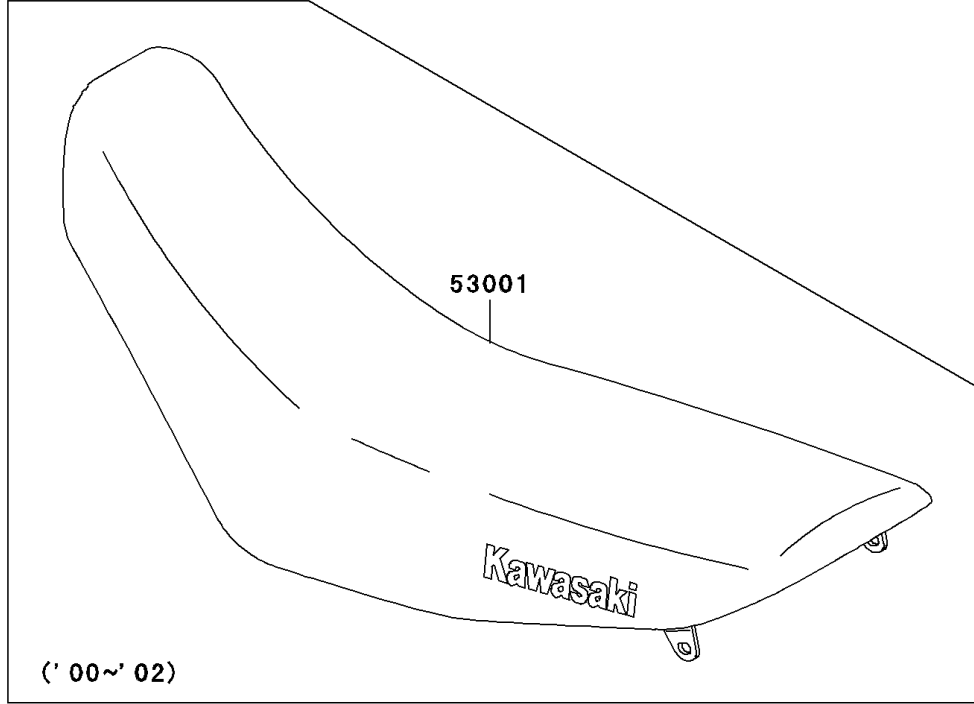

# 2001 KDX200 PARTS DIAGRAM

Seat

F2510

## 2001 KDX200 PARTS LIST

### Seat

ITEM NAME	PART NUMBER	QUANTITY
SEAT-ASSY,DUAL,BLACK (Ref # 53001)	53001-1745-MW	1
BOLT,6X14 (Ref # 92150)	92150-1340	1