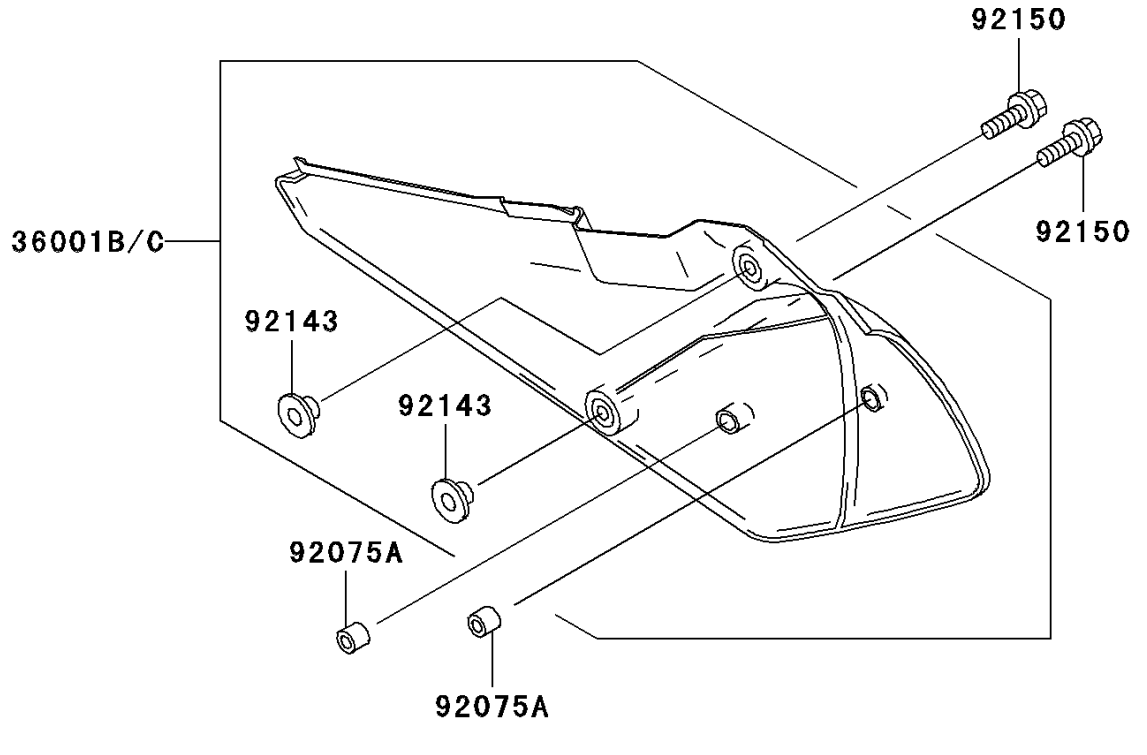

2000 KDX200 PARTS DIAGRAM

Side Covers/Chain Cover

F2610

2000 KDX200 PARTS LIST

Side Covers/Chain Cover

ITEM NAME	PART NUMBER	QUANTITY
SCREW-ASSY (Ref # 23013)	23013-1051	1
COVER-SIDE,LH,P.WHITE (Ref # 36001A)	36001-1526-6F	1
COVER-SIDE,RH,P.WHITE (Ref # 36001C)	36001-1527-6F	1
GROMMET (Ref # 92071)	92071-056	1
DAMPER (Ref # 92075)	92075-1967	1
DAMPER,AIR FILTER (Ref # 92075A)	92075-217	2
COLLAR (Ref # 92143)	92143-1196	3
BOLT,6X20 (Ref # 92150)	92150-1339	2