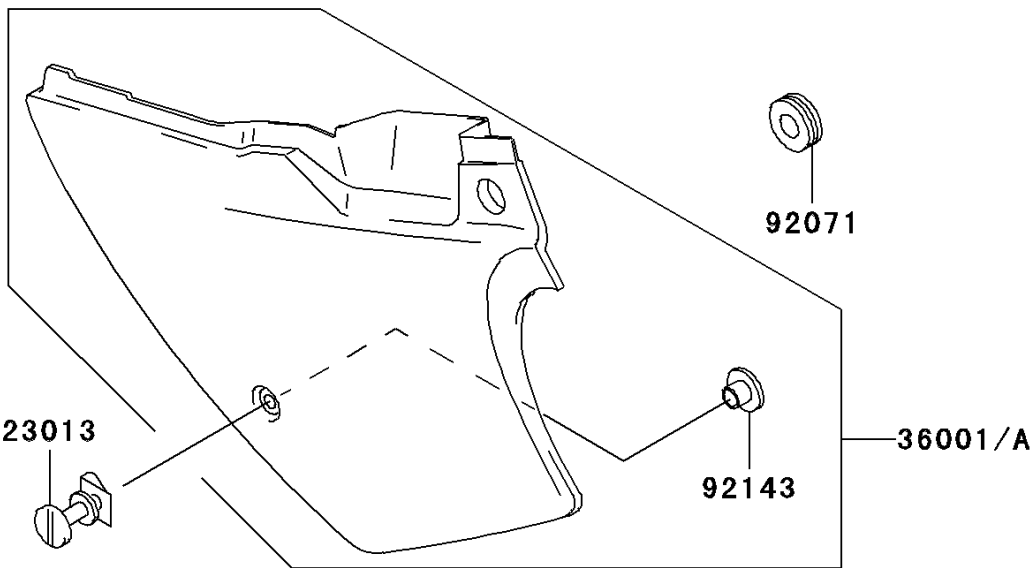

2000 KDX200 PARTS DIAGRAM

Side Covers/Chain Cover

F2610

2000 KDX200 PARTS LIST

Side Covers/Chain Cover

ITEM NAME	PART NUMBER	QUANTITY
SCREW-ASSY (Ref # 23013)	23013-1051	1
COVER-SIDE,LH,P.WHITE (Ref # 36001A)	36001-1526-6F	1
COVER-SIDE,RH,P.WHITE (Ref # 36001C)	36001-1527-6F	1
GROMMET (Ref # 92071)	92071-056	1
DAMPER (Ref # 92075)	92075-1967	1
DAMPER,AIR FILTER (Ref # 92075A)	92075-217	2
COLLAR (Ref # 92143)	92143-1196	3
BOLT,6X20 (Ref # 92150)	92150-1339	2