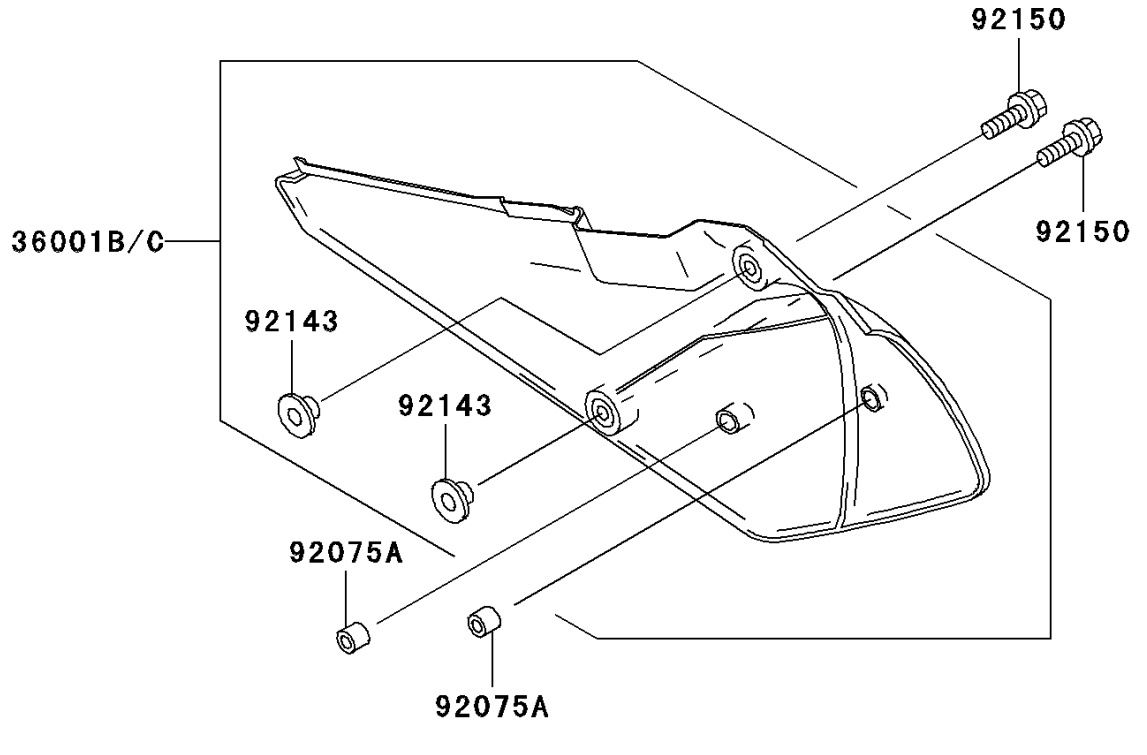

2001 KDX200 PARTS DIAGRAM

Side Covers/Chain Cover

F2610

2001 KDX200 PARTS LIST

Side Covers/Chain Cover

ITEM NAME	PART NUMBER	QUANTITY
SCREW-ASSY (Ref # 23013)	23013-1051	1
COVER-SIDE,LH,P.WHITE (Ref # 36001A)	36001-1526-6F	1
COVER-SIDE,RH,P.WHITE (Ref # 36001C)	36001-1527-6F	1
GROMMET (Ref # 92071)	92071-056	1
DAMPER (Ref # 92075)	92075-1967	1
DAMPER,AIR FILTER (Ref # 92075A)	92075-217	2
COLLAR (Ref # 92143)	92143-1196	3
BOLT,6X20 (Ref # 92150)	92150-1339	2