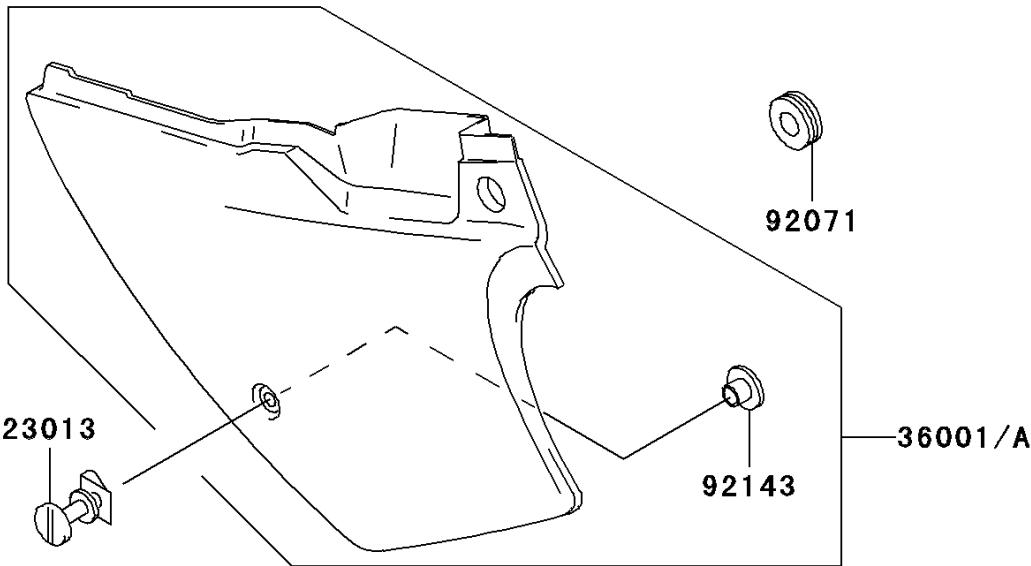

2001 KDX200 PARTS DIAGRAM

Side Covers/Chain Cover

F2610

2001 KDX200 PARTS LIST

Side Covers/Chain Cover

ITEM NAME	PART NUMBER	QUANTITY
SCREW-ASSY (Ref # 23013)	23013-1051	1
COVER-SIDE,LH,P.WHITE (Ref # 36001A)	36001-1526-6F	1
COVER-SIDE,RH,P.WHITE (Ref # 36001C)	36001-1527-6F	1
GROMMET (Ref # 92071)	92071-056	1
DAMPER (Ref # 92075)	92075-1967	1
DAMPER,AIR FILTER (Ref # 92075A)	92075-217	2
COLLAR (Ref # 92143)	92143-1196	3
BOLT,6X20 (Ref # 92150)	92150-1339	2