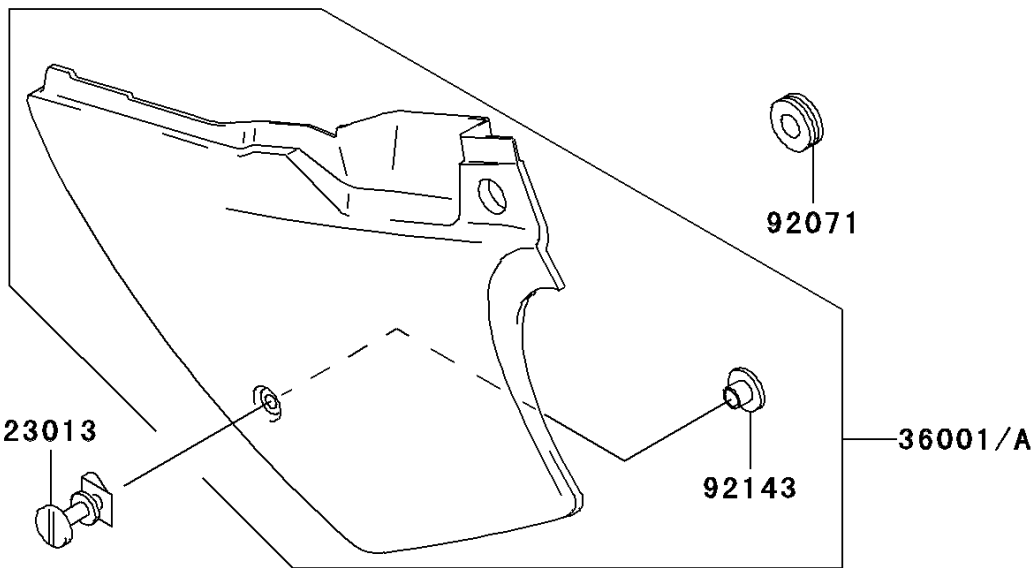

2001 KDX200 PARTS DIAGRAM

Side Covers/Chain Cover

F2610

2001 KDX200 PARTS LIST

Side Covers/Chain Cover

ITEM NAME	PART NUMBER	QUANTITY
SCREW-ASSY (Ref # 23013)	23013-1051	1
COVER-SIDE,LH,P.WHITE (Ref # 36001A)	36001-1526-6F	1
COVER-SIDE,RH,P.WHITE (Ref # 36001C)	36001-1527-6F	1
GROMMET (Ref # 92071)	92071-056	1
DAMPER (Ref # 92075)	92075-1967	1
DAMPER,AIR FILTER (Ref # 92075A)	92075-217	2
COLLAR (Ref # 92143)	92143-1196	3
BOLT,6X20 (Ref # 92150)	92150-1339	2