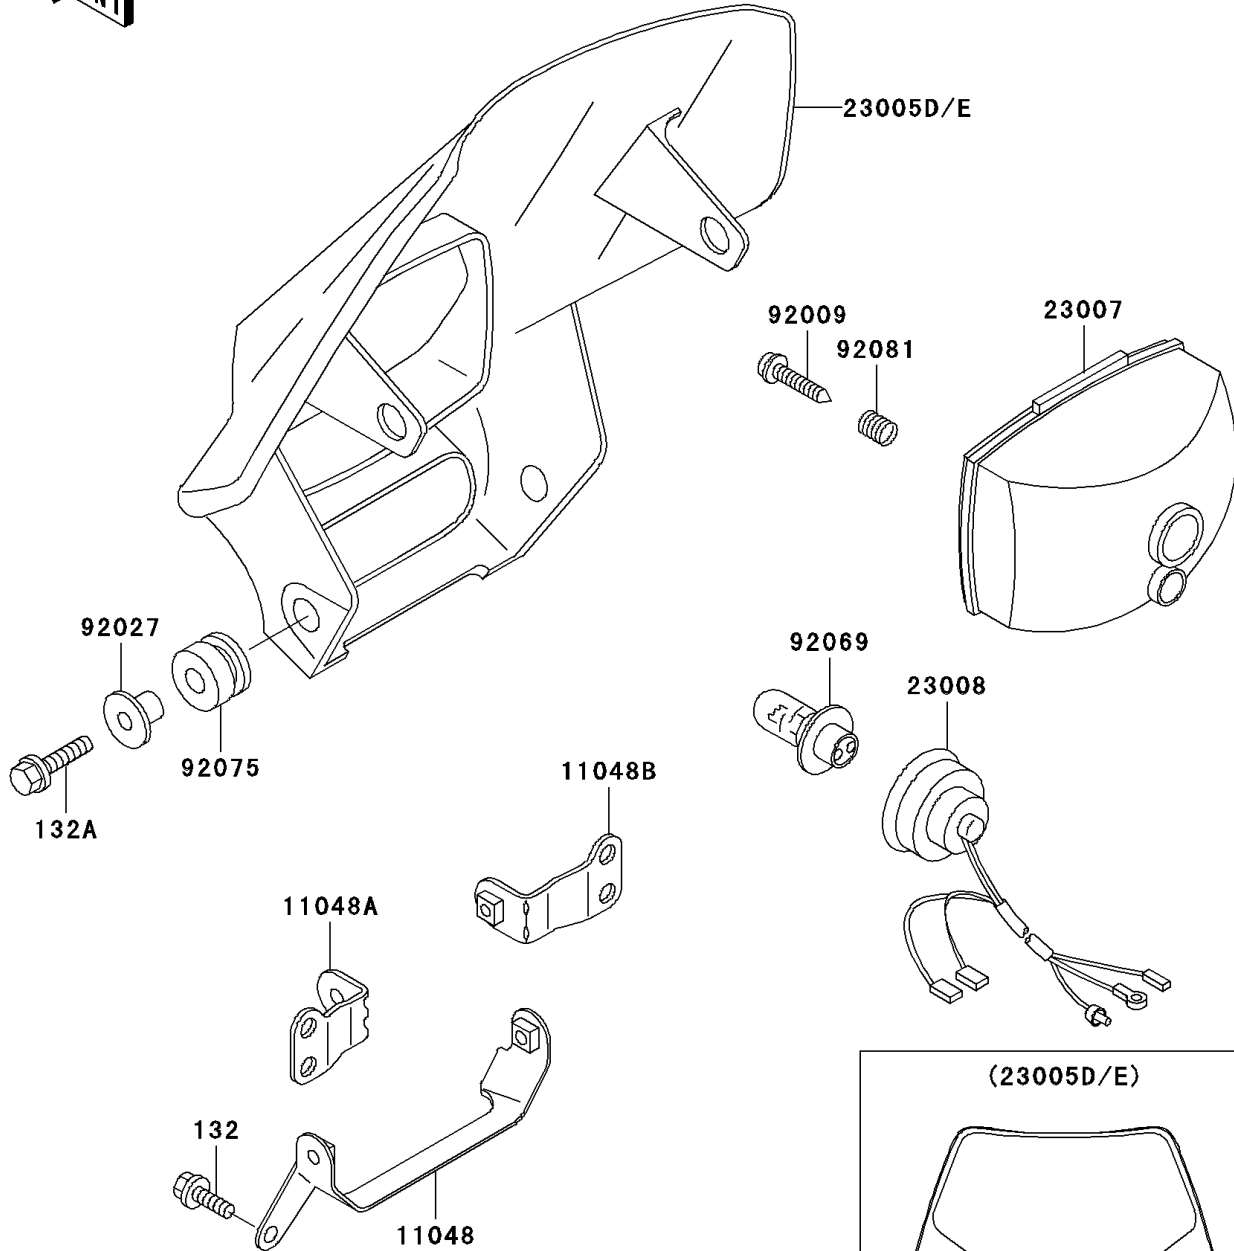

# 2001 KDX200 PARTS DIAGRAM

Headlight(s)

F2710

## 2001 KDX200 PARTS LIST

### Headlight(s)

ITEM NAME	PART NUMBER	QUANTITY
BOLT-FLANGED-SMALL (Ref # 132)	132G0612	2
BOLT-FLANGED-SMALL (Ref # 132A)	132G0620	4
BRACKET,HEAD LAMP,LWR (Ref # 11048)	11048-1089	1
BRACKET,HEAD LAMP,UPP,LH (Ref # 11048A)	11048-1534	1
BRACKET,HEAD LAMP,UPP,RH (Ref # 11048B)	11048-1535	1
BODY-COMP-HEAD LAMP,L.GREEN (Ref # 23005D)	23005-5040-6W	1
LENS-COMP,HEAD LAMP (Ref # 23007)	23007-1246	1
SOCKET-ASSY,HEAD LAMP (Ref # 23008)	23008-1513	1
SCREW,TAPPING (Ref # 92009)	92009-1695	1
COLLAR (Ref # 92027)	92027-1183	4
BULB,12V 30/30W (Ref # 92069)	92069-1080	1
DAMPER,RUBBER (Ref # 92075)	92075-1123	4
SPRING,FOUCUS ADJUSTING (Ref # 92081)	92081-1519	1