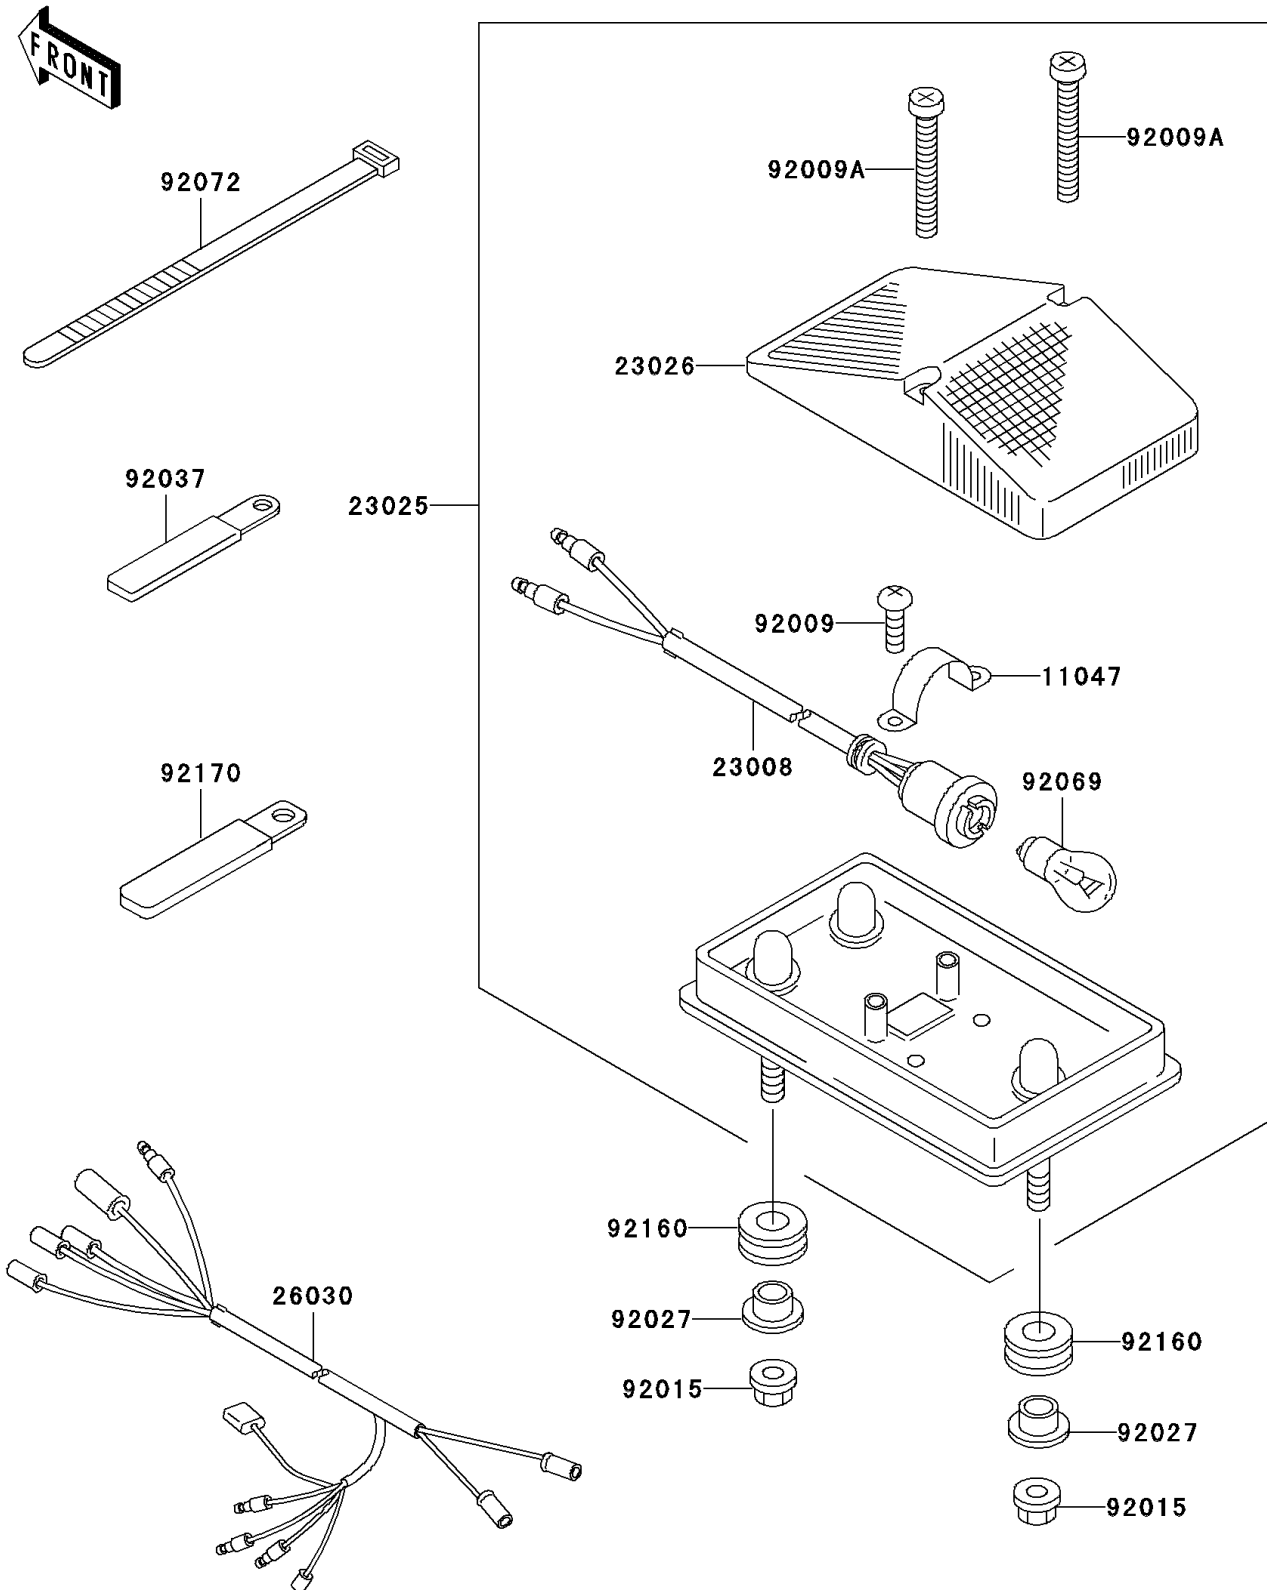

2000 KDX200 PARTS DIAGRAM

Taillight(s)

F2720

2000 KDX200 PARTS LIST

Taillight(s)

ITEM NAME	PART NUMBER	QUANTITY
BRACKET,TAIL LAMP (Ref # 11047)	11047-1238	1
SOCKET-ASSY,TAIL LAMP (Ref # 23008)	23008-1462	1
LAMP-TAIL (Ref # 23025)	23025-1215	1
LENS,TAIL LAMP (Ref # 23026)	23026-1131	1
HARNESS,MAIN (Ref # 26030)	26030-1279	1
SCREW,TAPPING,4X10 (Ref # 92009)	92009-1021	2
SCREW,TAPPING,4X30 (Ref # 92009A)	92009-1647	2
NUT,FLANGED,6MM (Ref # 92015)	92015-1367	3
COLLAR,L=14.1 (Ref # 92027)	92027-1920	3
CLAMP,WIRING HARNESS,L=60 (Ref # 92037)	92037-1069	1
BULB,12V 10W (Ref # 92069)	92069-1072	1
BAND,L=202 (Ref # 92072)	92072-1195	5
DAMPER (Ref # 92160)	92160-1167	3
CLAMP,L=150 (Ref # 92170)	92170-1114	1