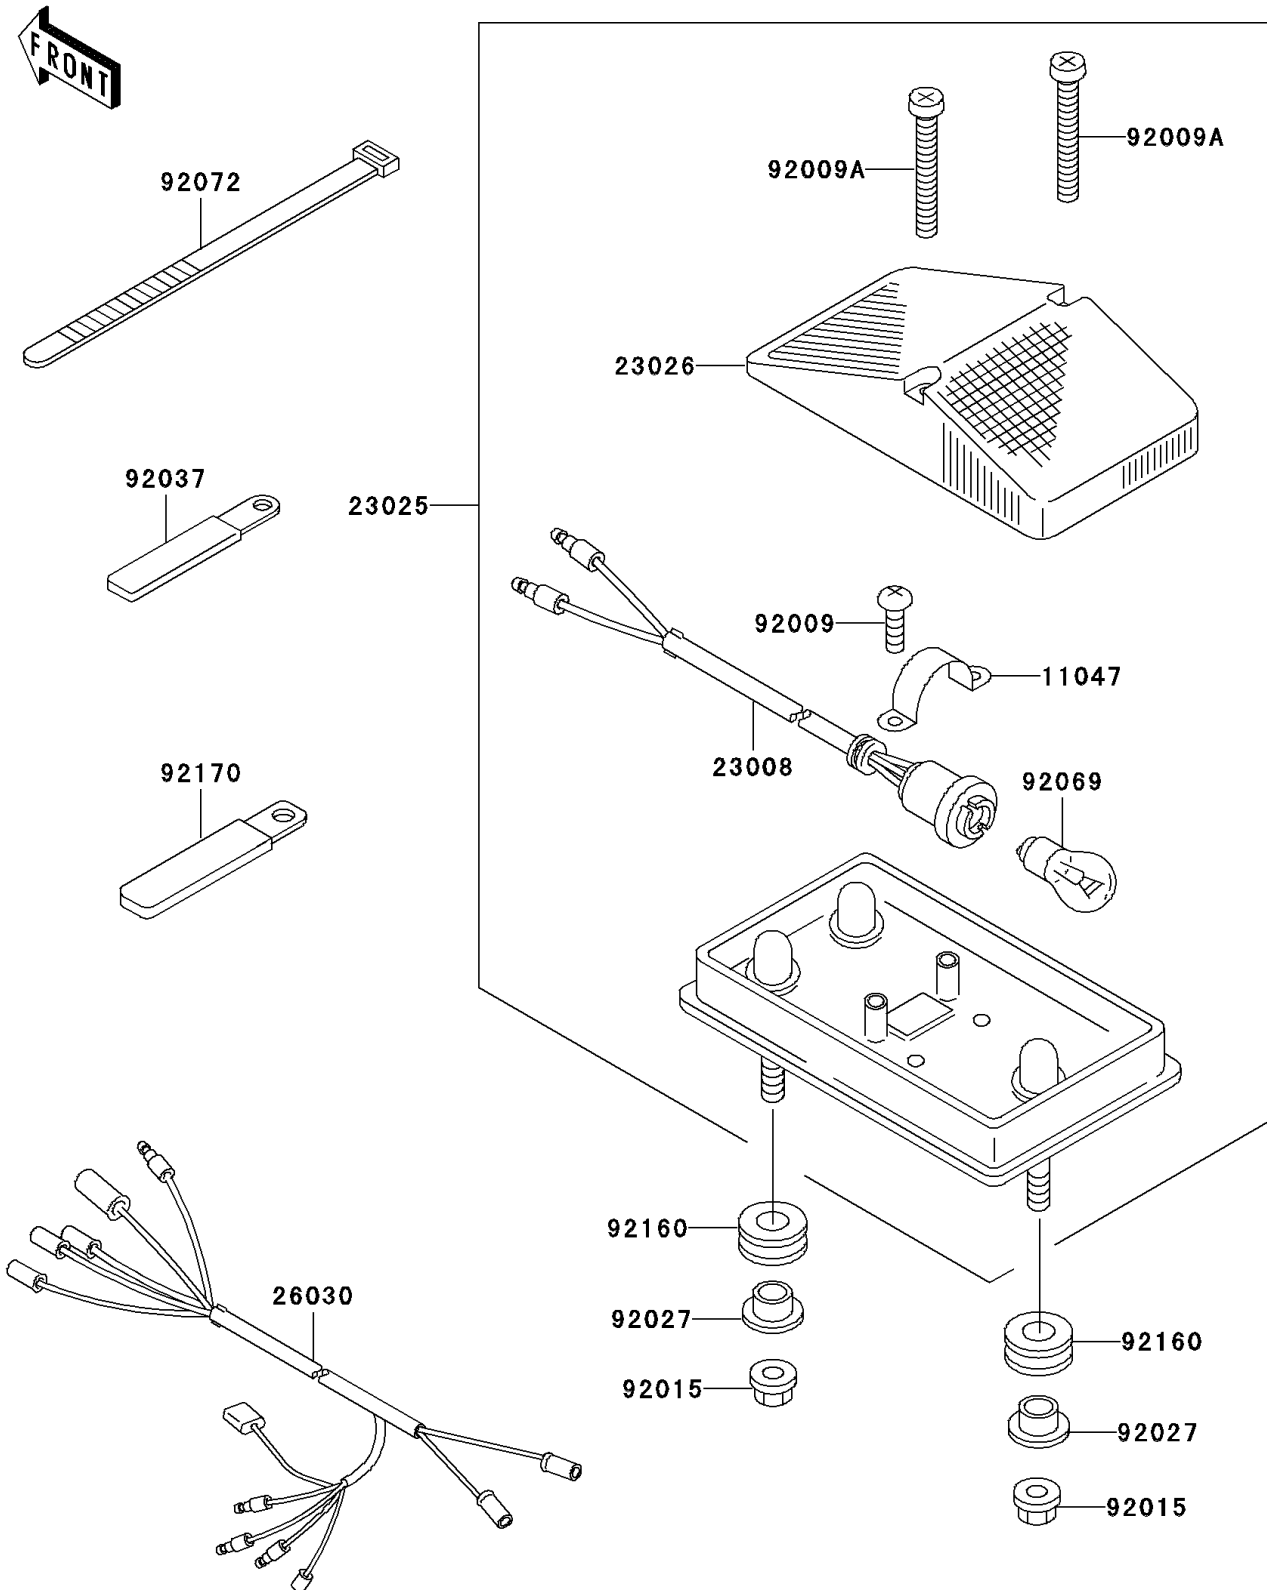

# 2001 KDX200 PARTS DIAGRAM

Taillight(s)

F2720

## 2001 KDX200 PARTS LIST

### Taillight(s)

ITEM NAME	PART NUMBER	QUANTITY
BRACKET,TAIL LAMP (Ref # 11047)	11047-1238	1
SOCKET-ASSY,TAIL LAMP (Ref # 23008)	23008-1462	1
LAMP-TAIL (Ref # 23025)	23025-1215	1
LENS,TAIL LAMP (Ref # 23026)	23026-1131	1
HARNESS,MAIN (Ref # 26030)	26030-1279	1
SCREW,TAPPING,4X10 (Ref # 92009)	92009-1021	2
SCREW,TAPPING,4X30 (Ref # 92009A)	92009-1647	2
NUT,FLANGED,6MM (Ref # 92015)	92015-1367	3
COLLAR,L=14.1 (Ref # 92027)	92027-1920	3
CLAMP,WIRING HARNESS,L=60 (Ref # 92037)	92037-1069	1
BULB,12V 10W (Ref # 92069)	92069-1072	1
BAND,L=202 (Ref # 92072)	92072-1195	5
DAMPER (Ref # 92160)	92160-1167	3
CLAMP,L=150 (Ref # 92170)	92170-1114	1