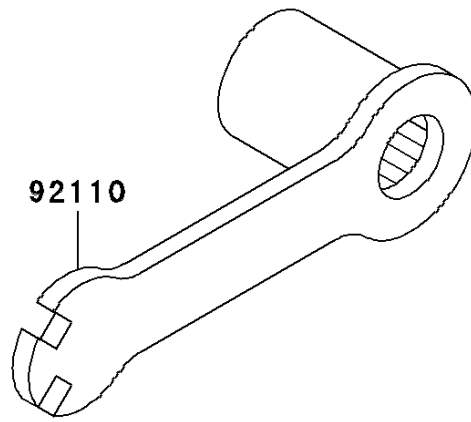

# 2000 KDX200 PARTS DIAGRAM

Owner's Tools

F2810

## 2000 KDX200 PARTS LIST

### Owner's Tools

ITEM NAME	PART NUMBER	QUANTITY
GASKET-LIQUID,TUBE,100G,SILVER (Ref # 92104)	92104-002	1
TOOL-WRENCH,BOX,21MM&SPOKE (Ref # 92110)	92110-1142	1