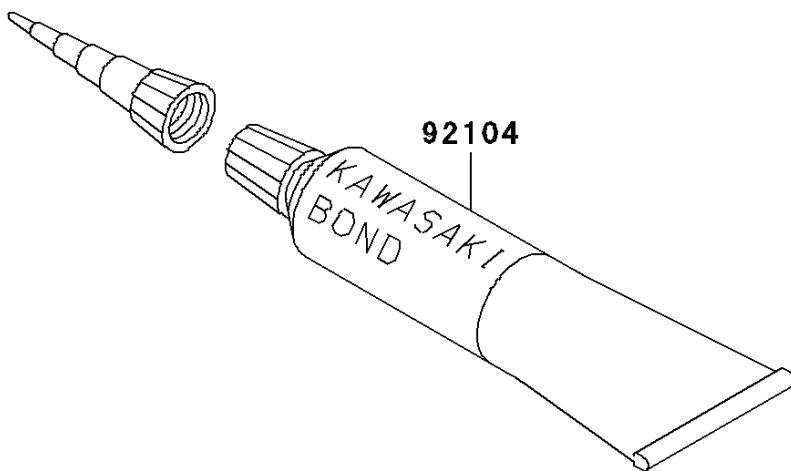

# 2000 KDX200 PARTS DIAGRAM

Owner's Tools

F2810

## 2000 KDX200 PARTS LIST

### Owner's Tools

ITEM NAME	PART NUMBER	QUANTITY
GASKET-LIQUID,TUBE,100G,SILVER (Ref # 92104)	92104-002	1
TOOL-WRENCH,BOX,21MM&SPOKE (Ref # 92110)	92110-1142	1