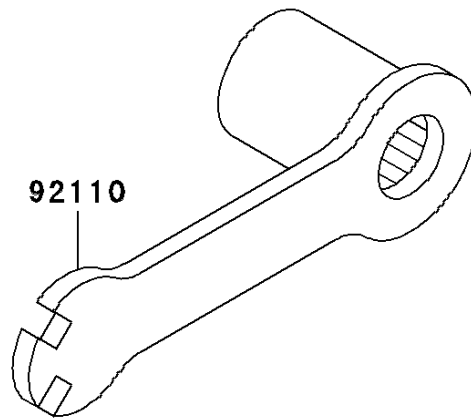

# 2001 KDX200 PARTS DIAGRAM

Owner's Tools

F2810

## 2001 KDX200 PARTS LIST

### Owner's Tools

ITEM NAME	PART NUMBER	QUANTITY
GASKET-LIQUID,TUBE,100G,SILVER (Ref # 92104)	92104-002	1
TOOL-WRENCH,BOX,21MM&SPOKE (Ref # 92110)	92110-1142	1