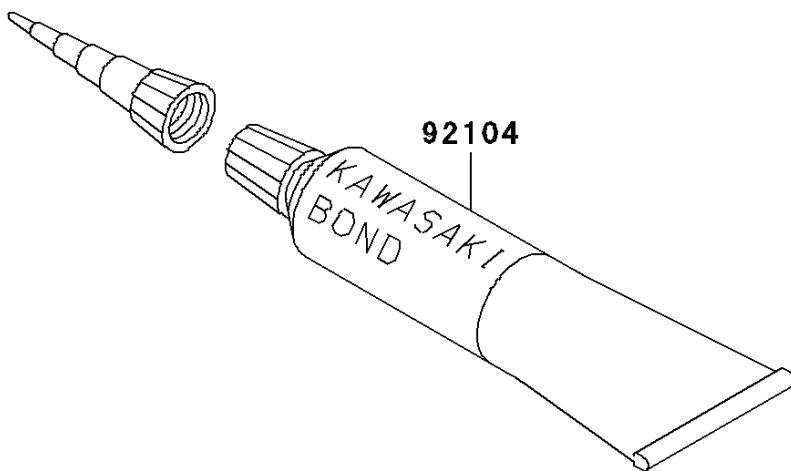

# 2001 KDX200 PARTS DIAGRAM

Owner's Tools

F2810

## 2001 KDX200 PARTS LIST

### Owner's Tools

ITEM NAME	PART NUMBER	QUANTITY
GASKET-LIQUID,TUBE,100G,SILVER (Ref # 92104)	92104-002	1
TOOL-WRENCH,BOX,21MM&SPOKE (Ref # 92110)	92110-1142	1