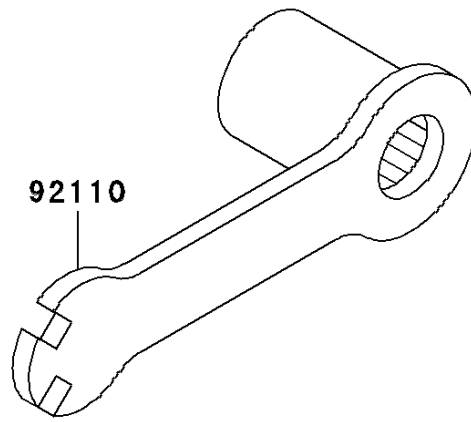

2003 KDX200 PARTS DIAGRAM

Owner's Tools

F2810

2003 KDX200 PARTS LIST

Owner's Tools

ITEM NAME	PART NUMBER	QUANTITY
GASKET-LIQUID,TUBE,100G,SILVER (Ref # 92104)	92104-002	1
TOOL-WRENCH,BOX,21MM&SPOKE (Ref # 92110)	92110-1142	1