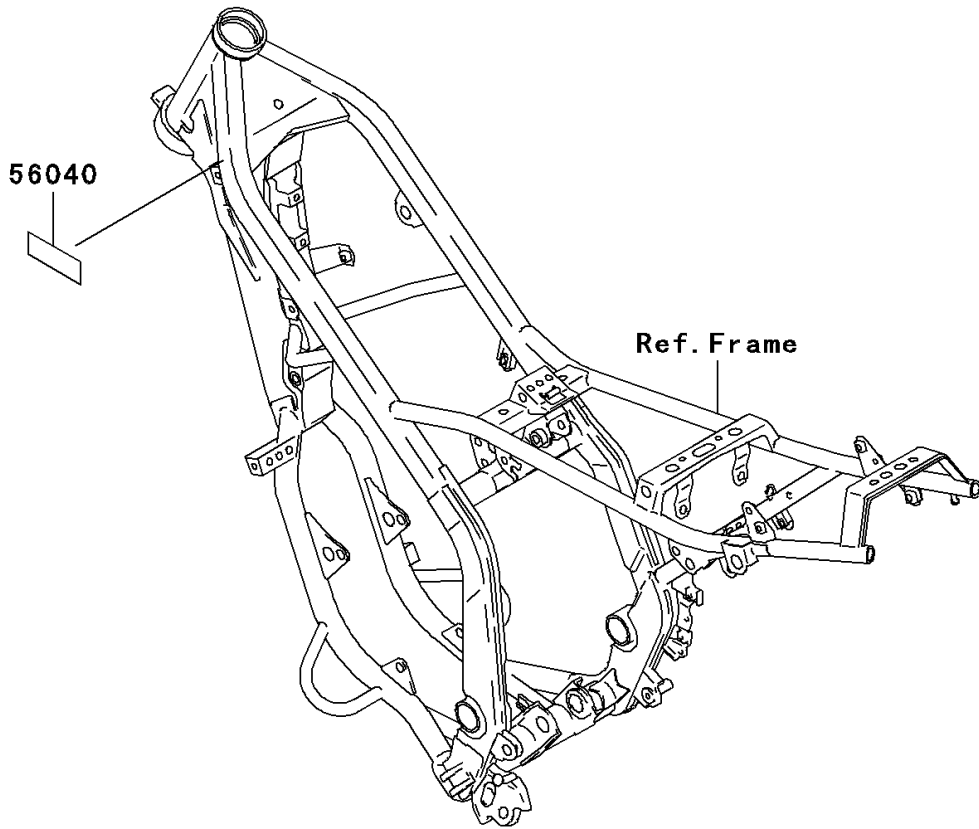

2002 KDX200 PARTS DIAGRAM

Labels

F2860

2002 KDX200 PARTS LIST

Labels

ITEM NAME	PART NUMBER	QUANTITY
LABEL,32:1 (Ref # 56030)	56030-1230	1
LABEL-WARNING,OFF-ROAD VEHICLE (Ref # 56040)	56040-1018	1