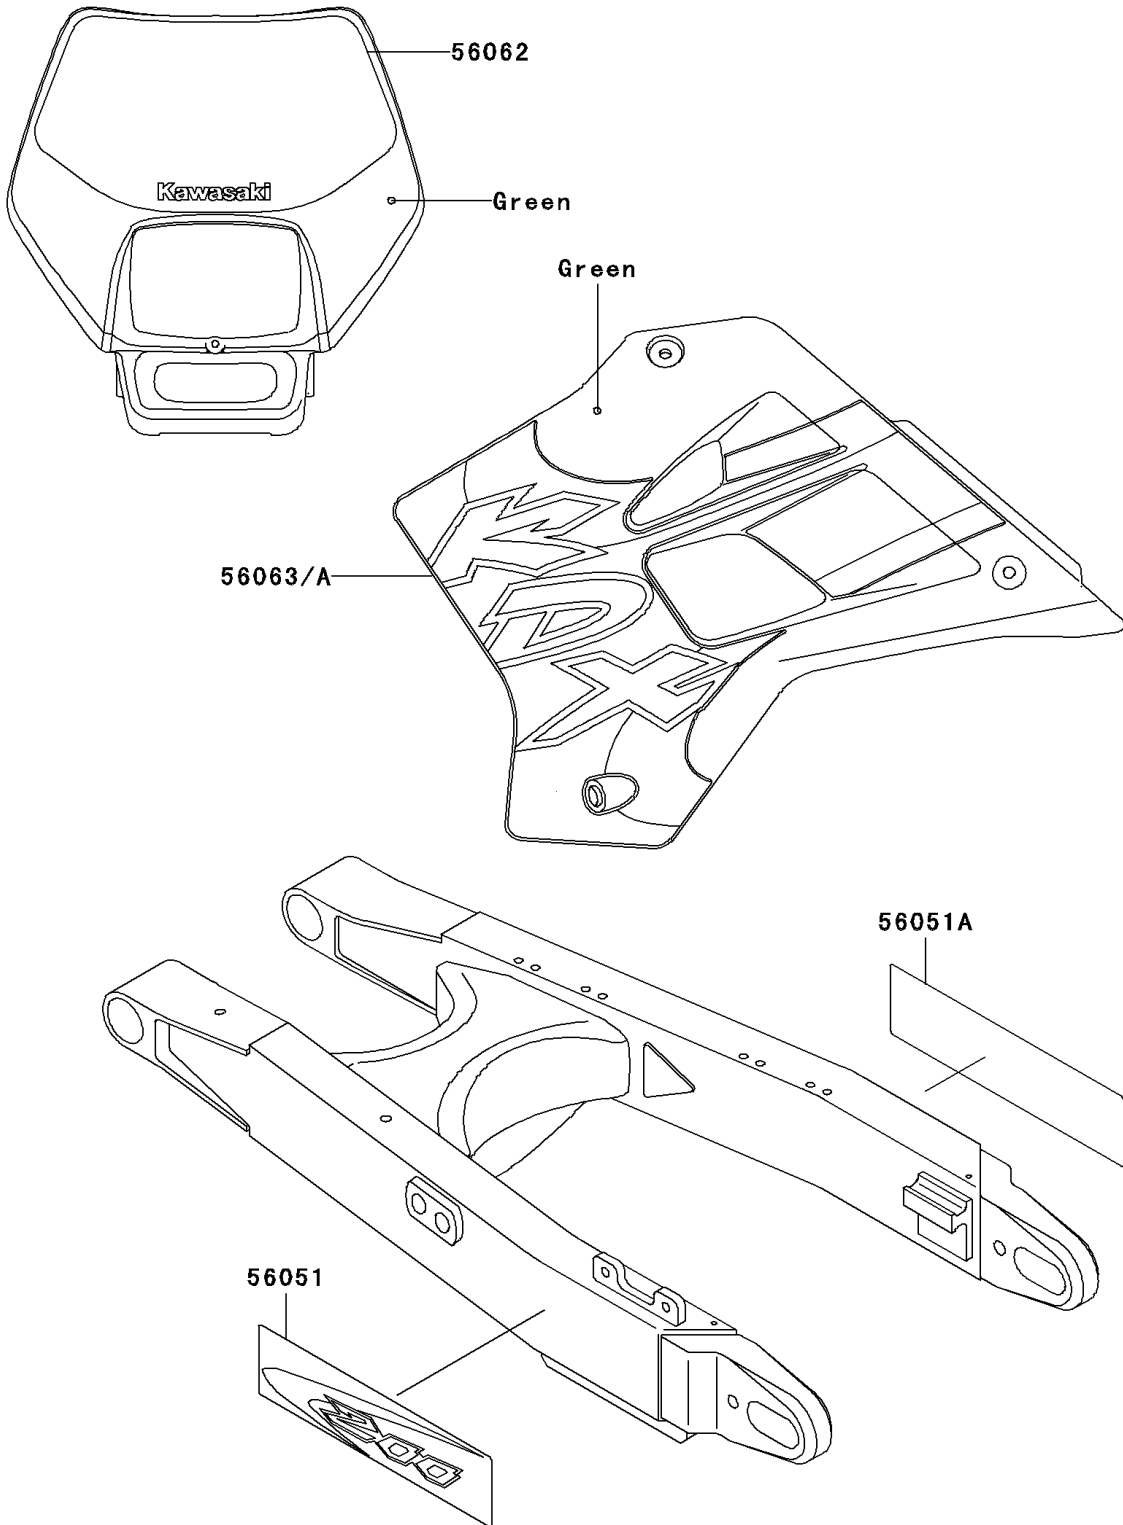

2001 KDX200 PARTS DIAGRAM

Decals(KDX200-H7)

F2861A

2001 KDX200 PARTS LIST

Decals(KDX200-H7)

ITEM NAME	PART NUMBER	QUANTITY
-----------	-------------	----------