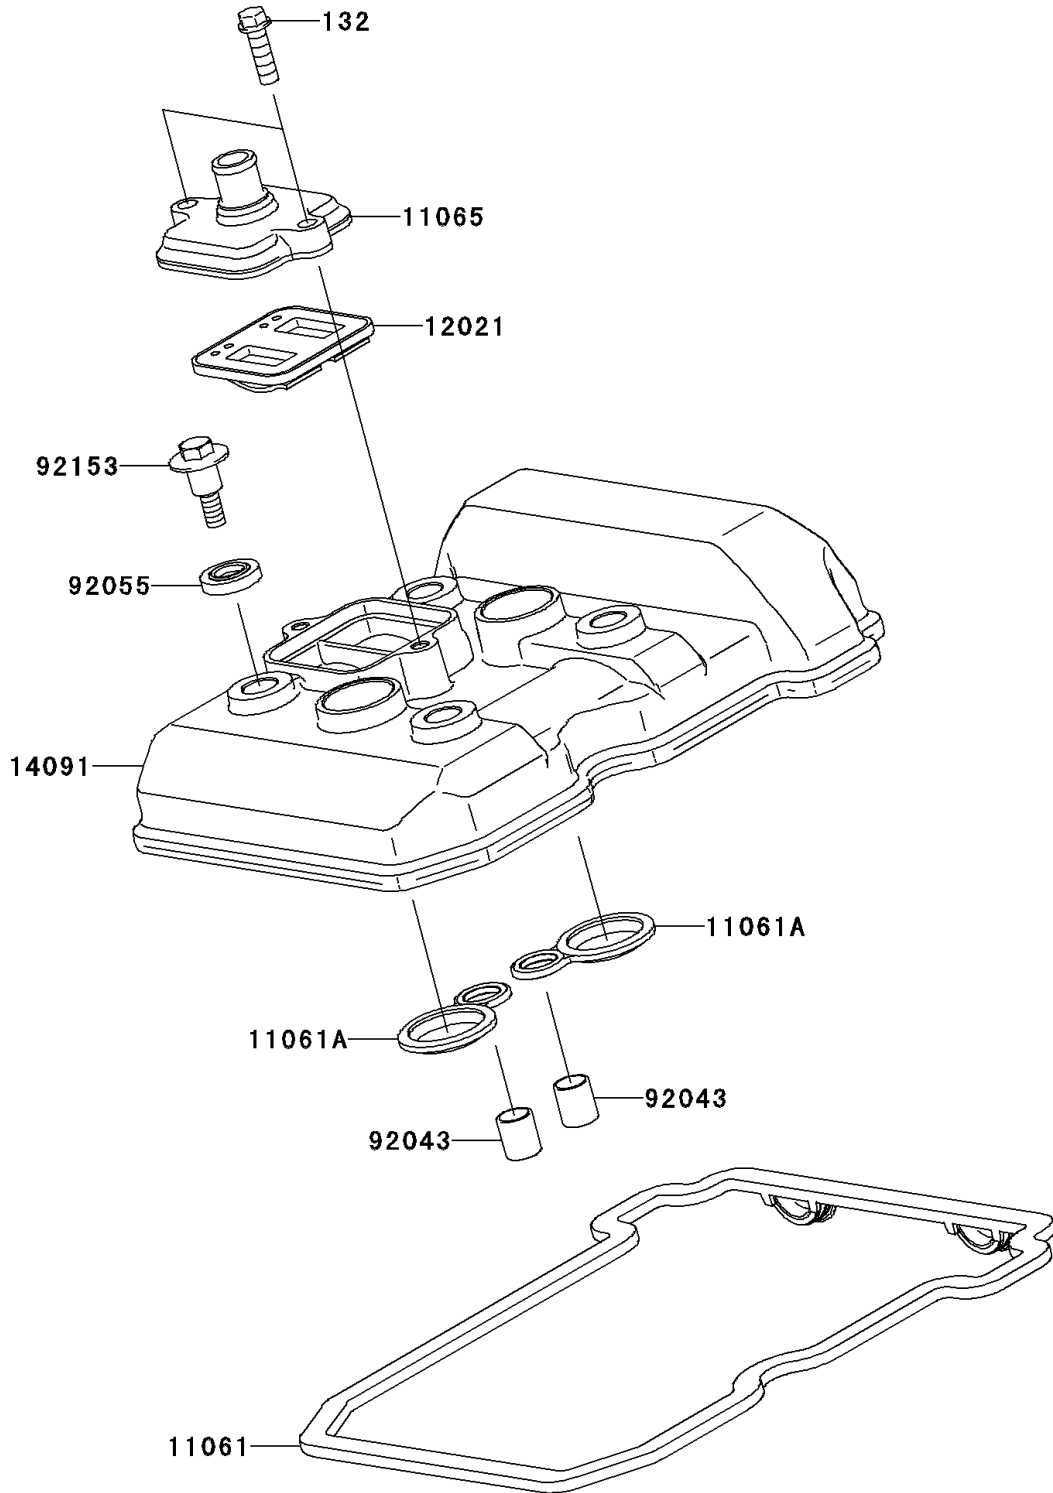

2008 Ninja® 250R PARTS DIAGRAM

Cylinder Head Cover

E1112

2008 Ninja® 250R PARTS LIST

Cylinder Head Cover

ITEM NAME	PART NUMBER	QUANTITY
BOLT-FLANGED-SMALL,6X20 (Ref # 132)	132BB0620	2
GASKET,CYLINDER HEAD COVER (Ref # 11061)	11061-0282	1
GASKET,PLUG HOLE (Ref # 11061A)	11061-0283	2
CAP (Ref # 11065)	11065-0208	1
VALVE-ASSY-REED (Ref # 12021)	12021-1130	1
COVER,CYLINDER HEAD (Ref # 14091)	14091-0724	1
PIN,10.1X12X14 (Ref # 92043)	92043-4009	2
RING-O,HEAD COVER BOLT (Ref # 92055)	92055-0195	4
BOLT,HEAD COVER (Ref # 92153)	92153-0793	4