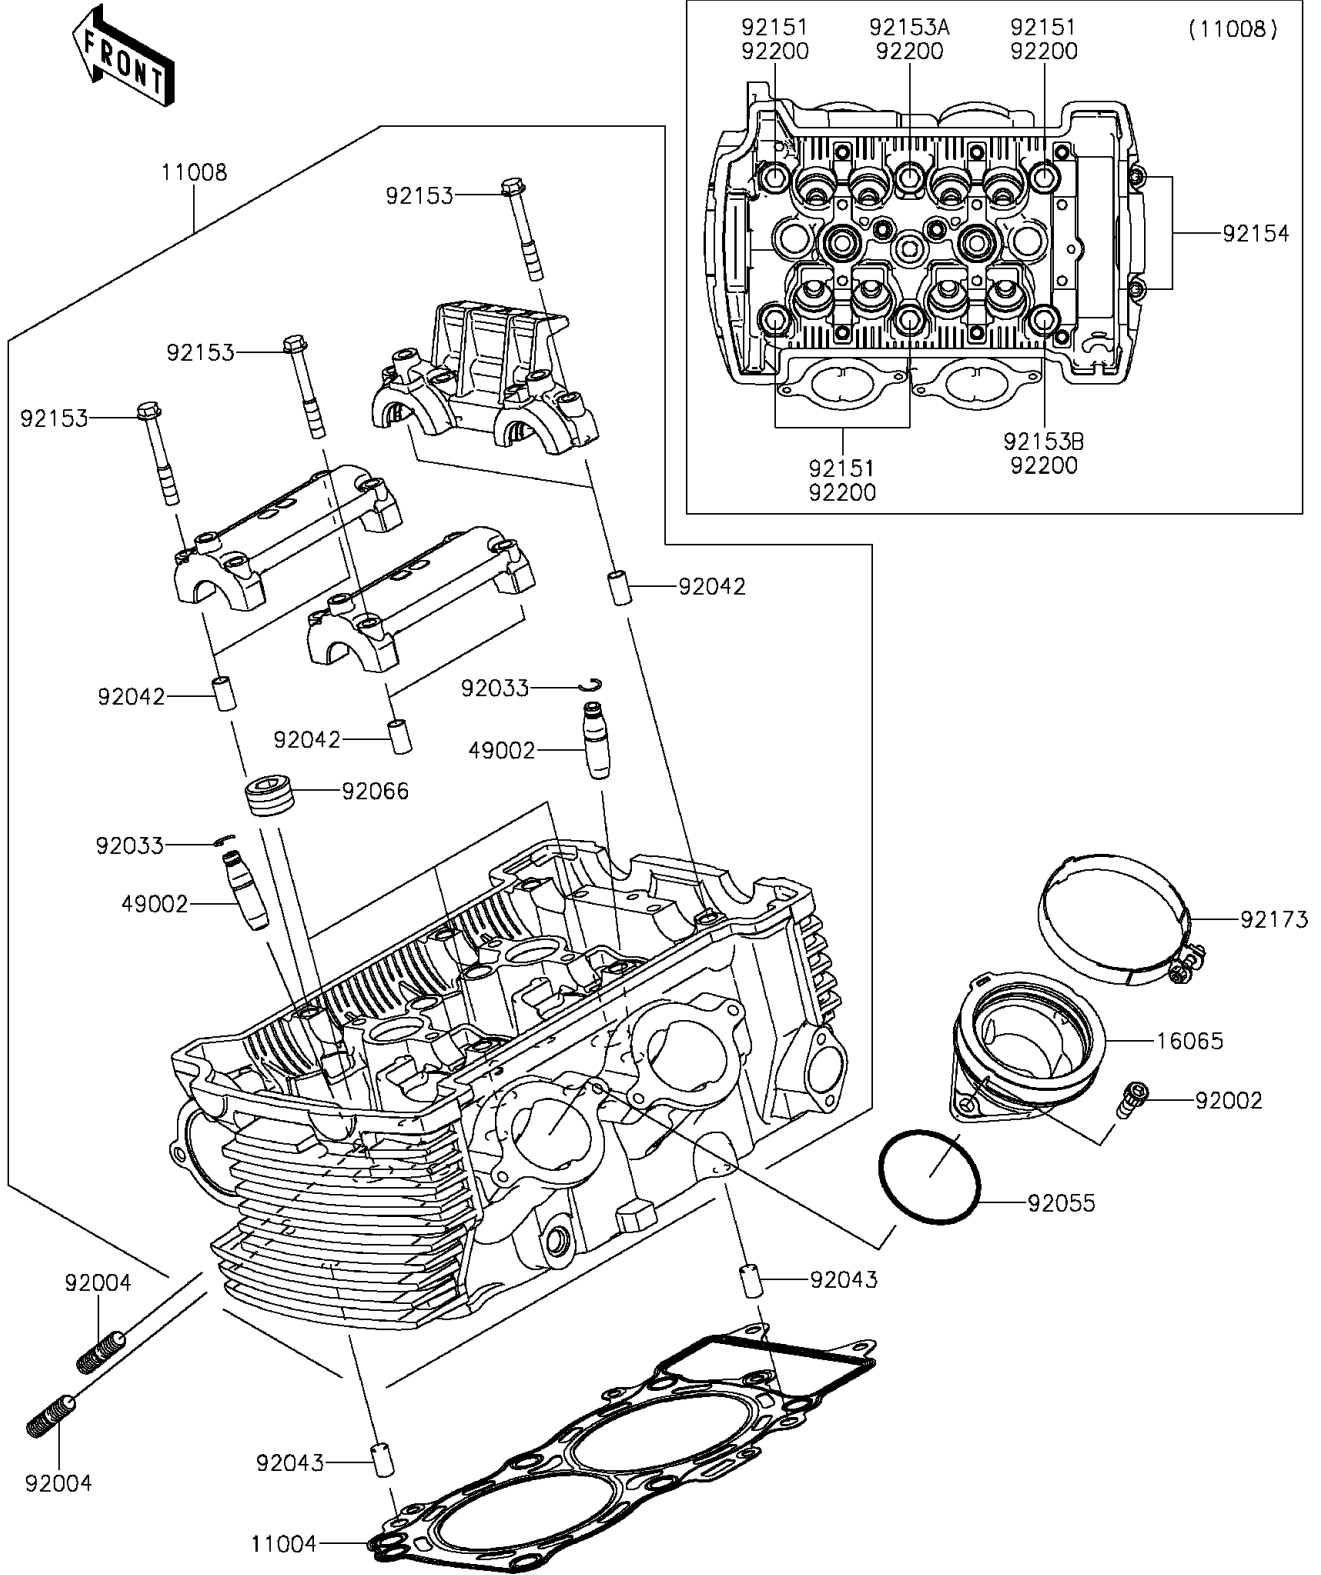

2015 VULCAN® S ABS PARTS DIAGRAM

Cylinder Head

E1111

2015 VULCAN® S ABS PARTS LIST

Cylinder Head

ITEM NAME	PART NUMBER	QUANTITY
-----------	-------------	----------