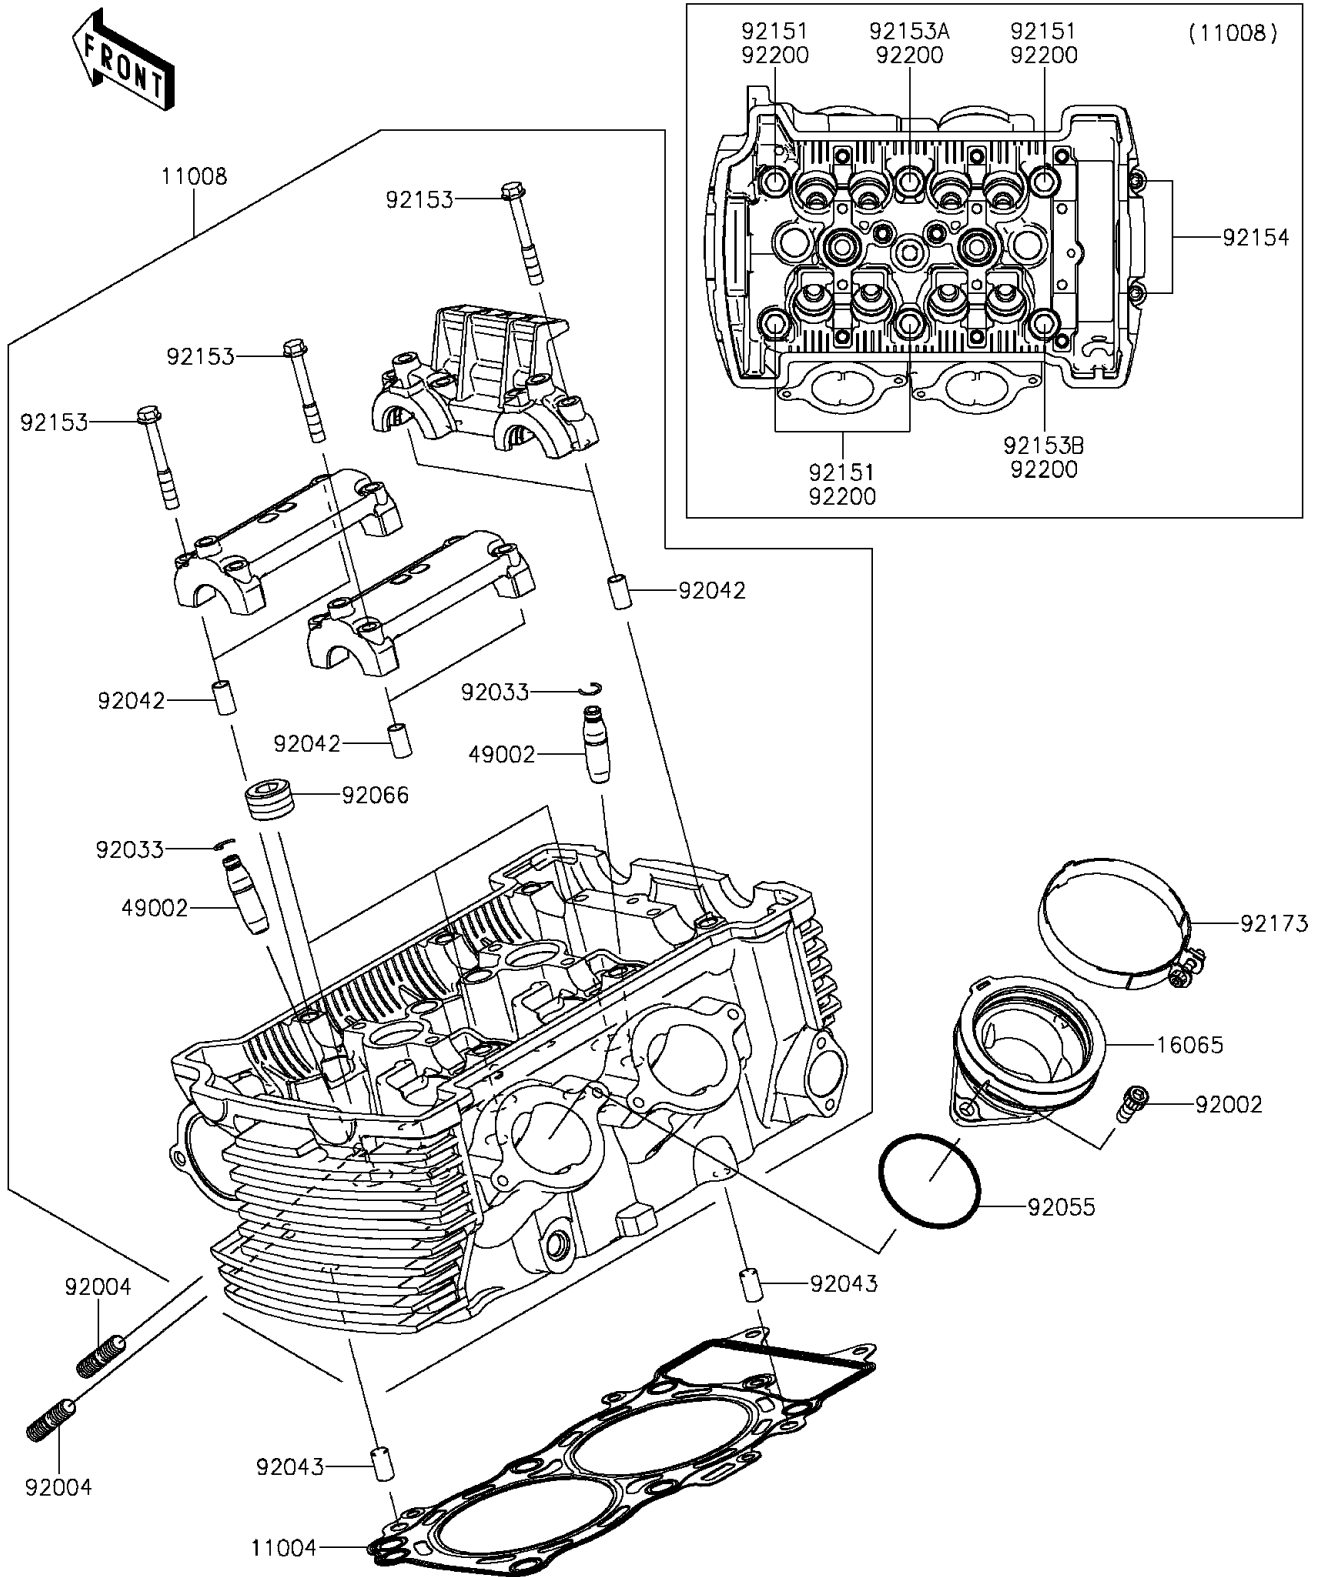

2016 VULCAN® S ABS CAFÉ PARTS DIAGRAM

Cylinder Head

E1111

2016 VULCAN® S ABS CAFÉ PARTS LIST

Cylinder Head

ITEM NAME	PART NUMBER	QUANTITY
-----------	-------------	----------