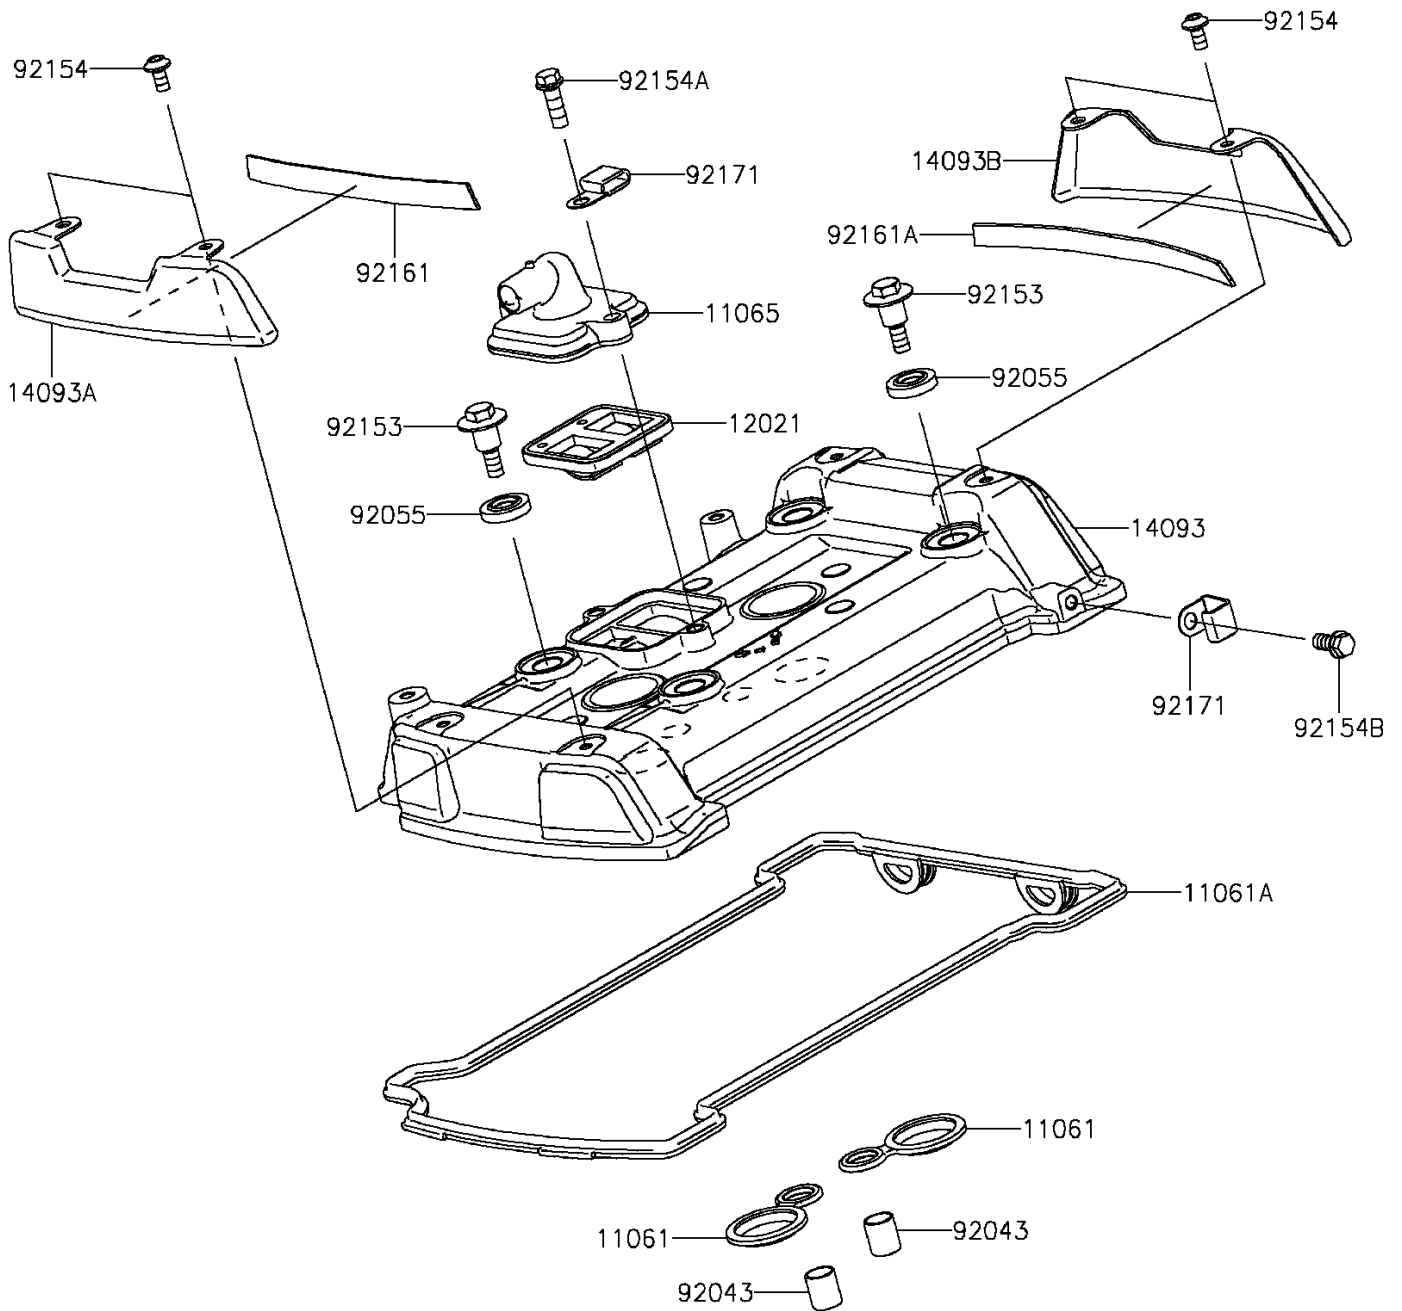

2015 VULCAN® S ABS PARTS DIAGRAM

Cylinder Head Cover

E1112

2015 VULCAN® S ABS PARTS LIST

Cylinder Head Cover

ITEM NAME	PART NUMBER	QUANTITY
-----------	-------------	----------