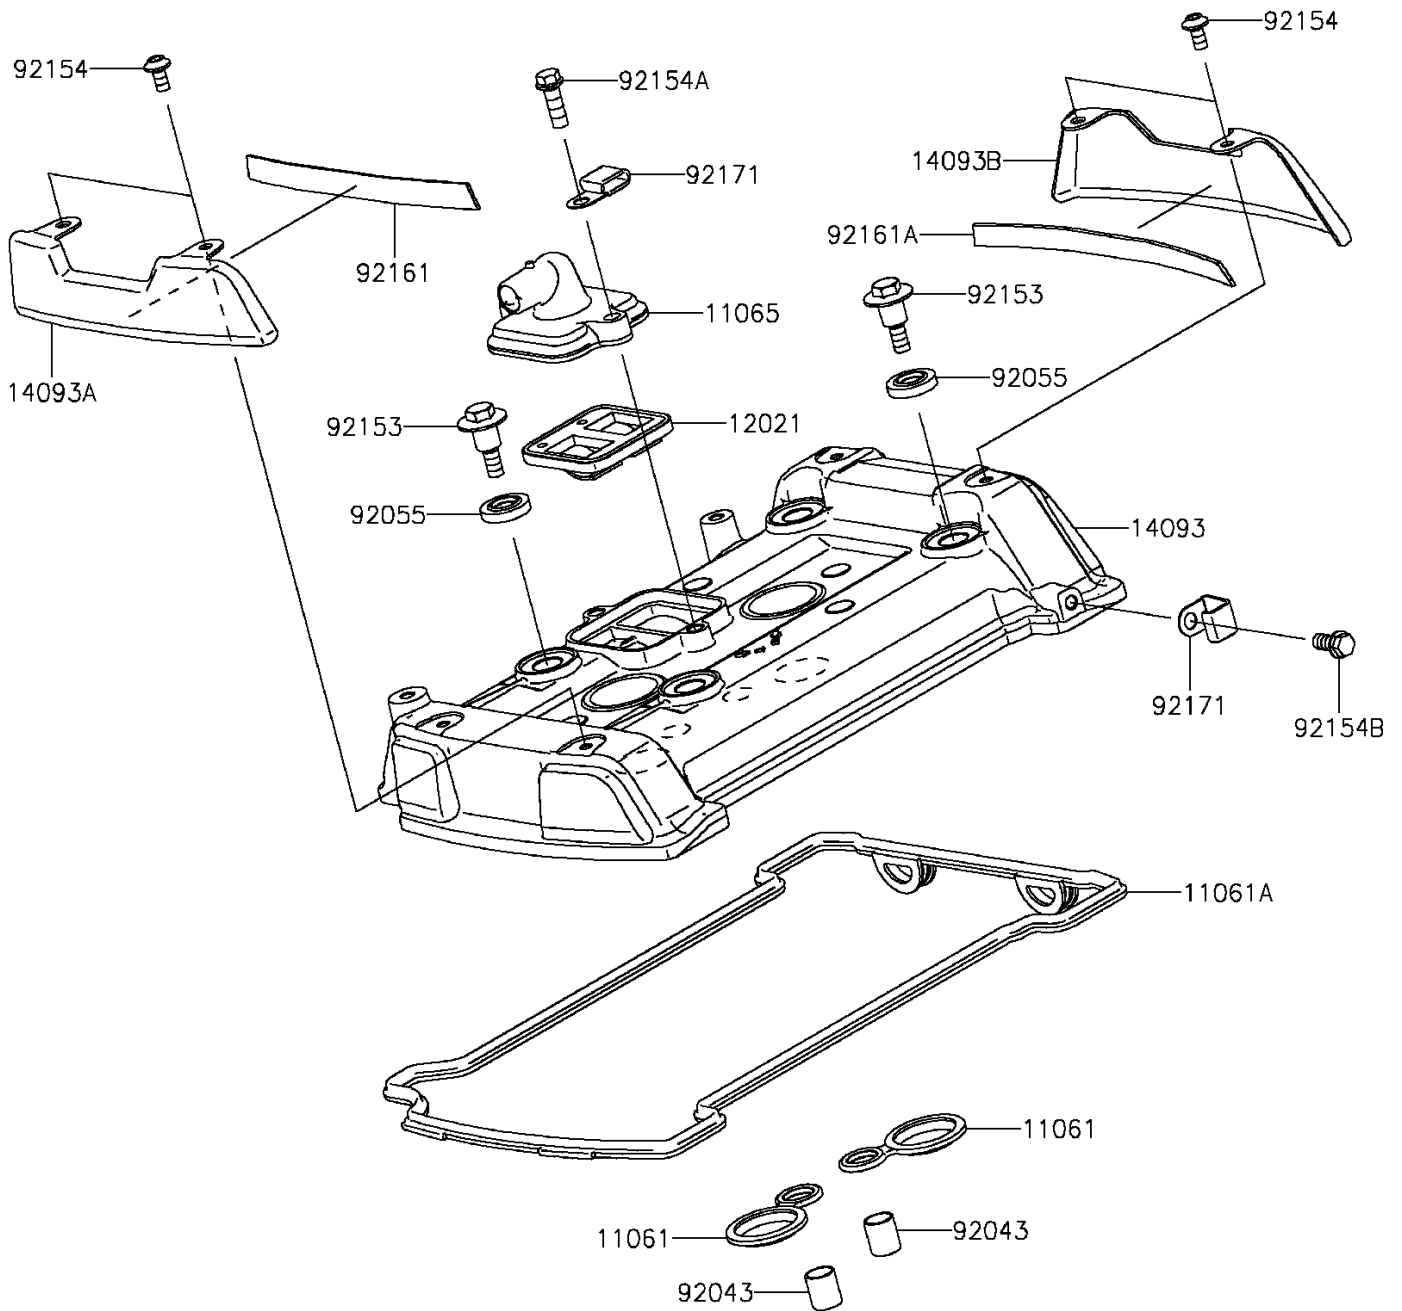

2015 VULCAN[®] S ABS PARTS DIAGRAM

Cylinder Head Cover

E1112

2015 VULCAN® S ABS PARTS LIST

Cylinder Head Cover

ITEM NAME	PART NUMBER	QUANTITY
-----------	-------------	----------