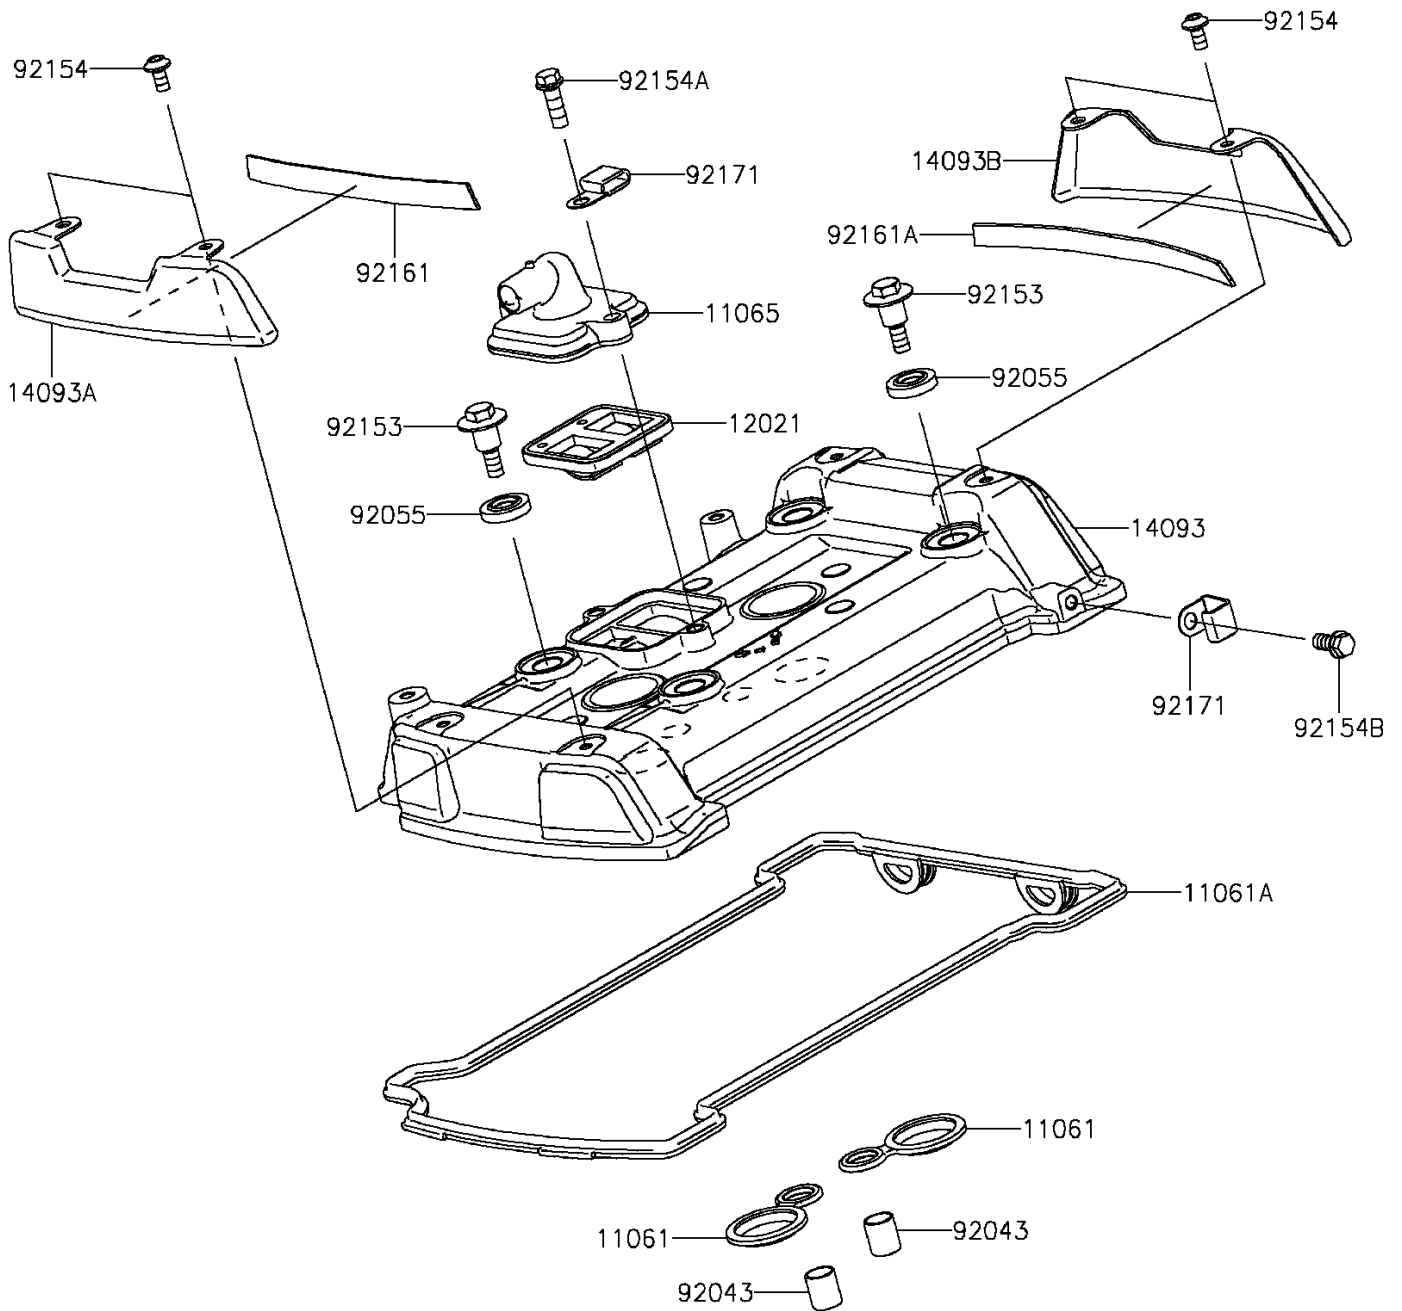

# 2016 VULCAN® S ABS CAFÉ PARTS DIAGRAM

Cylinder Head Cover

E1112

# 2016 VULCAN® S ABS CAFÉ PARTS LIST

Cylinder Head Cover

ITEM NAME	PART NUMBER	QUANTITY
-----------	-------------	----------