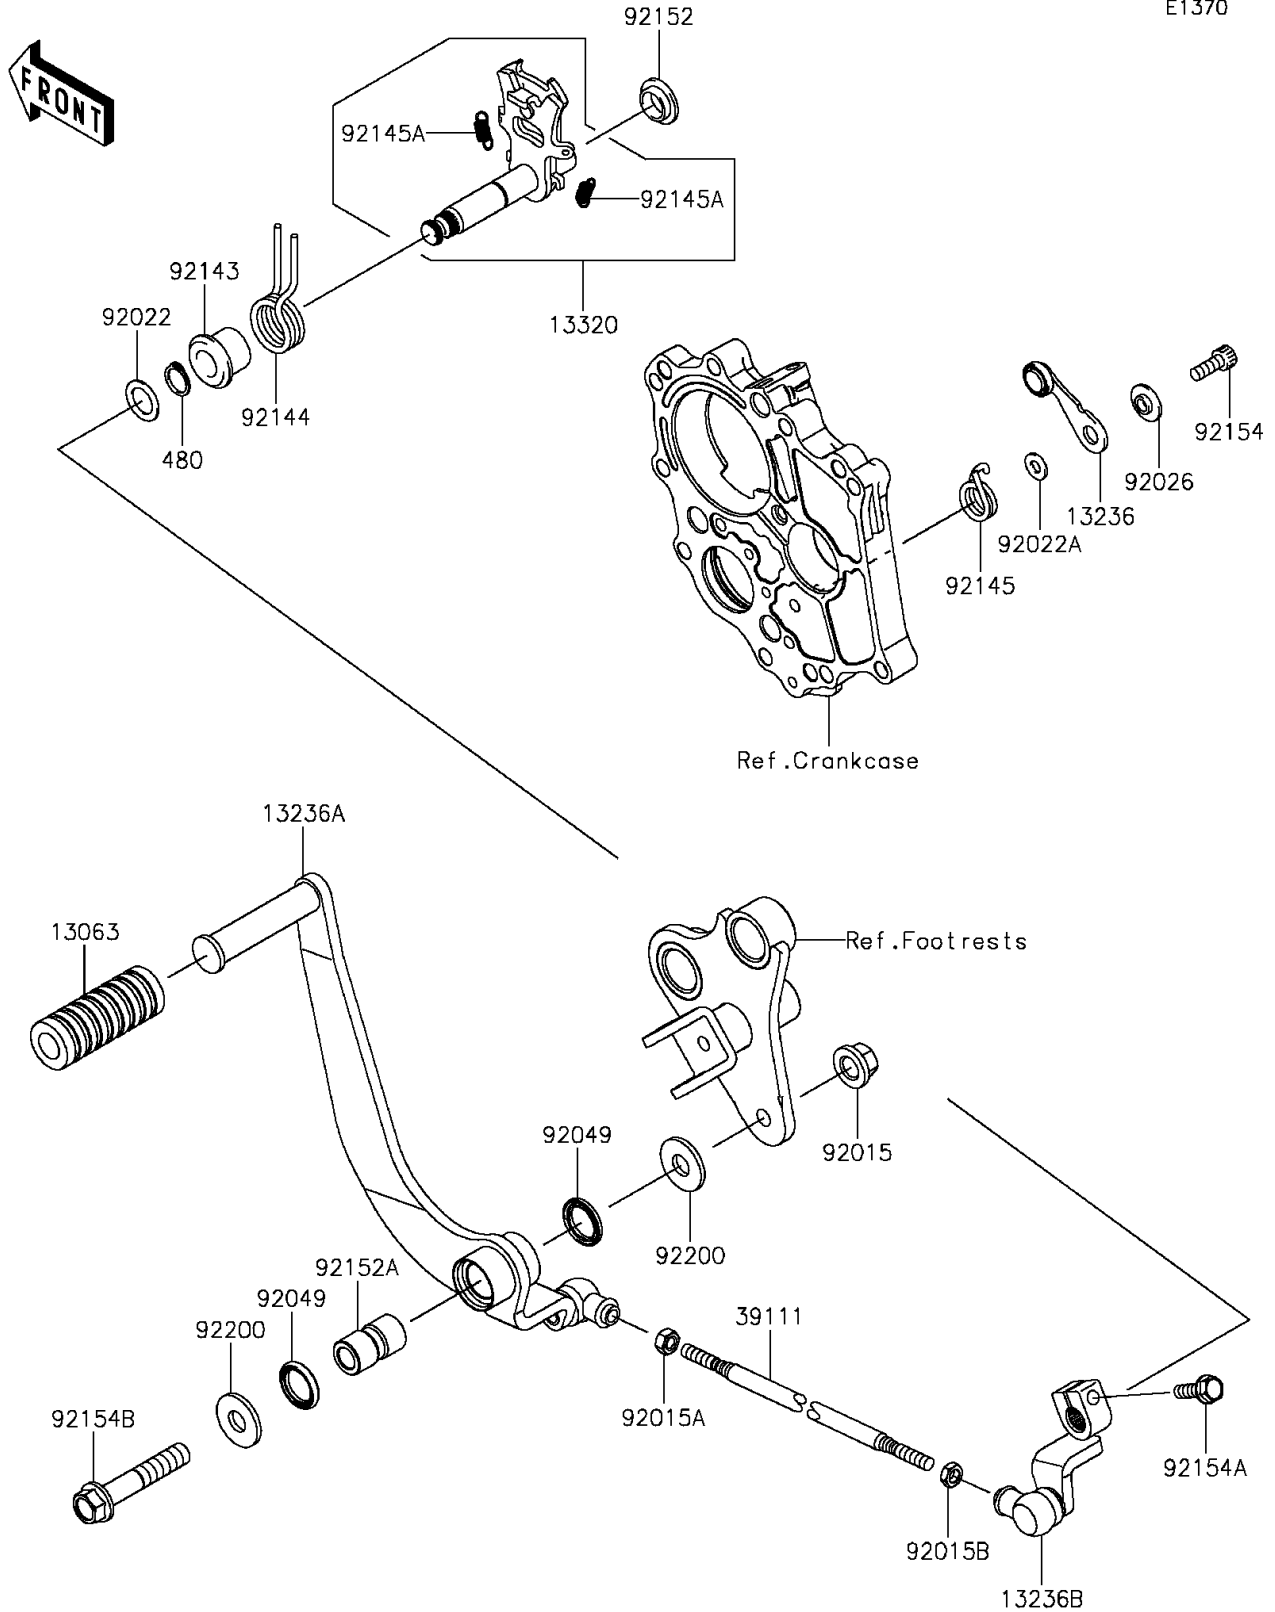

2015 VULCAN® S ABS PARTS DIAGRAM

Gear Change Mechanism

E1370

2015 VULCAN® S ABS PARTS LIST

Gear Change Mechanism

ITEM NAME	PART NUMBER	QUANTITY
-----------	-------------	----------