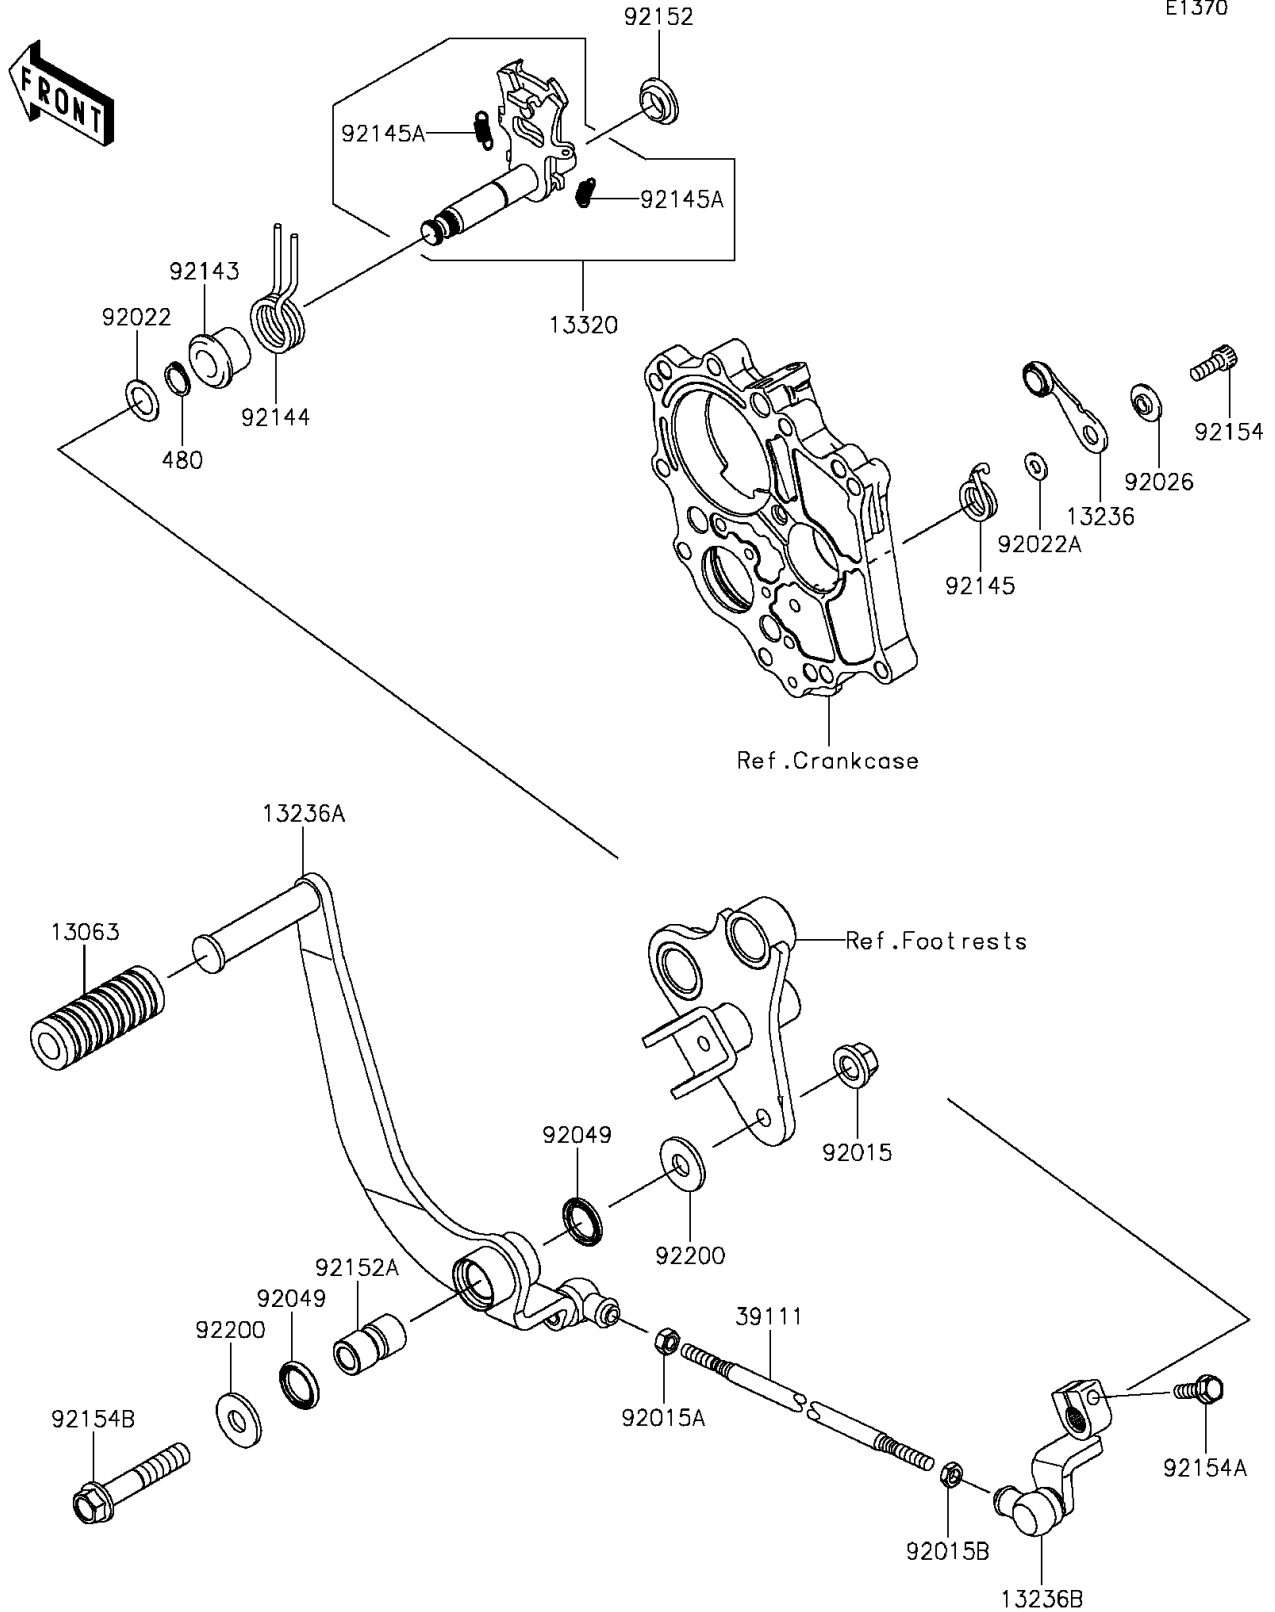

2016 VULCAN® S ABS CAFÉ PARTS DIAGRAM

Gear Change Mechanism

E1370

2016 VULCAN® S ABS CAFÉ PARTS LIST

Gear Change Mechanism

ITEM NAME	PART NUMBER	QUANTITY
-----------	-------------	----------