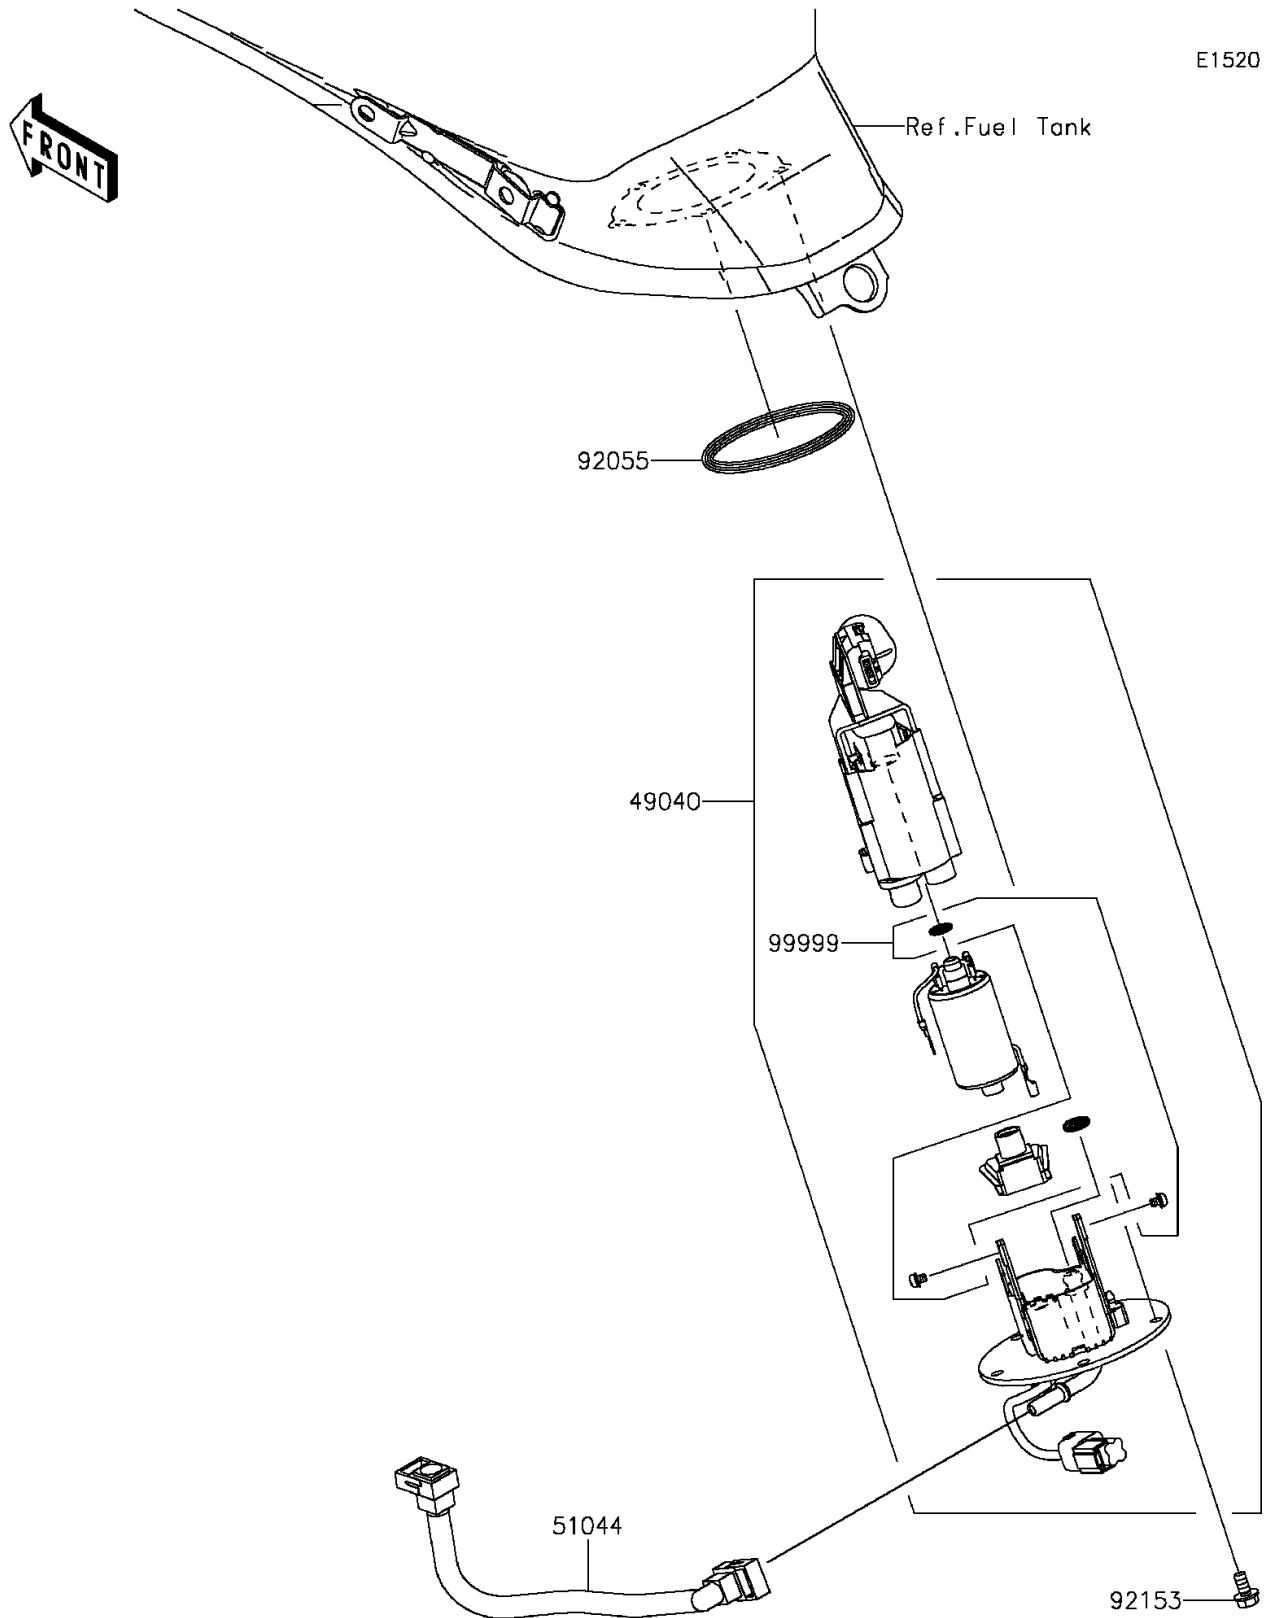

# 2016 VULCAN® S ABS CAFÉ PARTS DIAGRAM

Fuel Pump

# 2016 VULCAN® S ABS CAFÉ PARTS LIST

Fuel Pump

| ITEM NAME | PART NUMBER | QUANTITY |
|-----------|-------------|----------|
|-----------|-------------|----------|