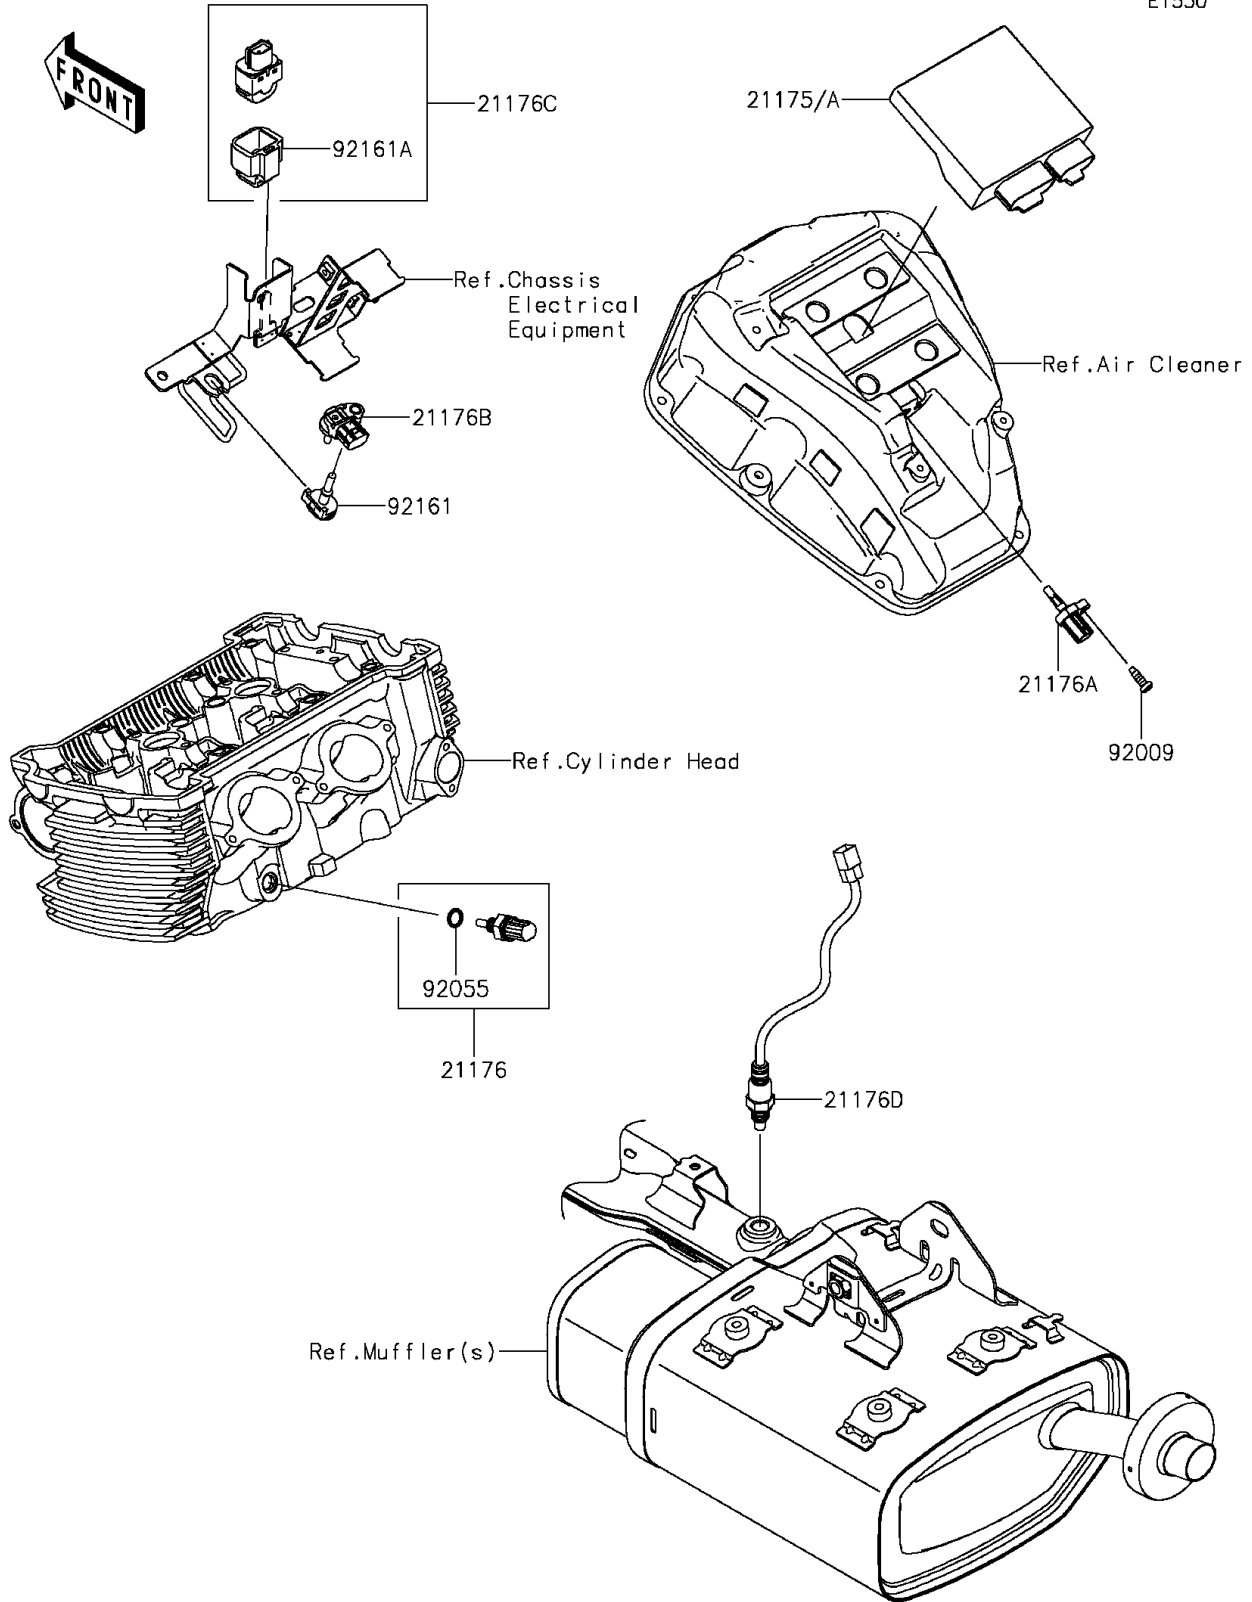

# 2016 VULCAN® S ABS CAFÉ PARTS DIAGRAM

Fuel Injection

E1530

# 2016 VULCAN® S ABS CAFÉ PARTS LIST

Fuel Injection

ITEM NAME	PART NUMBER	QUANTITY
-----------	-------------	----------