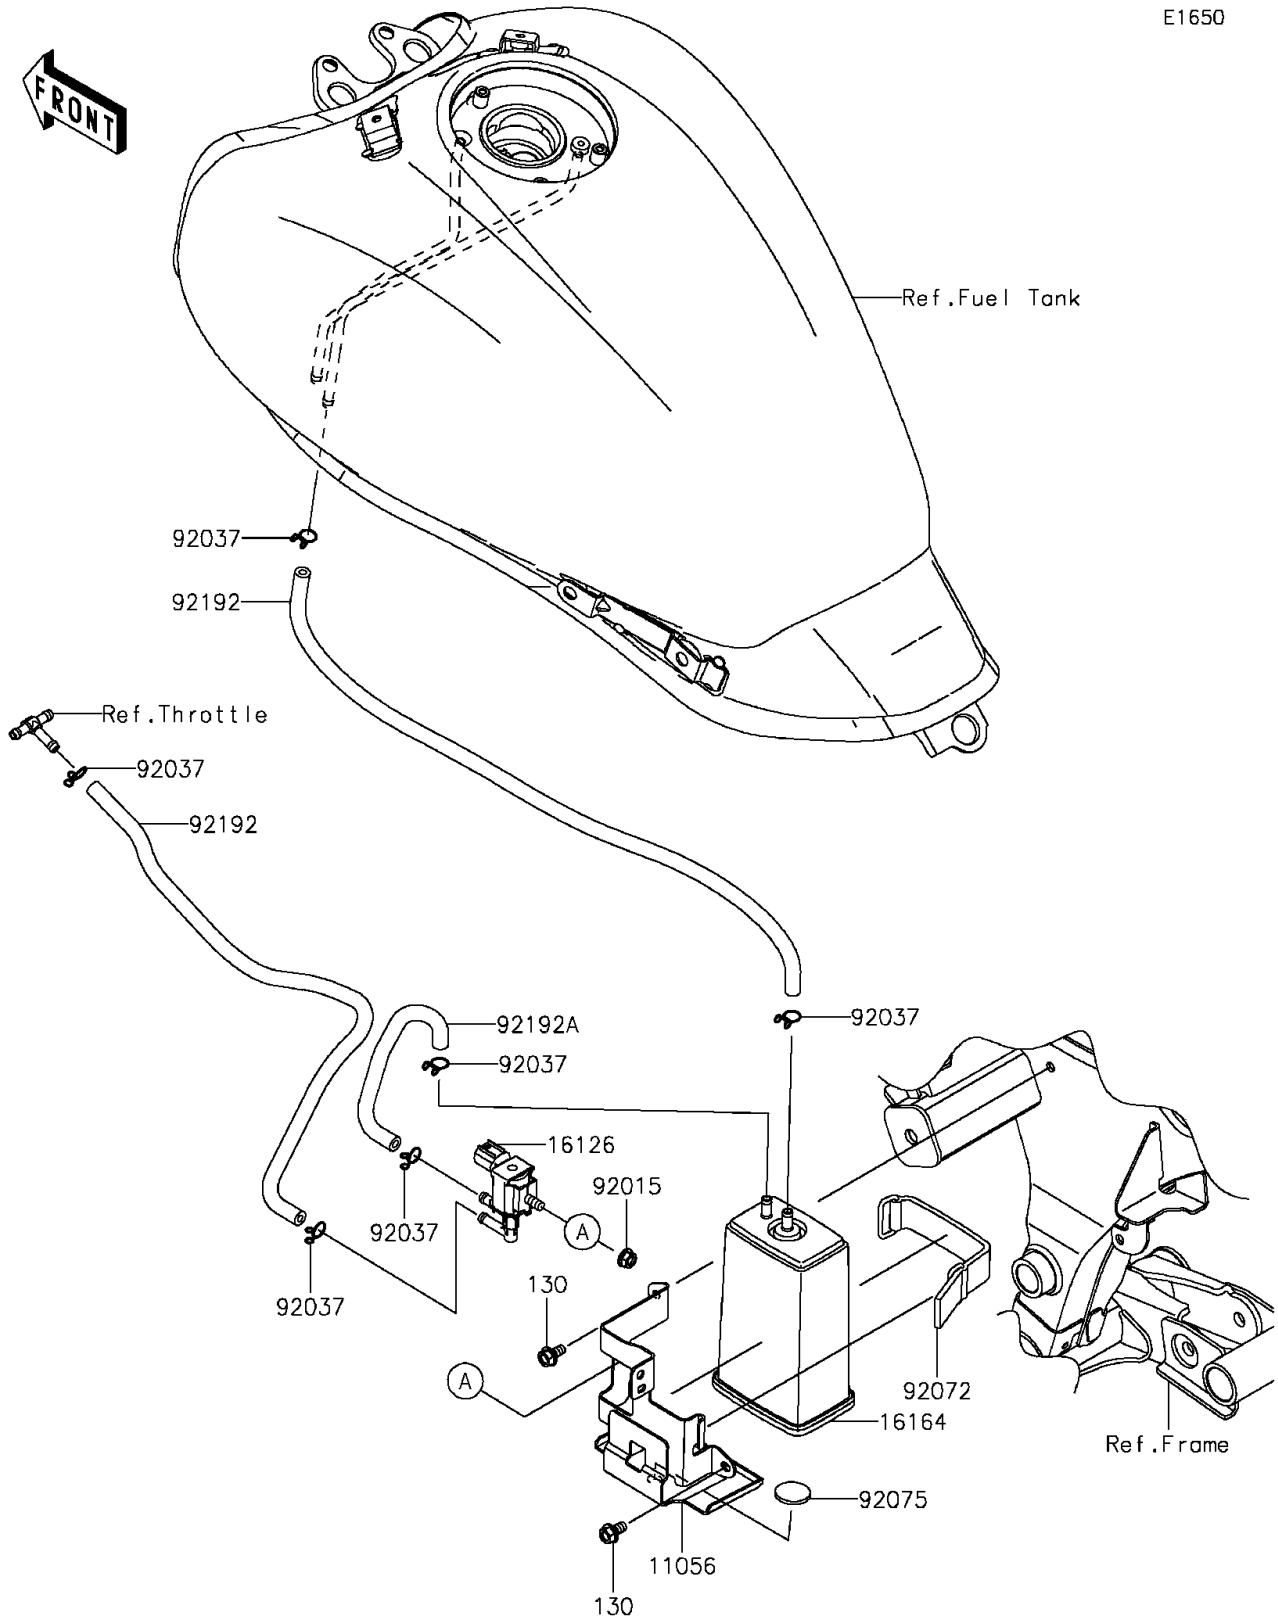

2016 VULCAN® S ABS CAFÉ PARTS DIAGRAM

Fuel Evaporative System(CA)

E1650

2016 VULCAN® S ABS CAFÉ PARTS LIST

Fuel Evaporative System(CA)

ITEM NAME	PART NUMBER	QUANTITY
-----------	-------------	----------