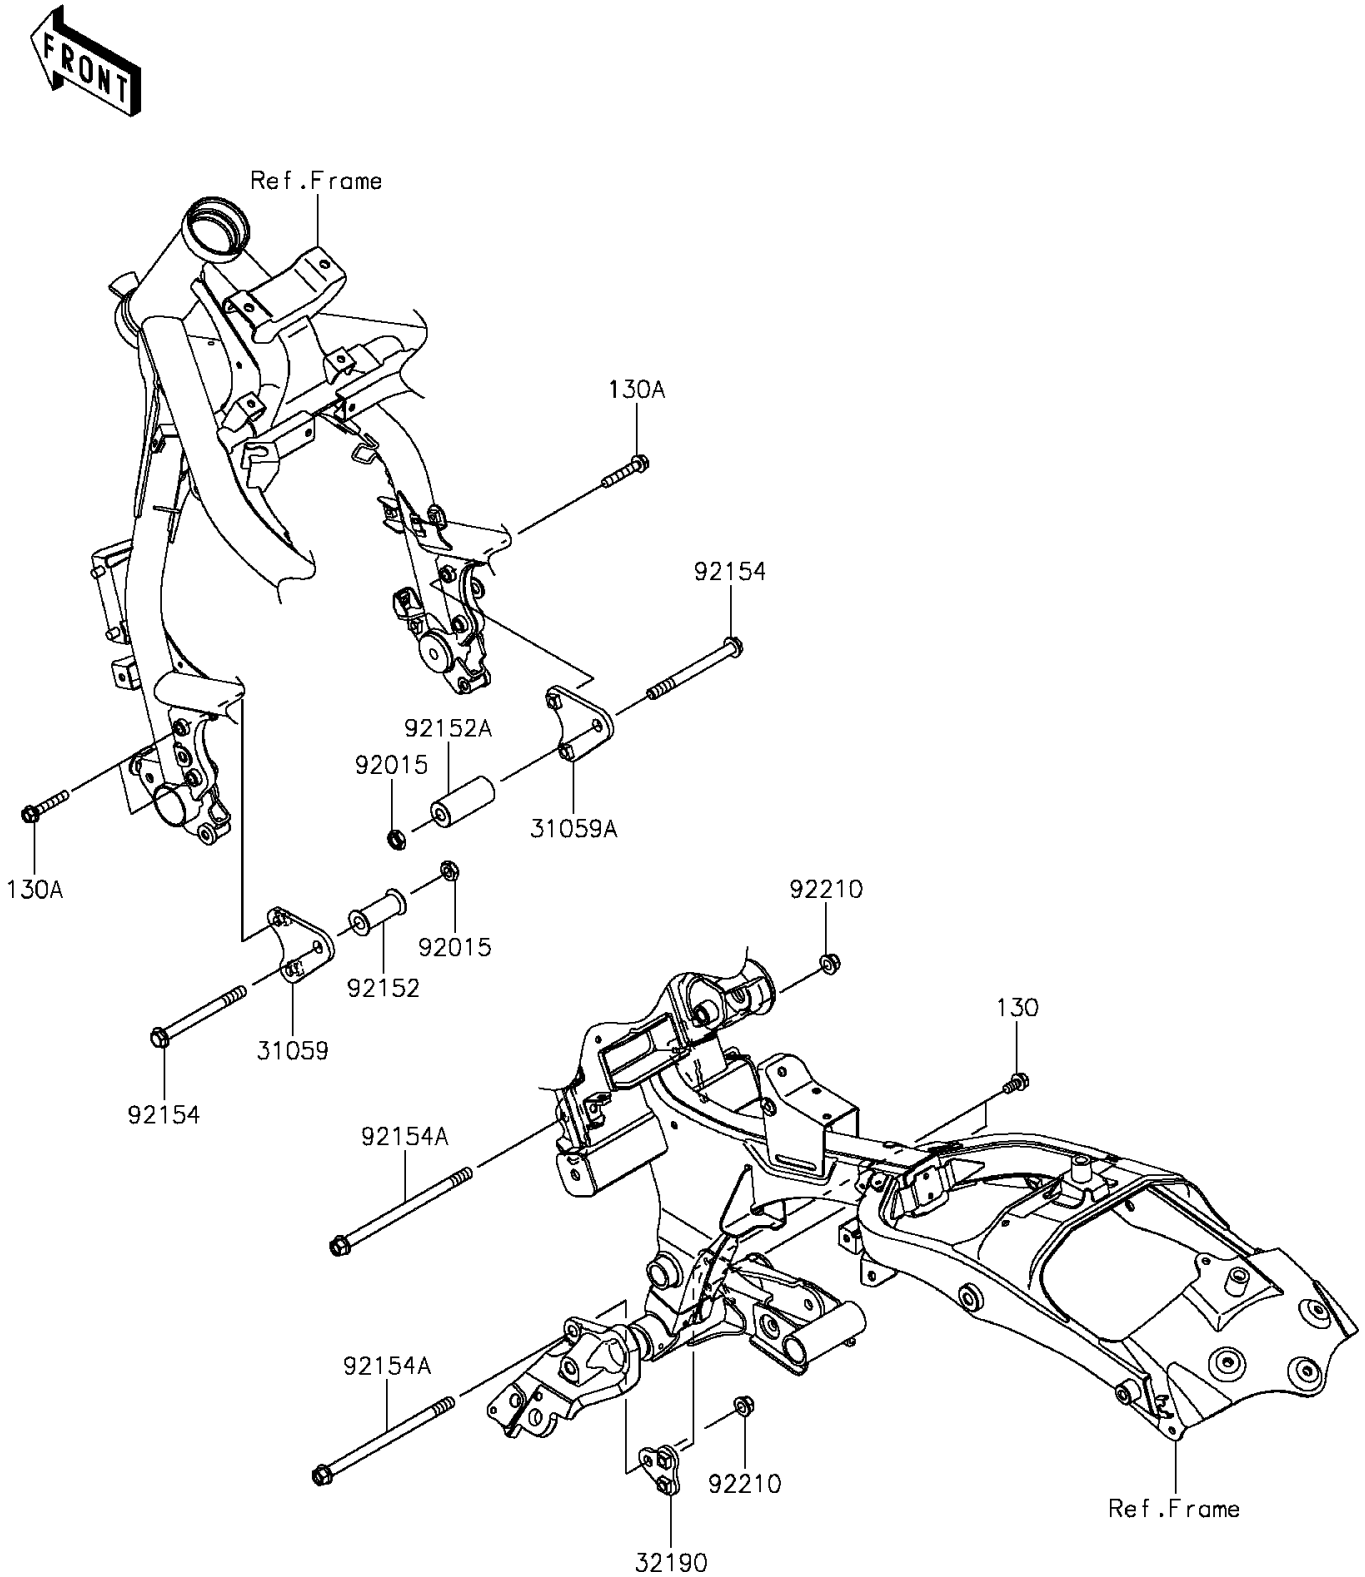

# 2016 VULCAN® S ABS CAFÉ PARTS DIAGRAM

Engine Mount

F2122

# 2016 VULCAN® S ABS CAFÉ PARTS LIST

Engine Mount

ITEM NAME	PART NUMBER	QUANTITY
-----------	-------------	----------