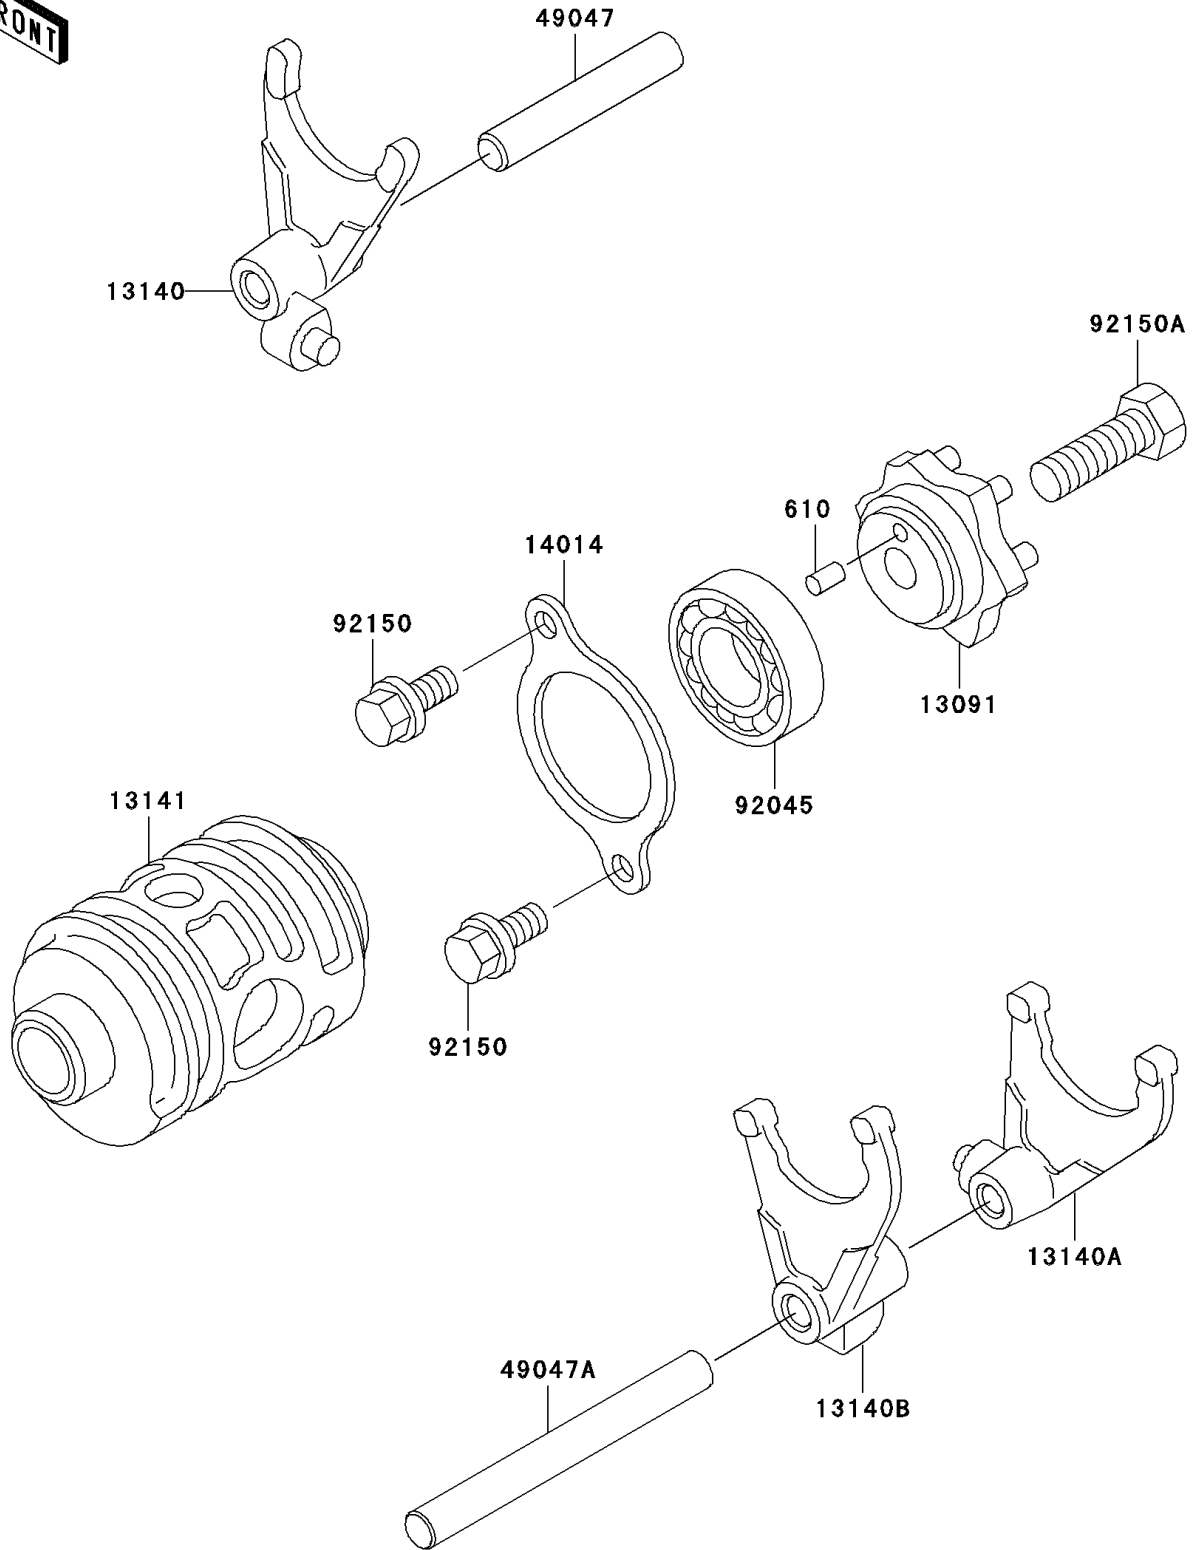

# 2006 KDX200 PARTS DIAGRAM

Gear Change Drum/Shift Fork(s)

E1362

## 2006 KDX200 PARTS LIST

### Gear Change Drum/Shift Fork(s)

ITEM NAME	PART NUMBER	QUANTITY
ROLLER,4X8 (Ref # 610)	610A0408	1
HOLDER,CHANGE DRUM (Ref # 13091)	13091-1364	1
FORK-SHIFT,5TH&TOP (Ref # 13140)	13140-1074	1
FORK-SHIFT,LOW&4TH (Ref # 13140A)	13140-1243	1
FORK-SHIFT,2ND&3RD (Ref # 13140B)	13140-1244	1
DRUM-CHANGE (Ref # 13141)	13141-1117	1
PLATE-POSITION (Ref # 14014)	14014-1020	1
ROD-SHIFT,8X58 (Ref # 49047)	49047-1089	1
ROD-SHIFT,8X82.5 (Ref # 49047A)	49047-1090	1
BEARING-BALL (Ref # 92045)	92045-1319	1
BOLT,6X12 (Ref # 92150)	92150-1868	2
BOLT,8X25 (Ref # 92150A)	92150-1911	1