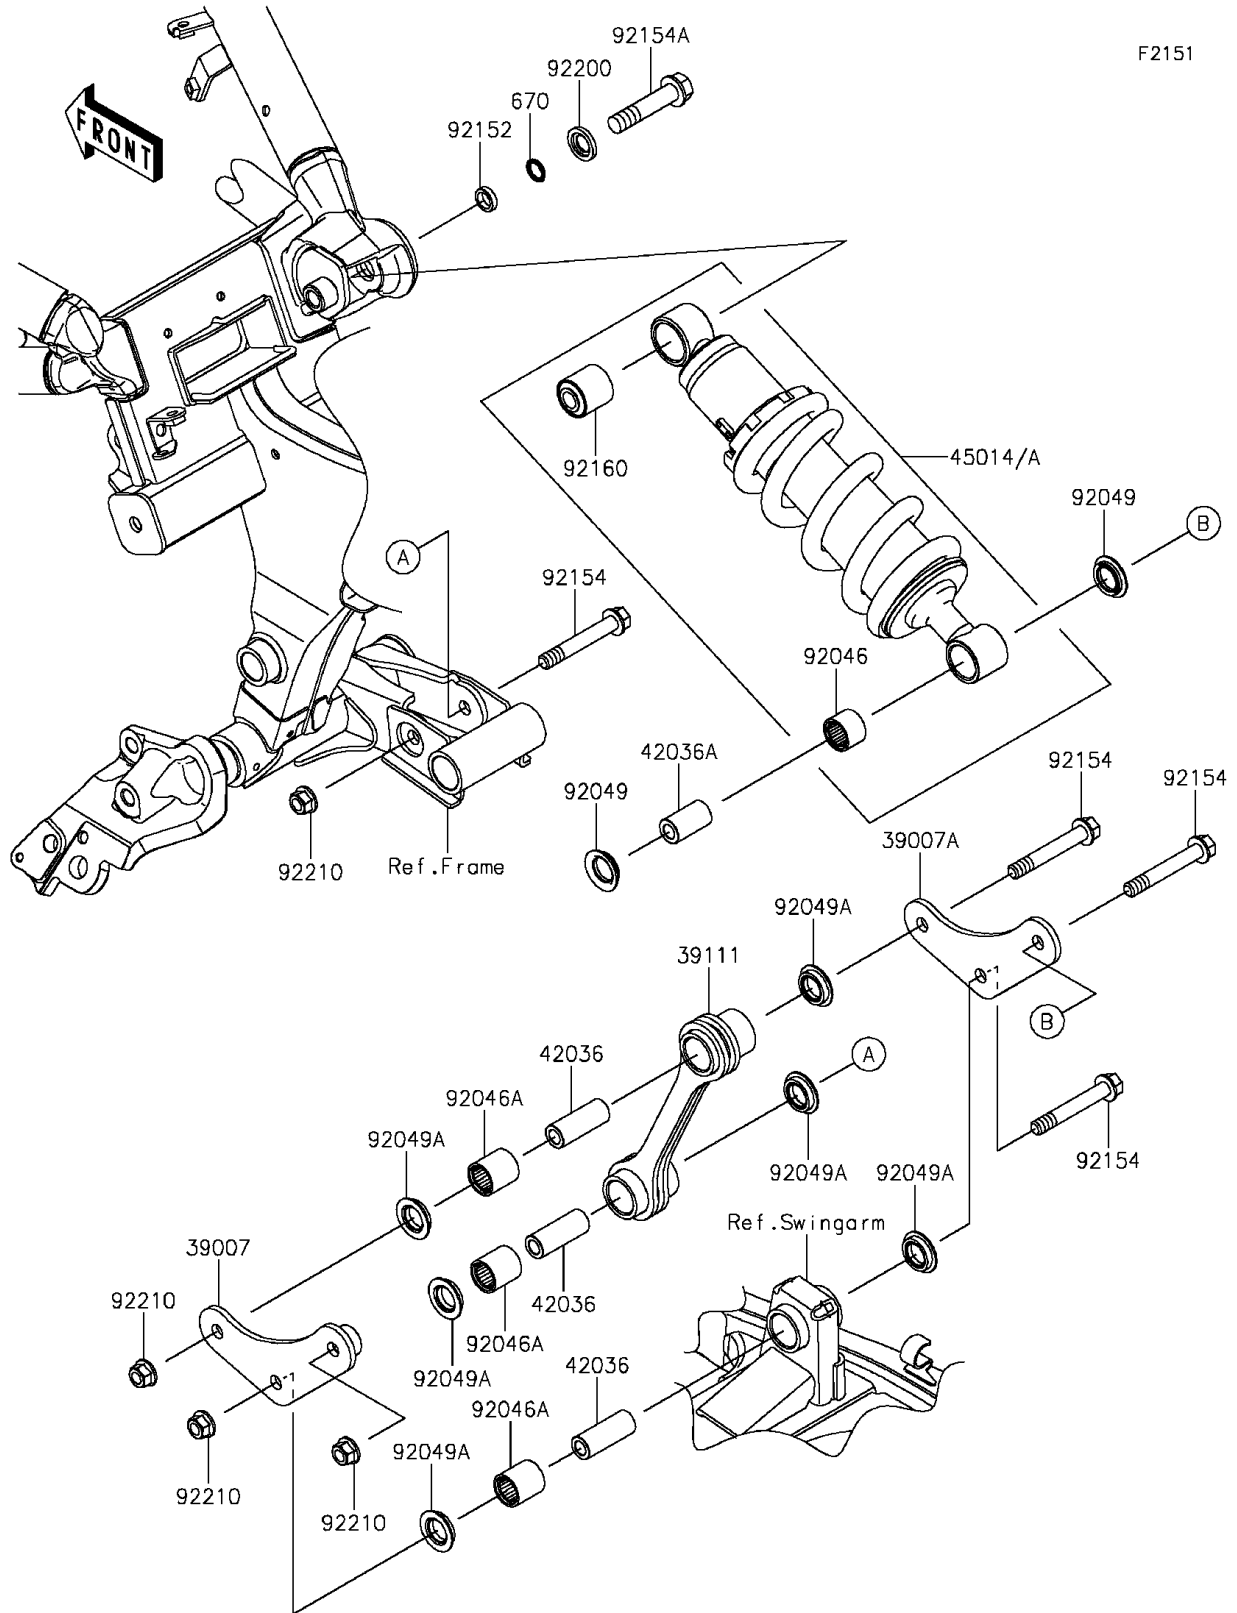

2016 VULCAN® S ABS CAFÉ PARTS DIAGRAM

Suspension/Shock Absorber

2016 VULCAN® S ABS CAFÉ PARTS LIST

Suspension/Shock Absorber

ITEM NAME	PART NUMBER	QUANTITY
-----------	-------------	----------