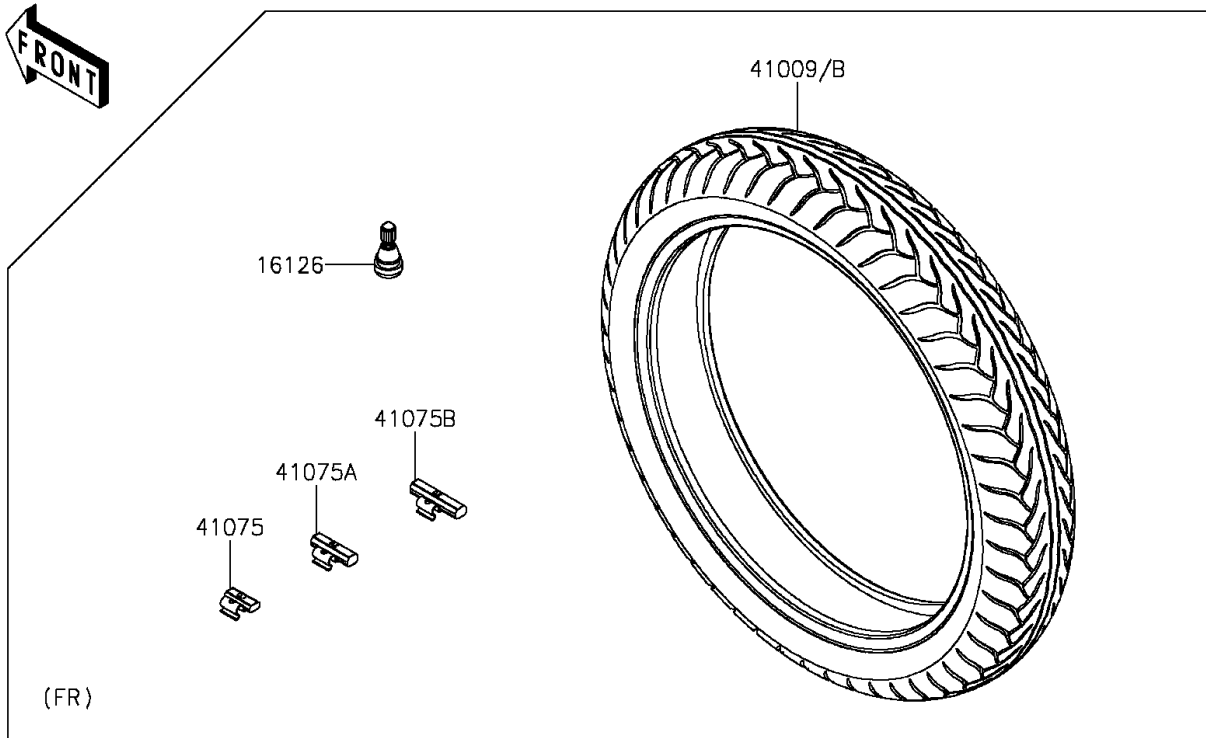

2016 VULCAN® S ABS CAFÉ PARTS DIAGRAM

Tires

F2210

2016 VULCAN® S ABS CAFÉ PARTS LIST

Tires

ITEM NAME	PART NUMBER	QUANTITY
-----------	-------------	----------