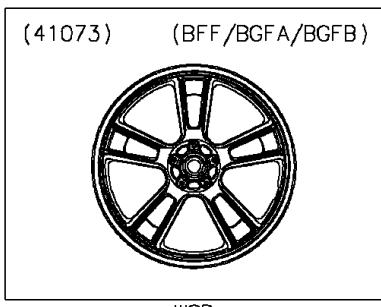

2015 VULCAN® S ABS PARTS DIAGRAM

Front Wheel

2015 VULCAN® S ABS PARTS LIST

Front Wheel

| ITEM NAME | PART NUMBER | QUANTITY |
|-----------|-------------|----------|
|-----------|-------------|----------|