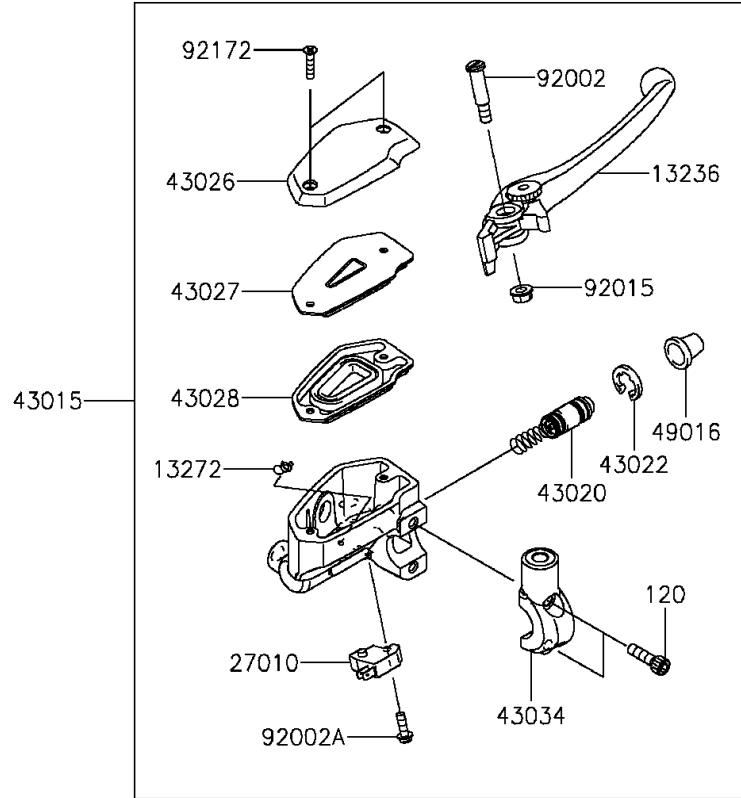

# 2015 VULCAN® S ABS PARTS DIAGRAM

Front Master Cylinder

F2291

# 2015 VULCAN® S ABS PARTS LIST

Front Master Cylinder

| ITEM NAME | PART NUMBER | QUANTITY |
|-----------|-------------|----------|
|-----------|-------------|----------|