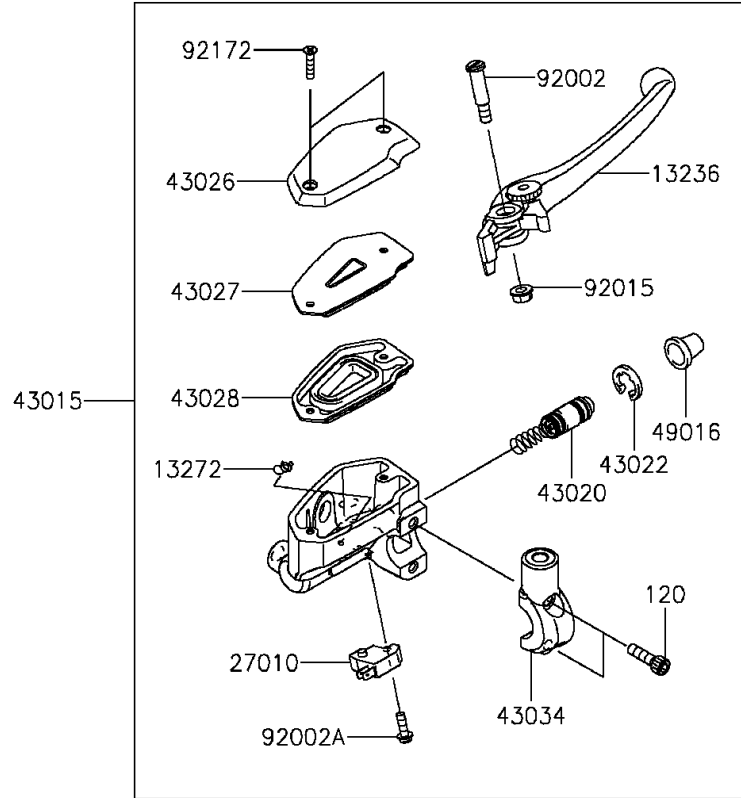

# 2016 VULCAN® S ABS SE PARTS DIAGRAM

Front Master Cylinder

F2291

# 2016 VULCAN® S ABS SE PARTS LIST

Front Master Cylinder

ITEM NAME	PART NUMBER	QUANTITY
-----------	-------------	----------