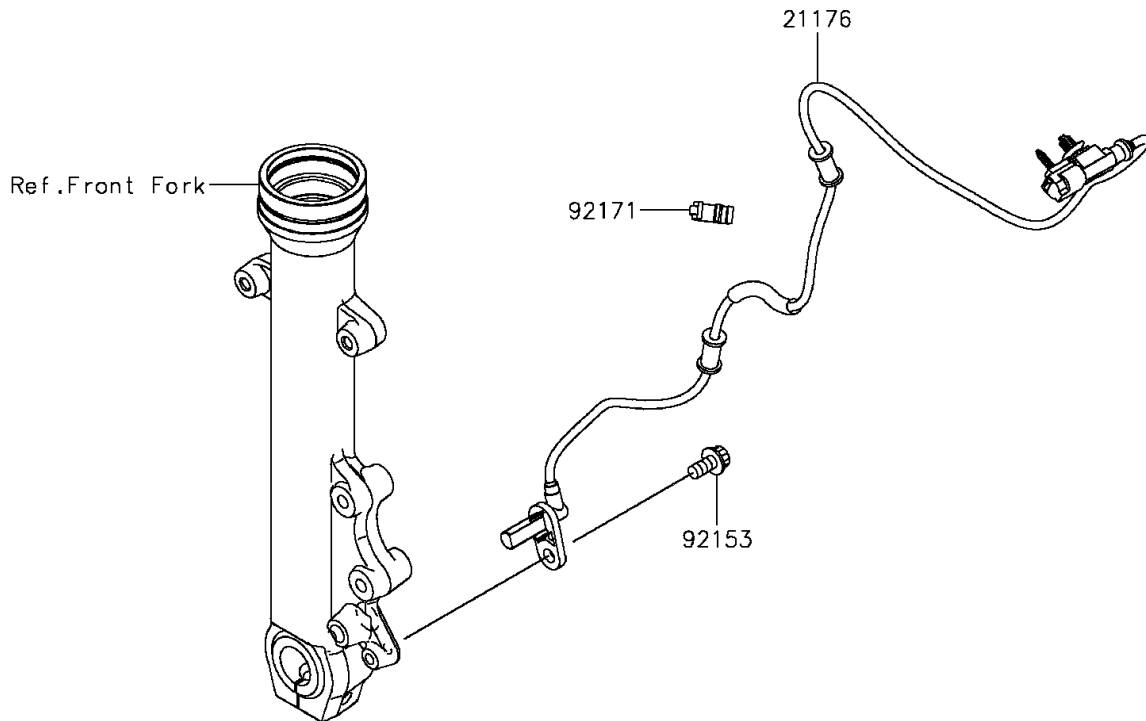

# 2016 VULCAN® S ABS SE PARTS DIAGRAM

Front Master Cylinder

F2291

# 2016 VULCAN® S ABS SE PARTS LIST

Front Master Cylinder

ITEM NAME	PART NUMBER	QUANTITY
-----------	-------------	----------