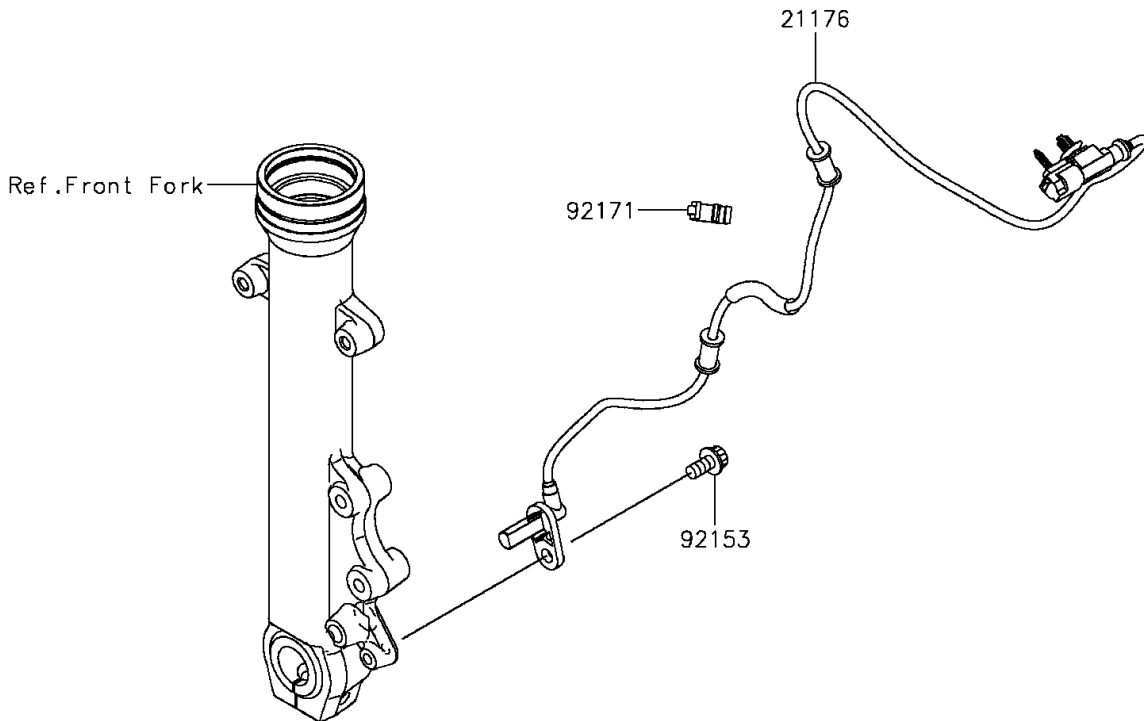

2016 VULCAN® S ABS CAFÉ PARTS DIAGRAM

Front Master Cylinder

F2291

2016 VULCAN® S ABS CAFÉ PARTS LIST

Front Master Cylinder

ITEM NAME	PART NUMBER	QUANTITY
-----------	-------------	----------