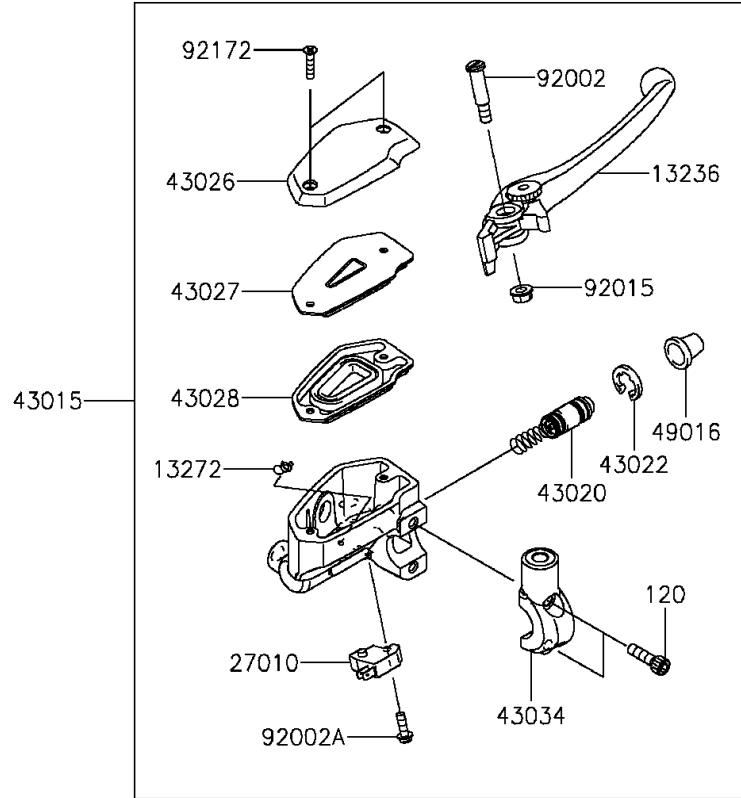

2016 VULCAN® S ABS CAFÉ PARTS DIAGRAM

Front Master Cylinder

F2291

2016 VULCAN® S ABS CAFÉ PARTS LIST

Front Master Cylinder

ITEM NAME	PART NUMBER	QUANTITY
-----------	-------------	----------