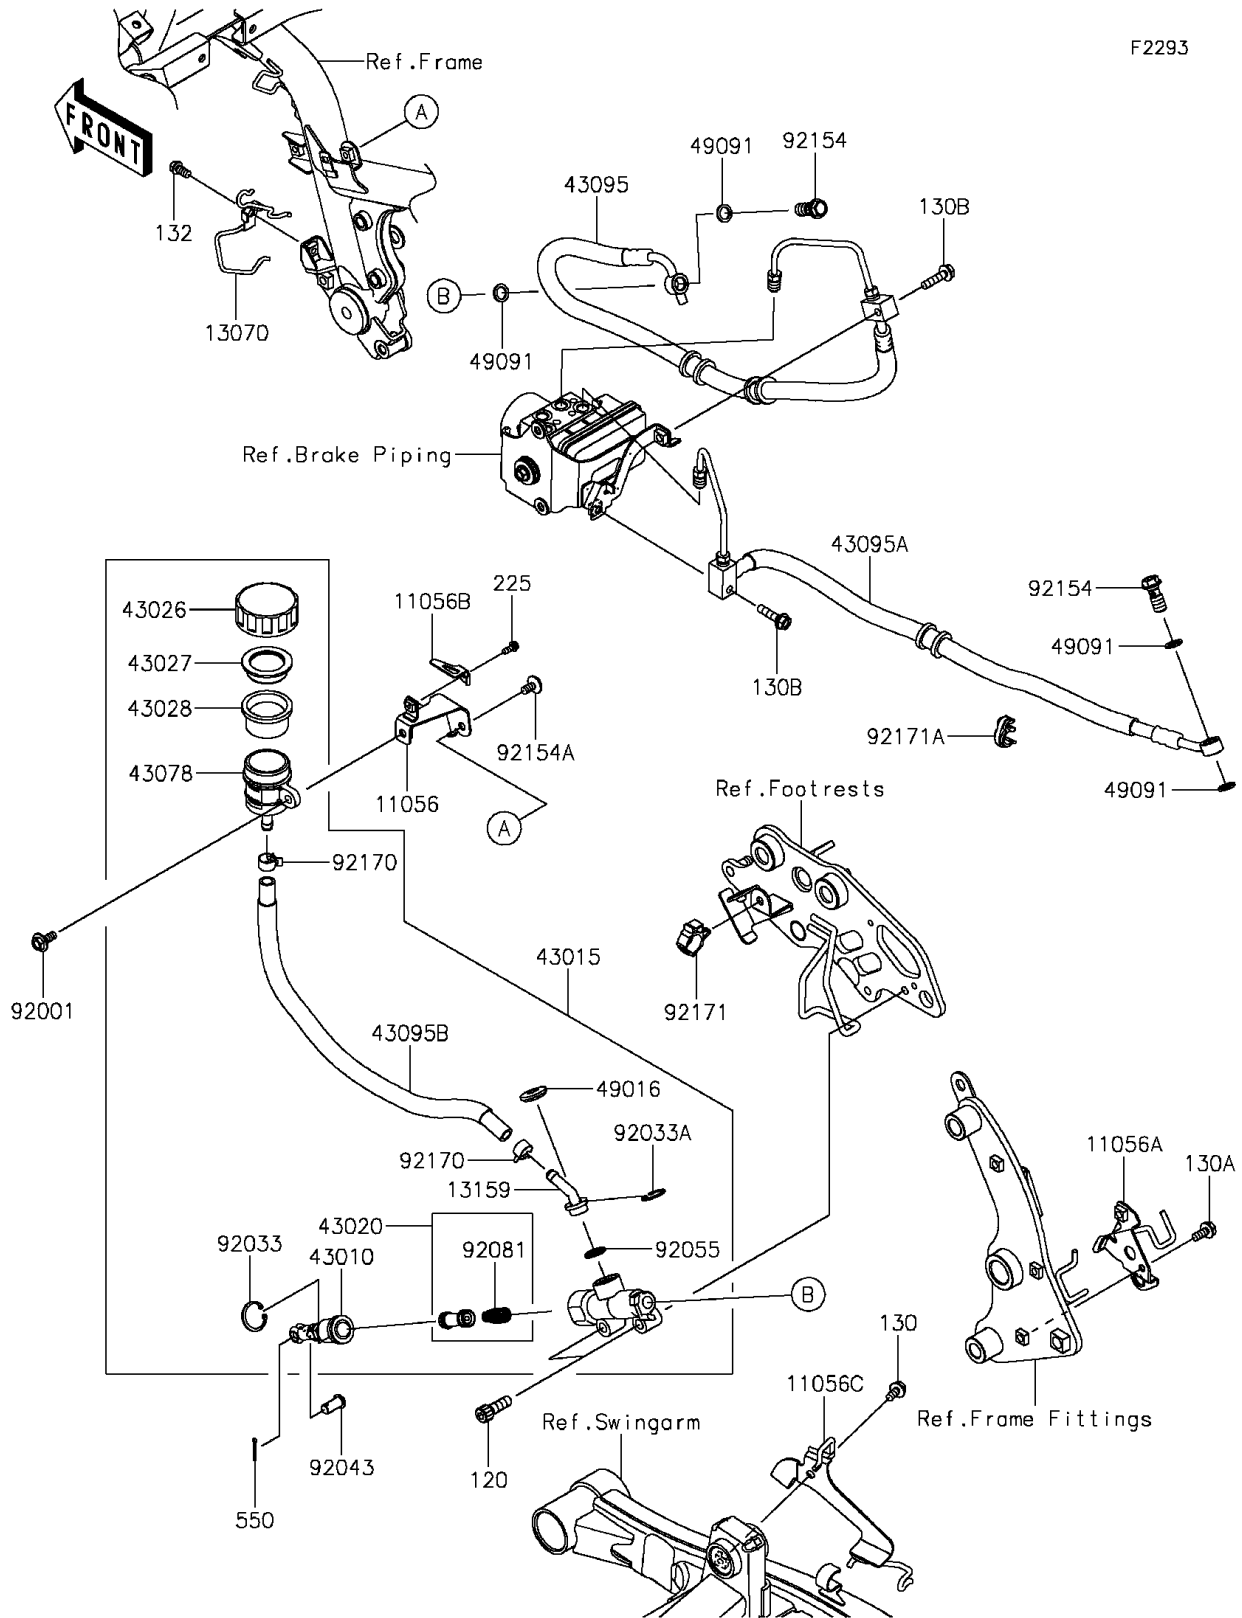

2016 VULCAN® S ABS CAFÉ PARTS DIAGRAM

Rear Master Cylinder

F2293

2016 VULCAN® S ABS CAFÉ PARTS LIST

Rear Master Cylinder

ITEM NAME	PART NUMBER	QUANTITY
-----------	-------------	----------