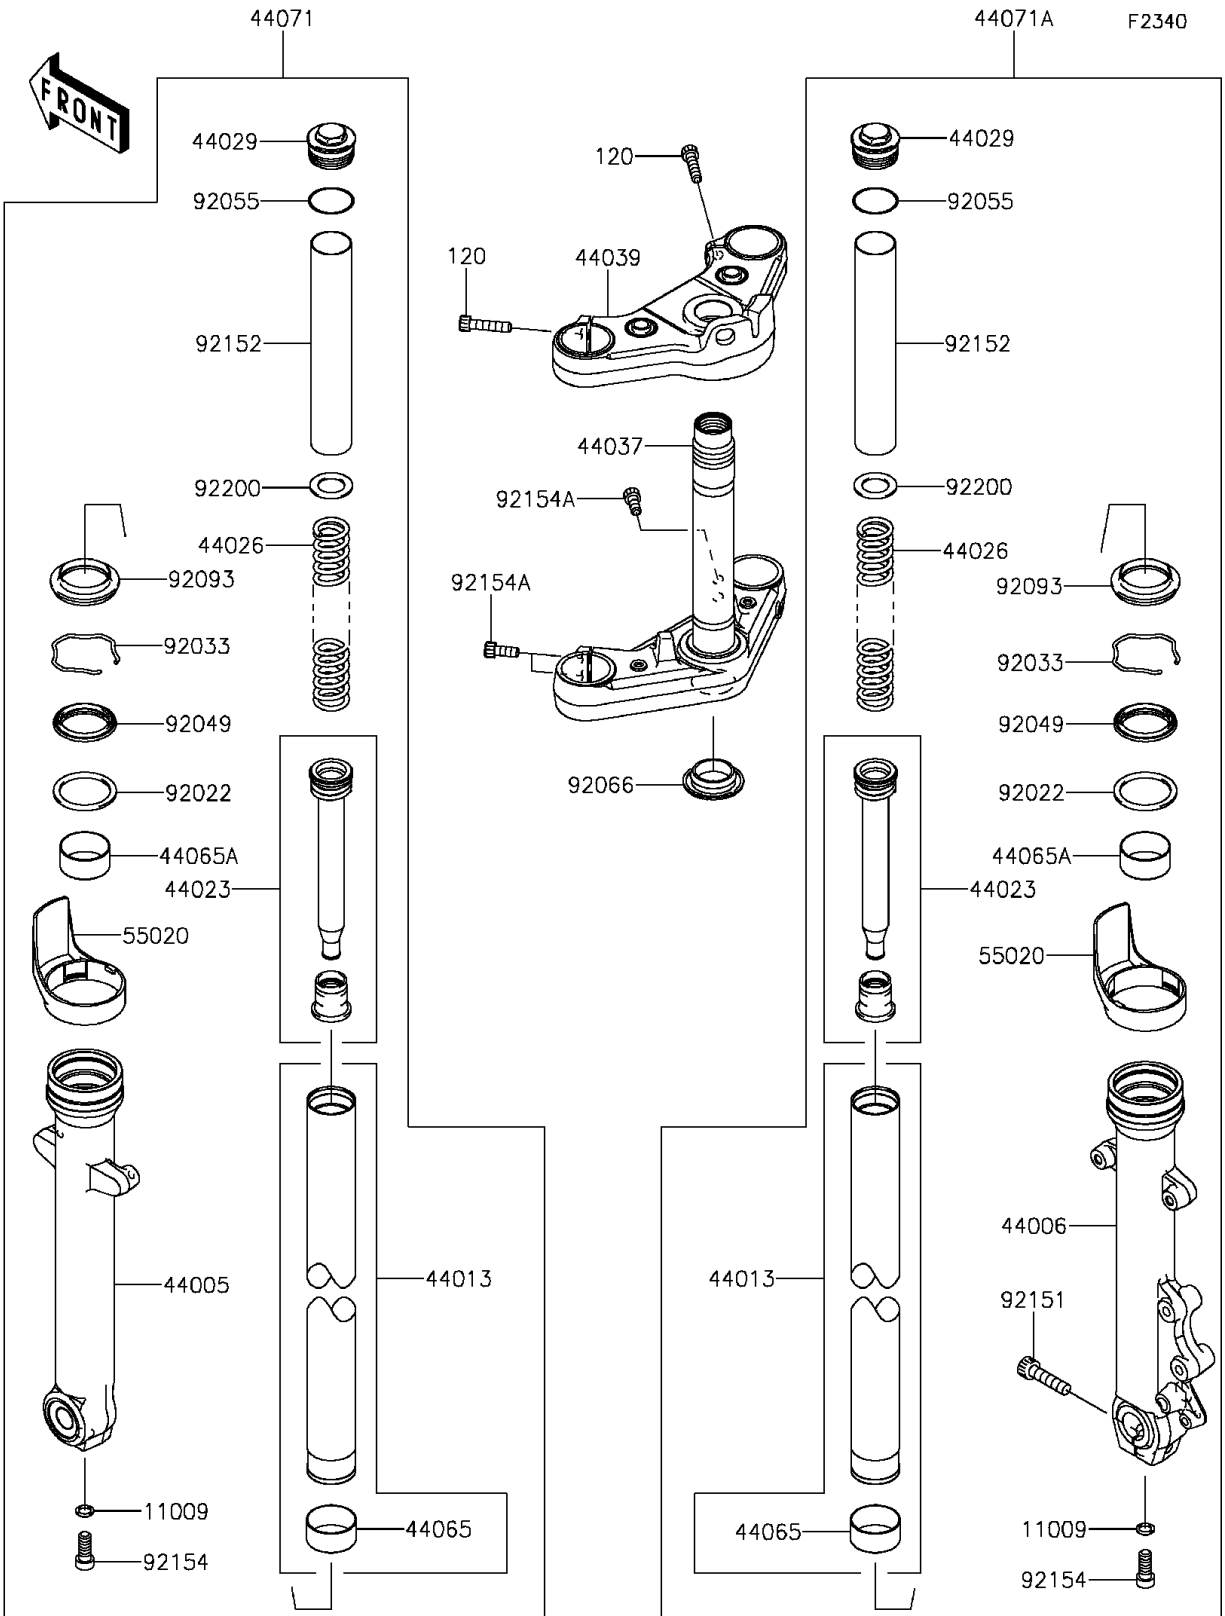

2015 VULCAN® S ABS PARTS DIAGRAM

Front Fork

2015 VULCAN® S ABS PARTS LIST

Front Fork

ITEM NAME	PART NUMBER	QUANTITY
-----------	-------------	----------