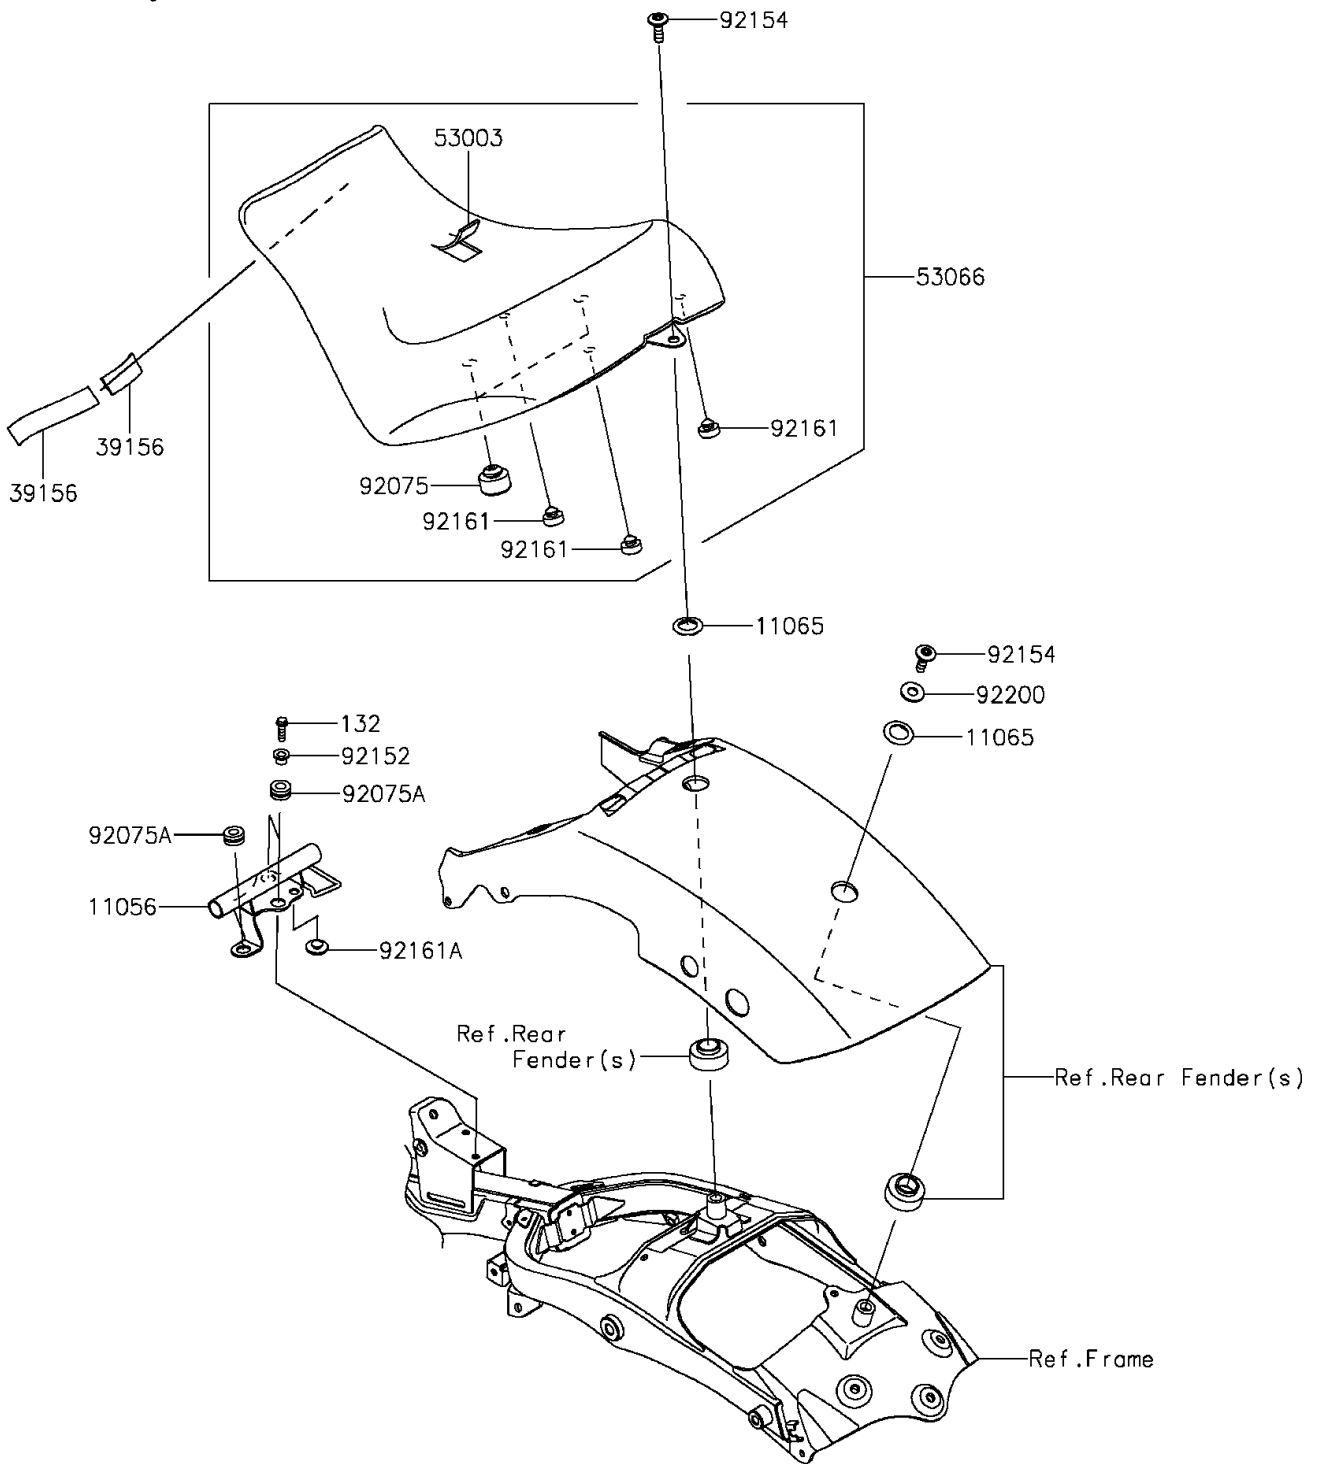

2016 VULCAN® S ABS CAFÉ PARTS DIAGRAM

Seat

F2510

2016 VULCAN® S ABS CAFÉ PARTS LIST

Seat

ITEM NAME	PART NUMBER	QUANTITY
-----------	-------------	----------