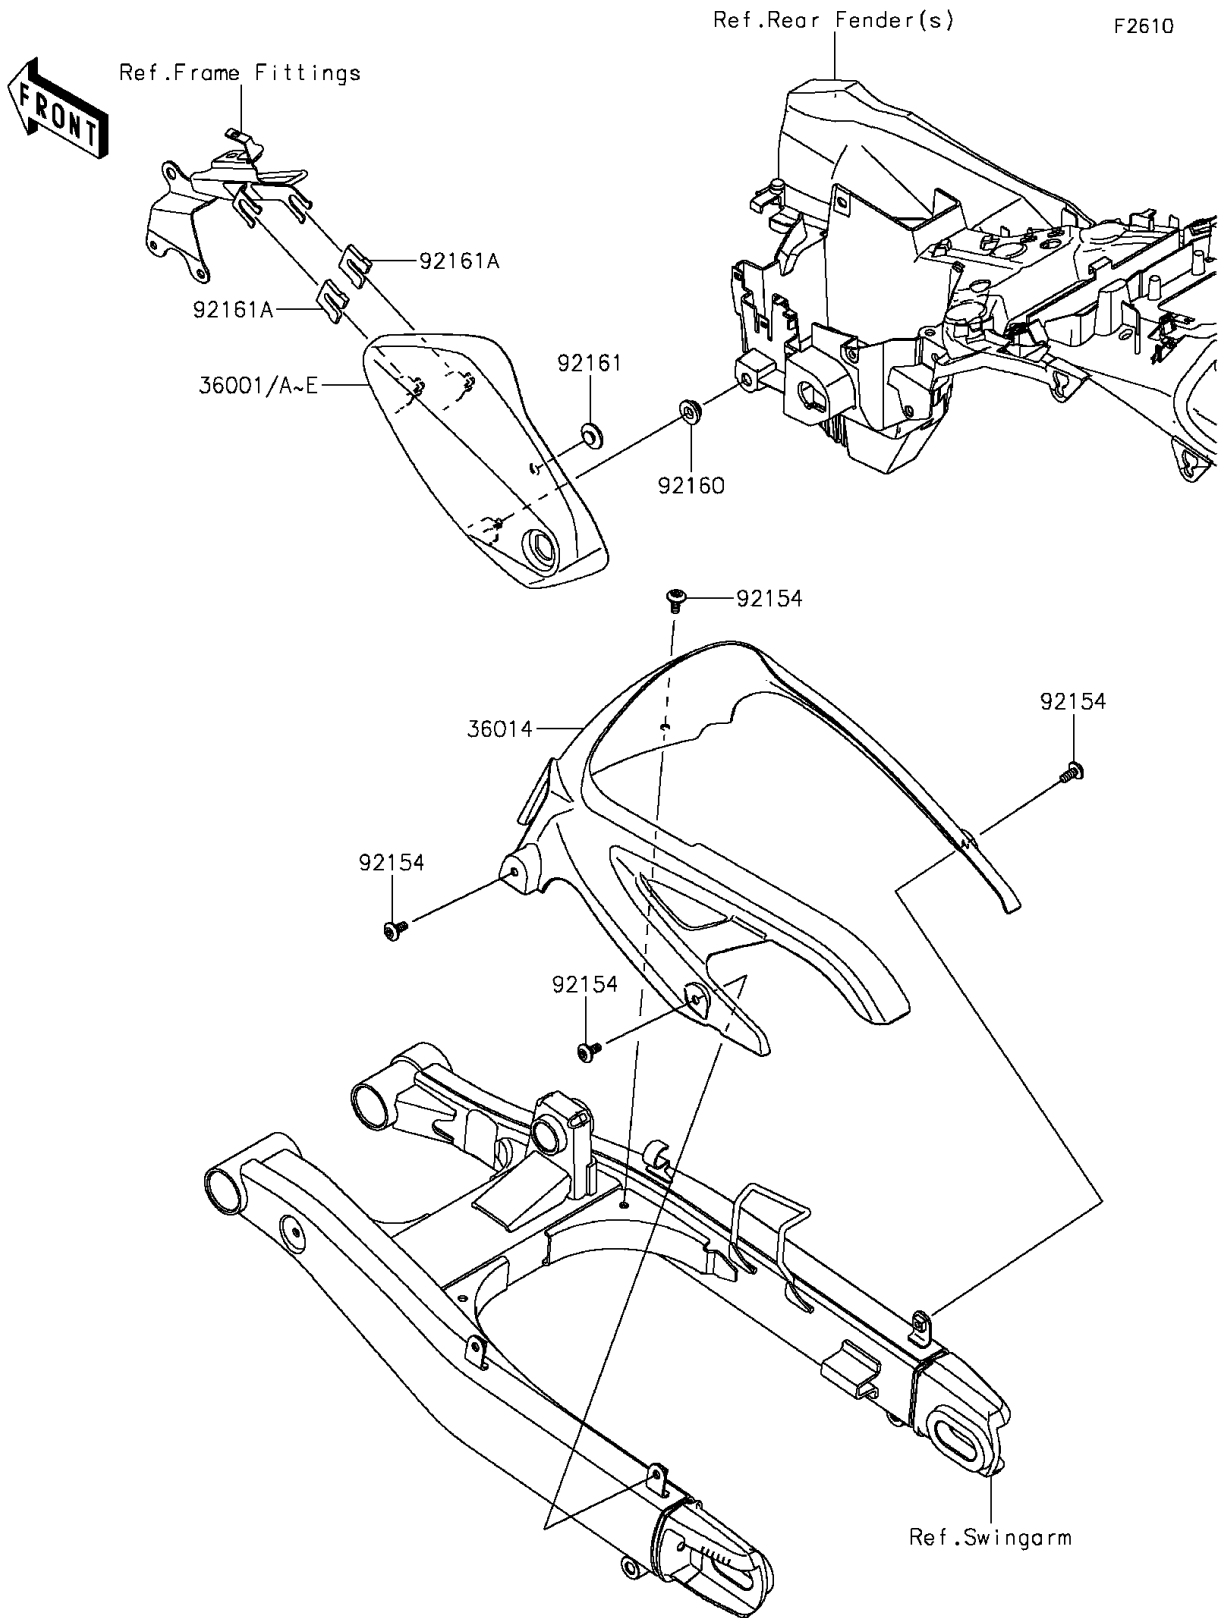

2016 VULCAN® S ABS CAFÉ PARTS DIAGRAM

Side Covers/Chain Cover

2016 VULCAN® S ABS CAFÉ PARTS LIST

Side Covers/Chain Cover

ITEM NAME	PART NUMBER	QUANTITY
-----------	-------------	----------