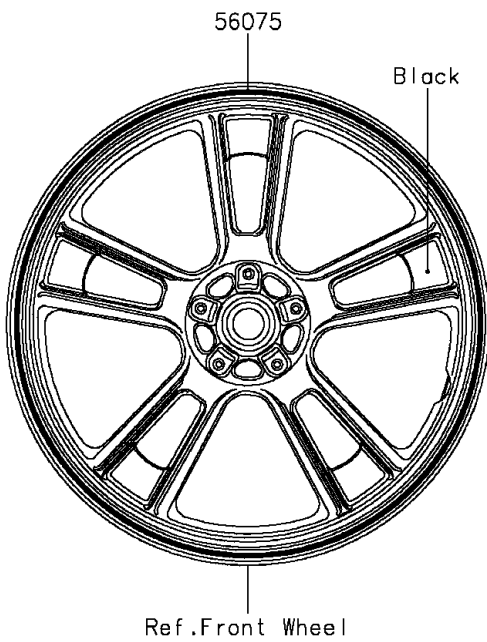

2015 VULCAN® S ABS PARTS DIAGRAM

Decals(Green)(BFF)

F2861

2015 VULCAN® S ABS PARTS LIST

Decals(Green)(BFF)

ITEM NAME	PART NUMBER	QUANTITY
-----------	-------------	----------