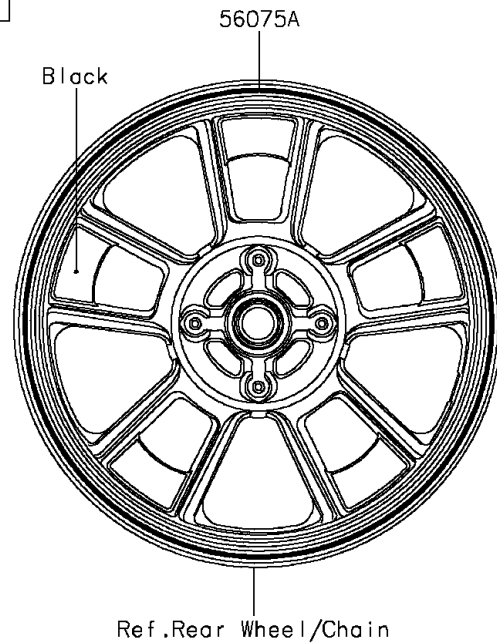

2015 VULCAN® S ABS PARTS DIAGRAM

Decals(Green)(BFF)

F2861

2015 VULCAN® S ABS PARTS LIST

Decals(Green)(BFF)

ITEM NAME	PART NUMBER	QUANTITY
-----------	-------------	----------