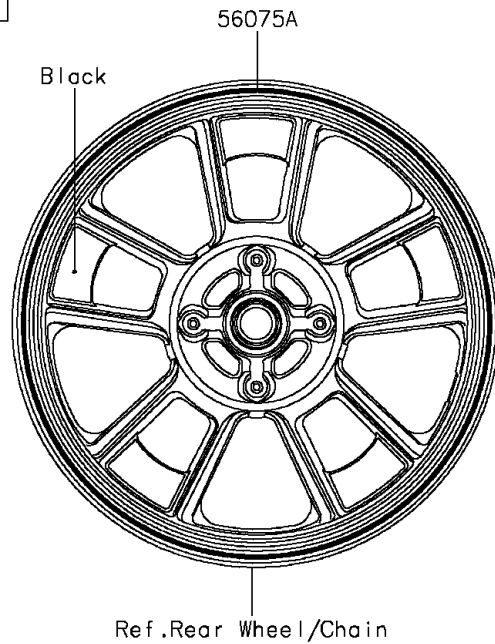

# 2015 VULCAN® S ABS PARTS DIAGRAM

Decals(Ebony)(BFF)

F2861A

## 2015 VULCAN® S ABS PARTS LIST

Decals(Ebony)(BFF)

ITEM NAME	PART NUMBER	QUANTITY
-----------	-------------	----------