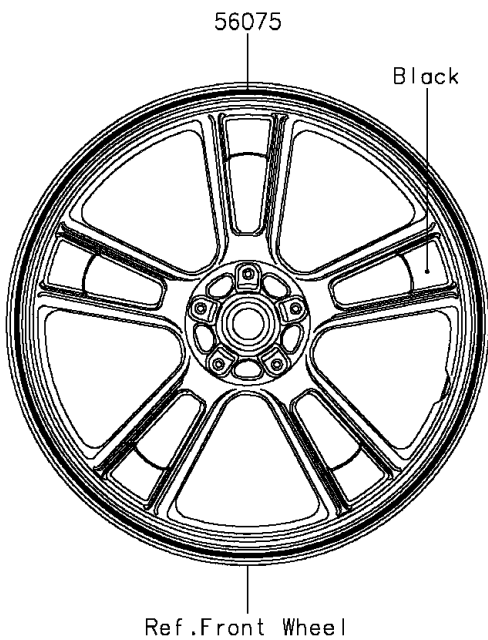

# 2015 VULCAN® S ABS PARTS DIAGRAM

Decals(Ebony)(BFF)

F2861A

## 2015 VULCAN® S ABS PARTS LIST

Decals(Ebony)(BFF)

ITEM NAME	PART NUMBER	QUANTITY
-----------	-------------	----------