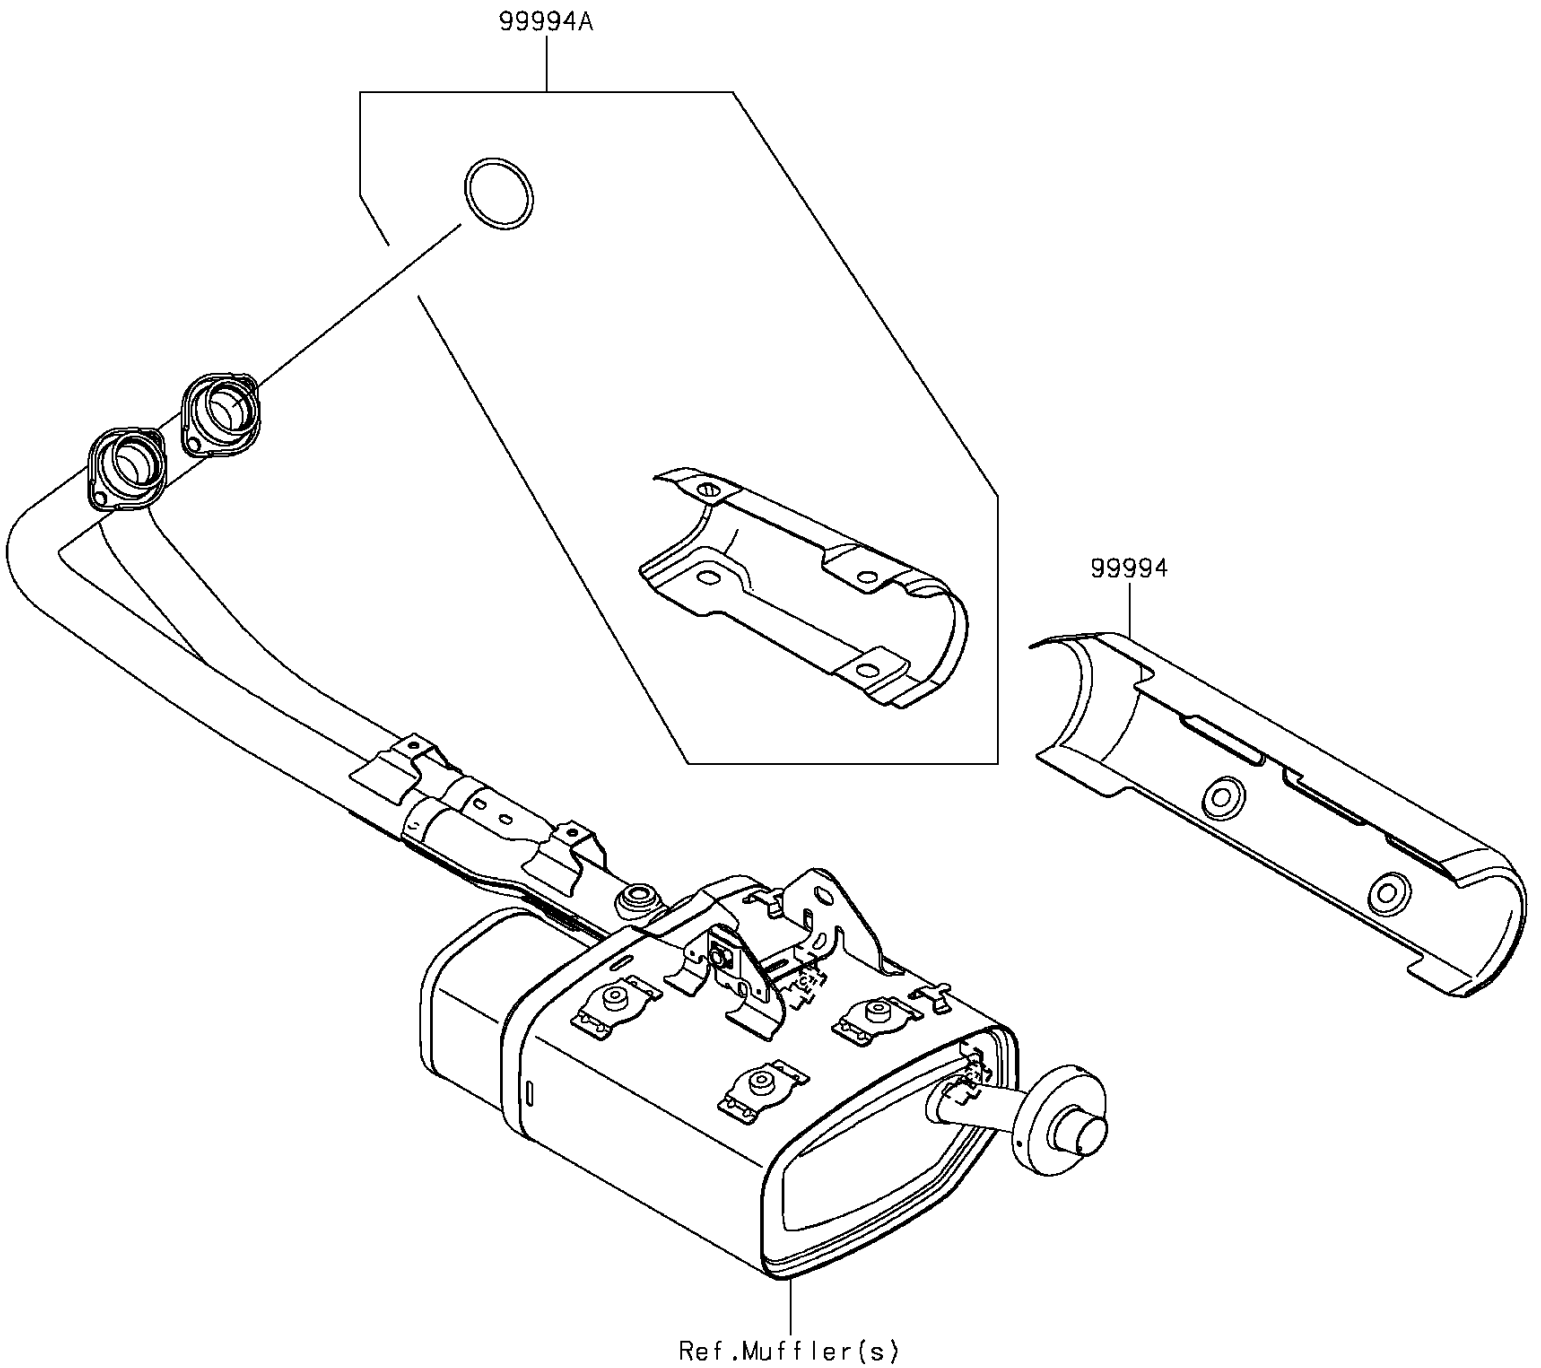

2015 VULCAN® S ABS PARTS DIAGRAM

Accessory(Muffler Cover)

F2910

2015 VULCAN® S ABS PARTS LIST

Accessory(Muffler Cover)

ITEM NAME	PART NUMBER	QUANTITY
-----------	-------------	----------