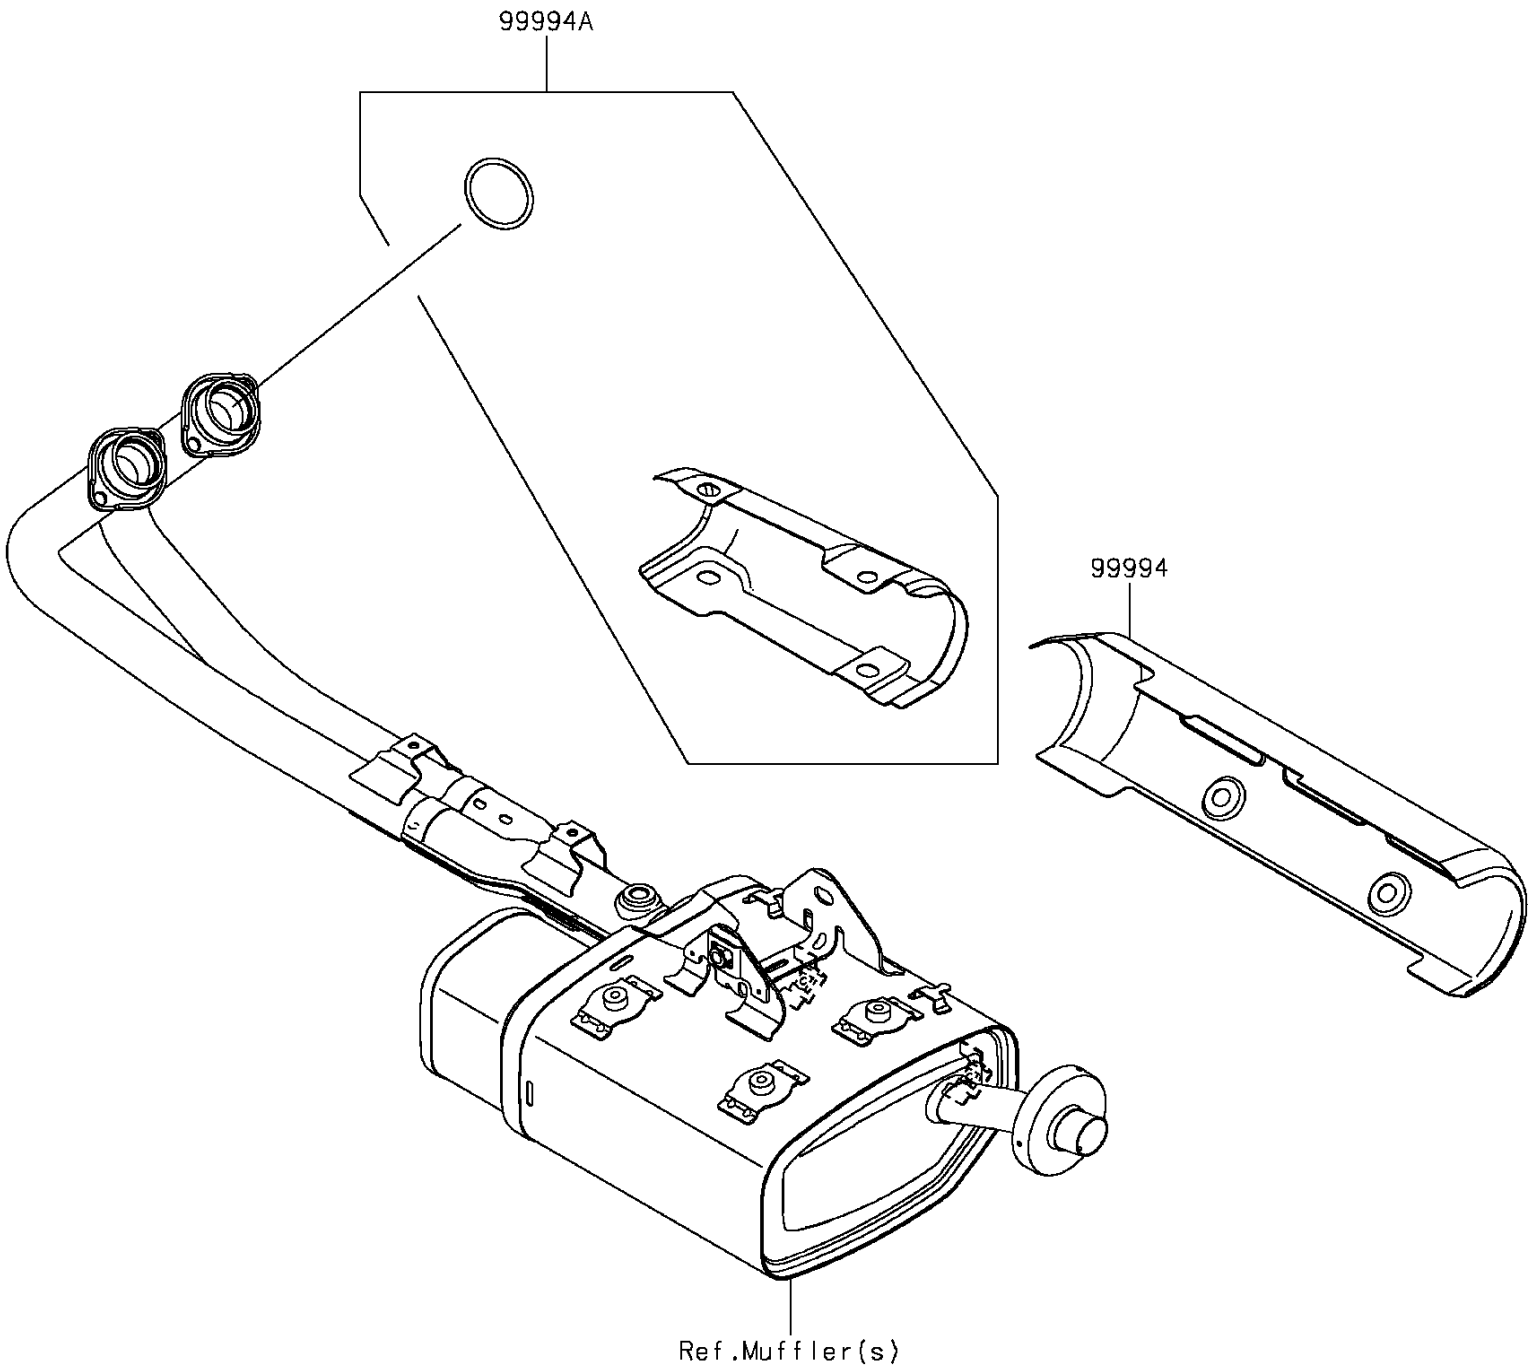

2016 VULCAN[®] S ABS CAFÉ PARTS DIAGRAM

Accessory(Muffler Cover)

F2910

2016 VULCAN® S ABS CAFÉ PARTS LIST

Accessory(Muffler Cover)

ITEM NAME	PART NUMBER	QUANTITY
-----------	-------------	----------