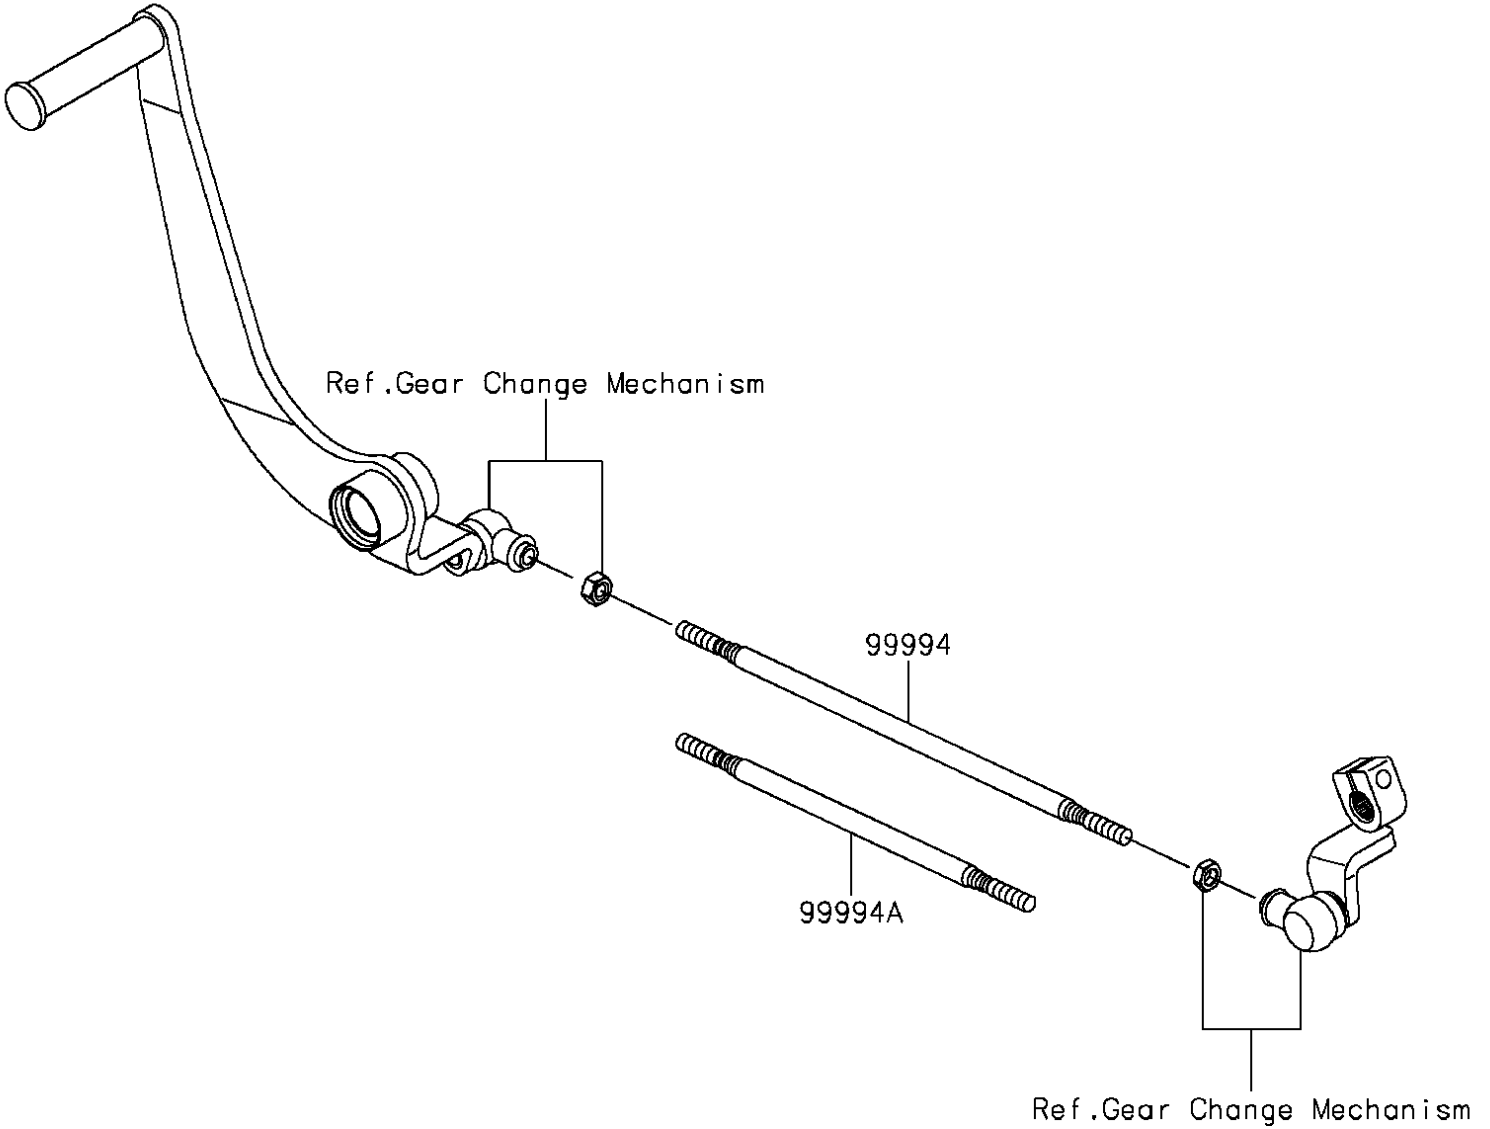

2015 VULCAN® S ABS PARTS DIAGRAM

Accessory(Tie Rod)

F2910A

2015 VULCAN[®] S ABS PARTS LIST

Accessory(Tie Rod)

ITEM NAME	PART NUMBER	QUANTITY
-----------	-------------	----------