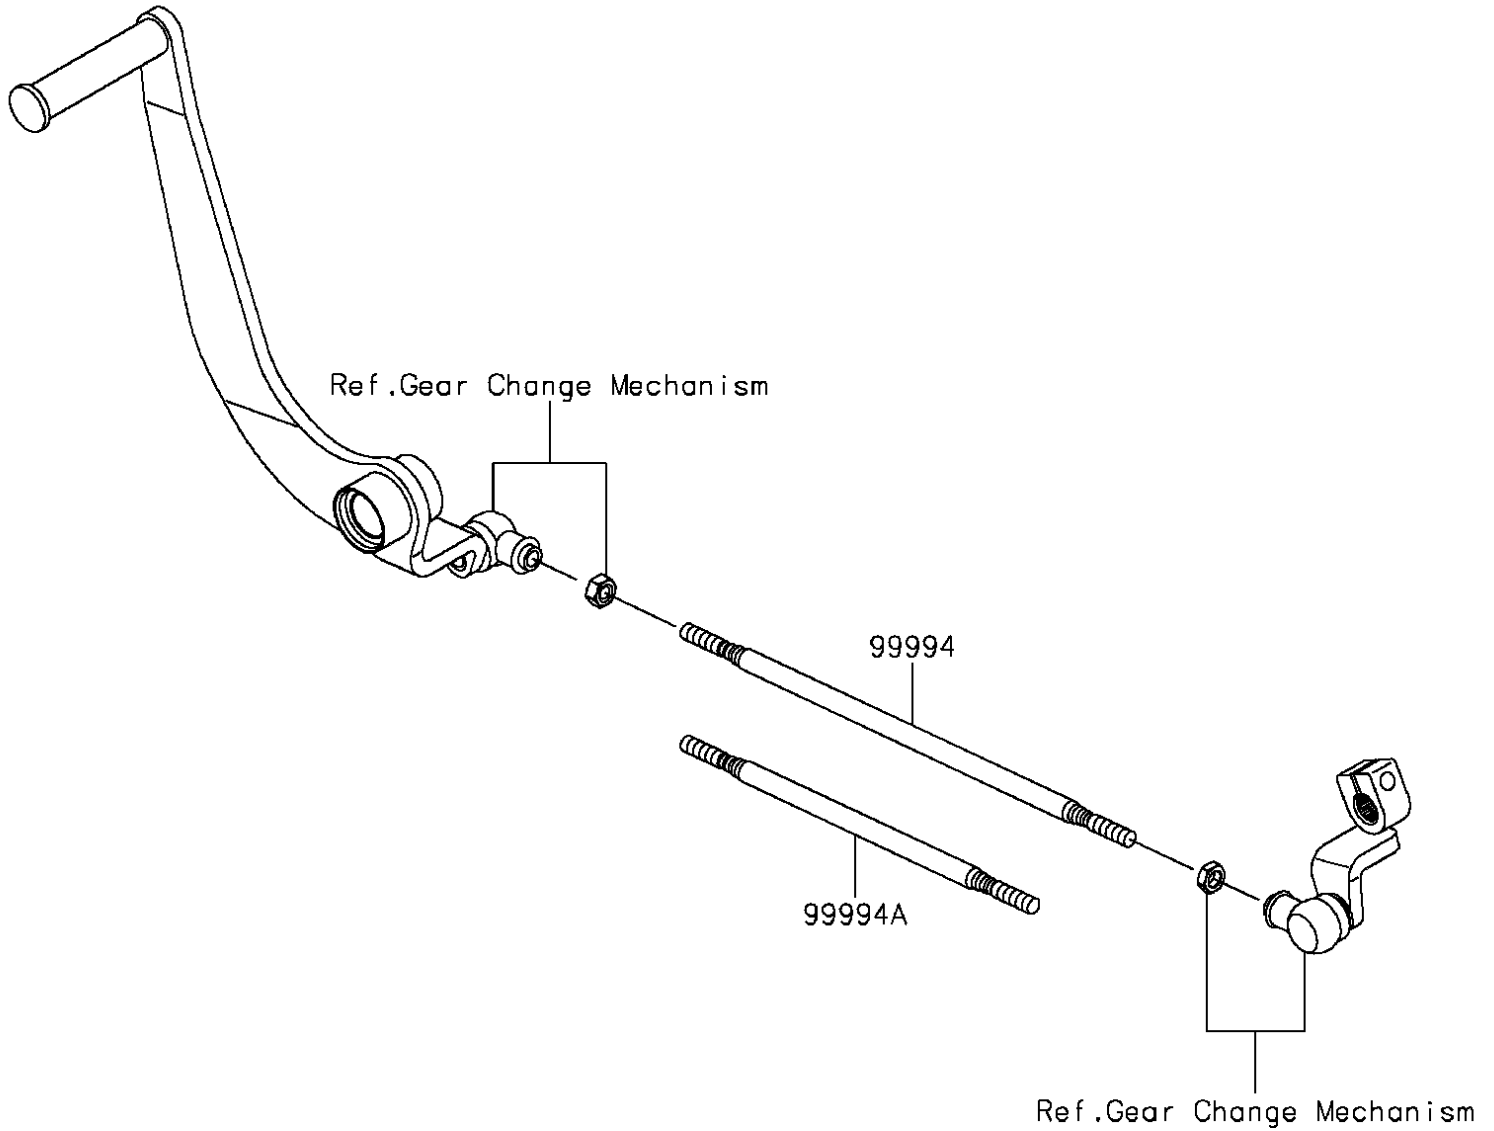

2016 VULCAN[®] S ABS CAFÉ PARTS DIAGRAM

Accessory(Tie Rod)

F2910A

2016 VULCAN® S ABS CAFÉ PARTS LIST

Accessory(Tie Rod)

ITEM NAME	PART NUMBER	QUANTITY
-----------	-------------	----------