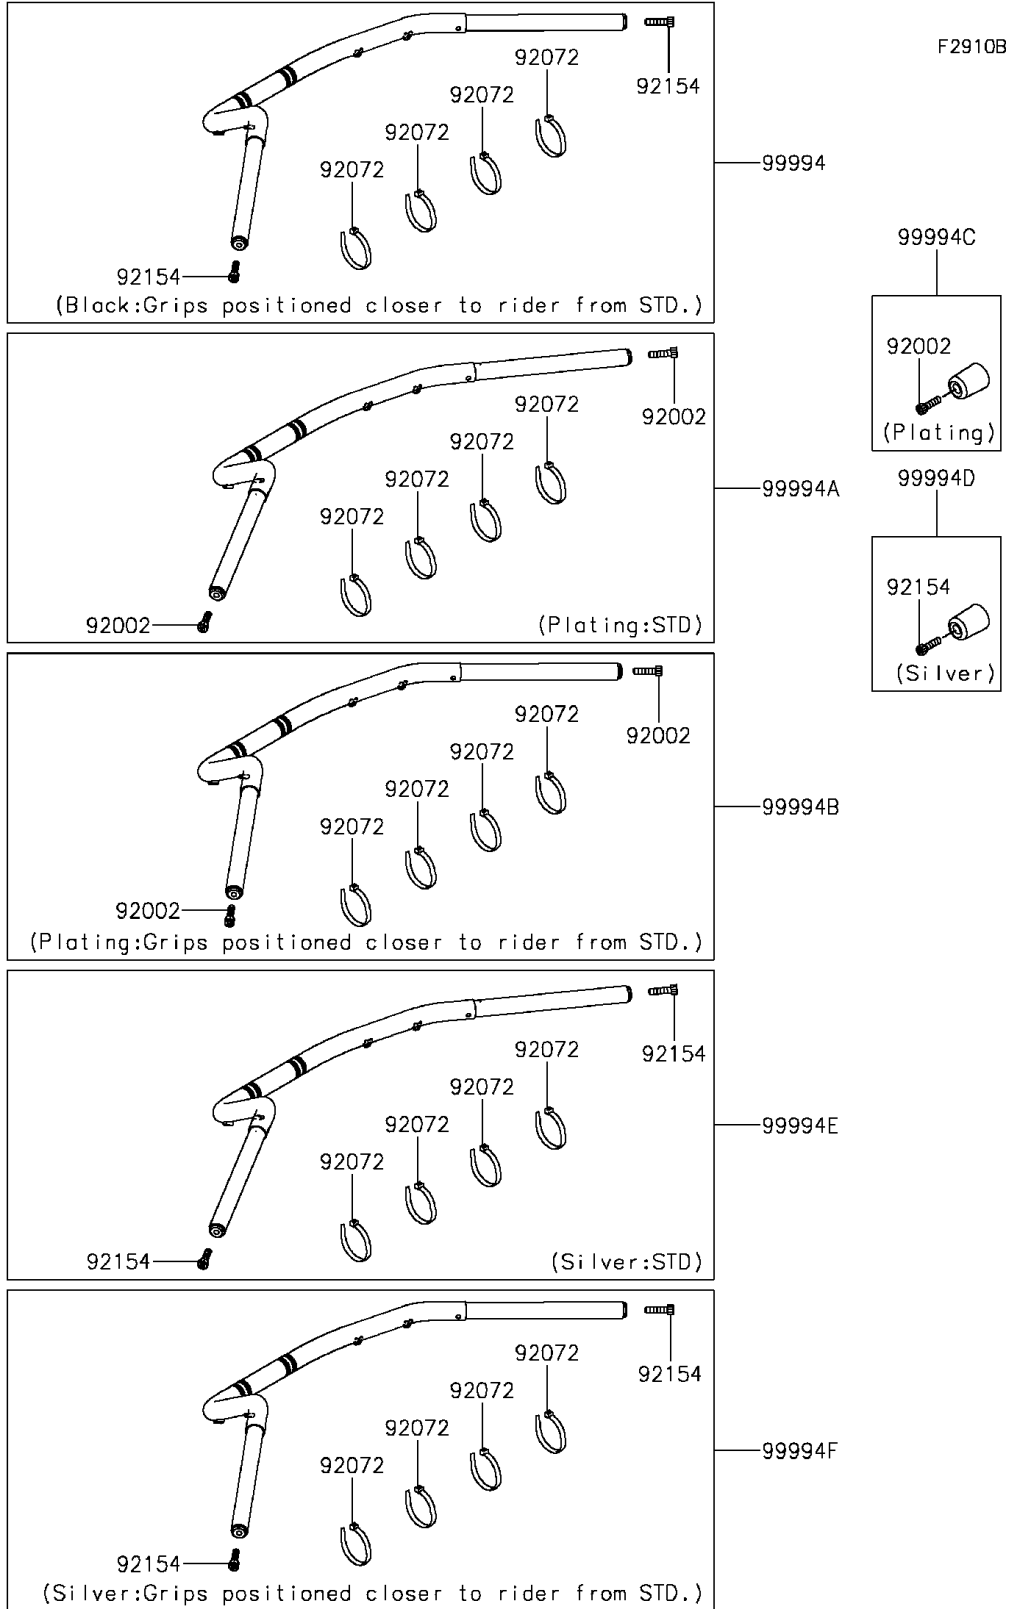

2015 VULCAN® S ABS PARTS DIAGRAM

Accessory(Handlebar)

2015 VULCAN® S ABS PARTS LIST

Accessory(Handlebar)

ITEM NAME	PART NUMBER	QUANTITY
-----------	-------------	----------