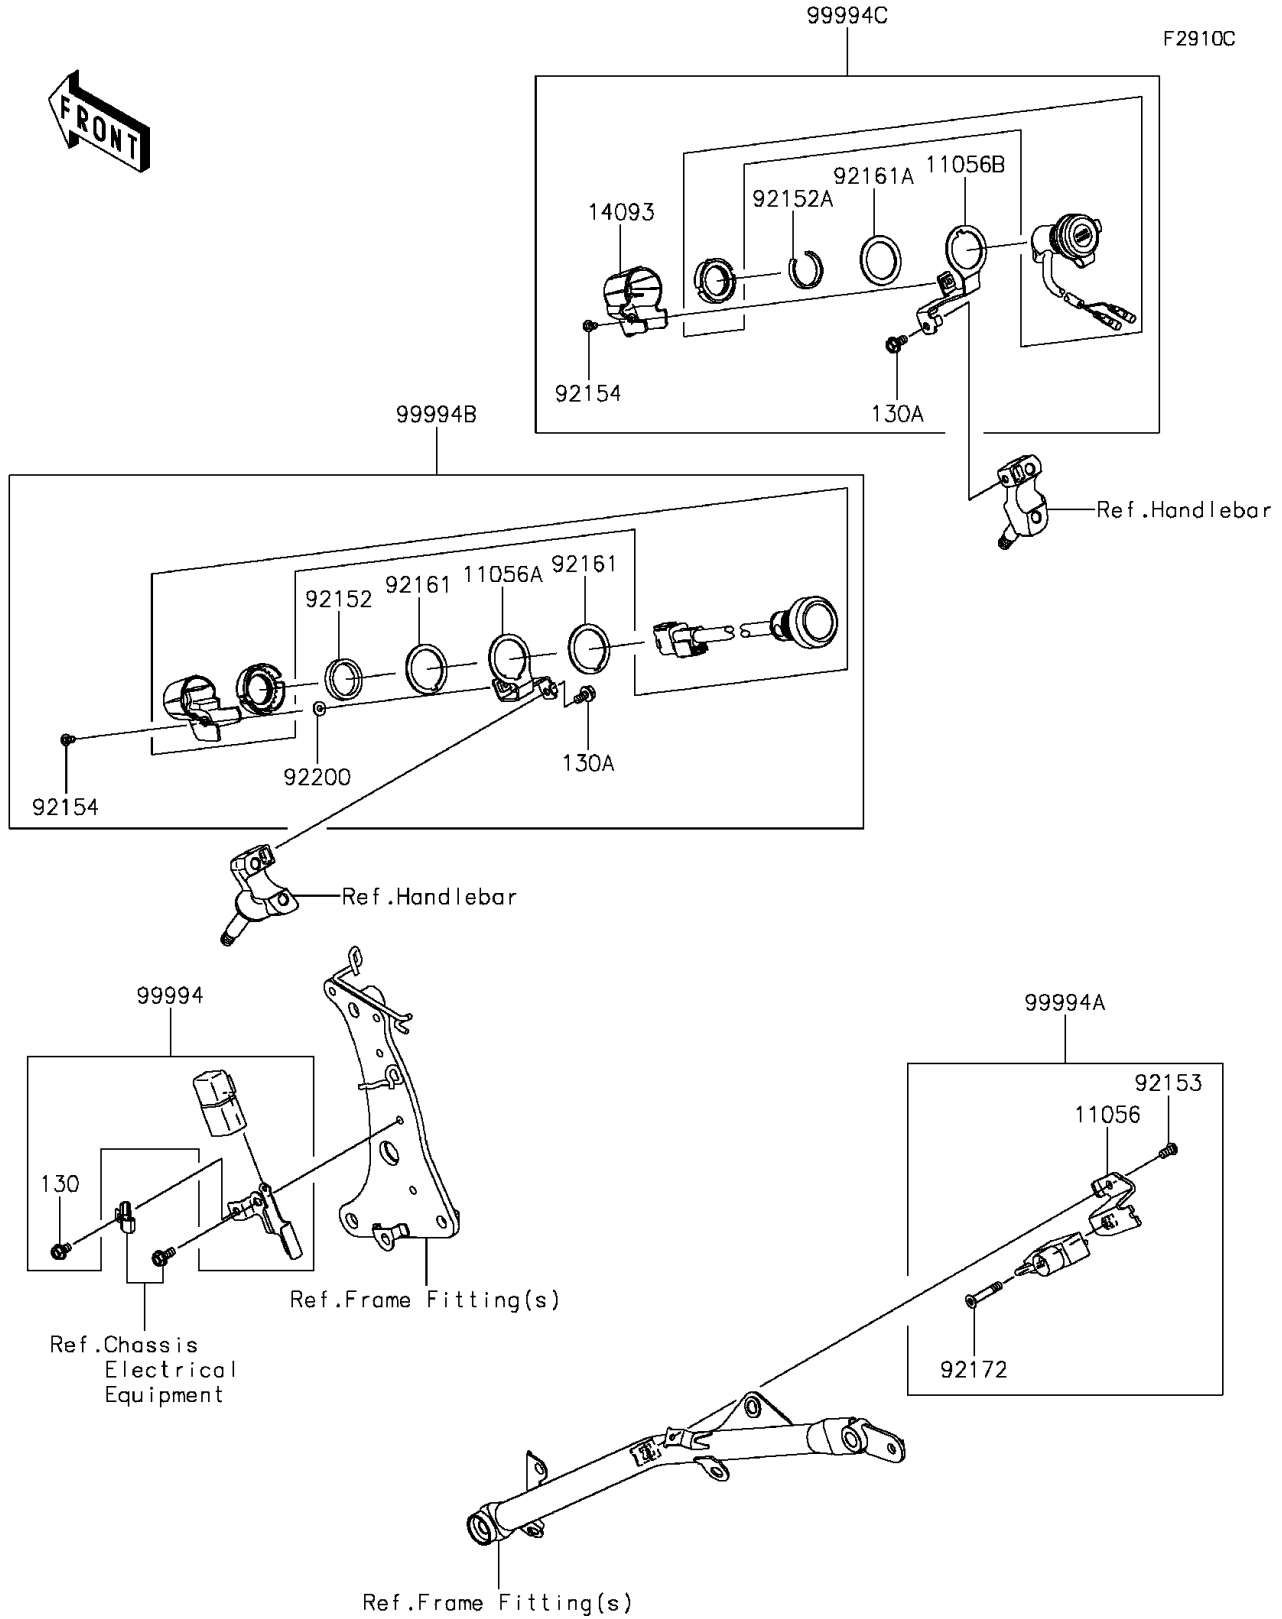

2016 VULCAN® S ABS CAFÉ PARTS DIAGRAM

Accessory(Helmet Lock etc.)

2016 VULCAN® S ABS CAFÉ PARTS LIST

Accessory(Helmet Lock etc.)

| ITEM NAME | PART NUMBER | QUANTITY |
|-----------|-------------|----------|
|-----------|-------------|----------|