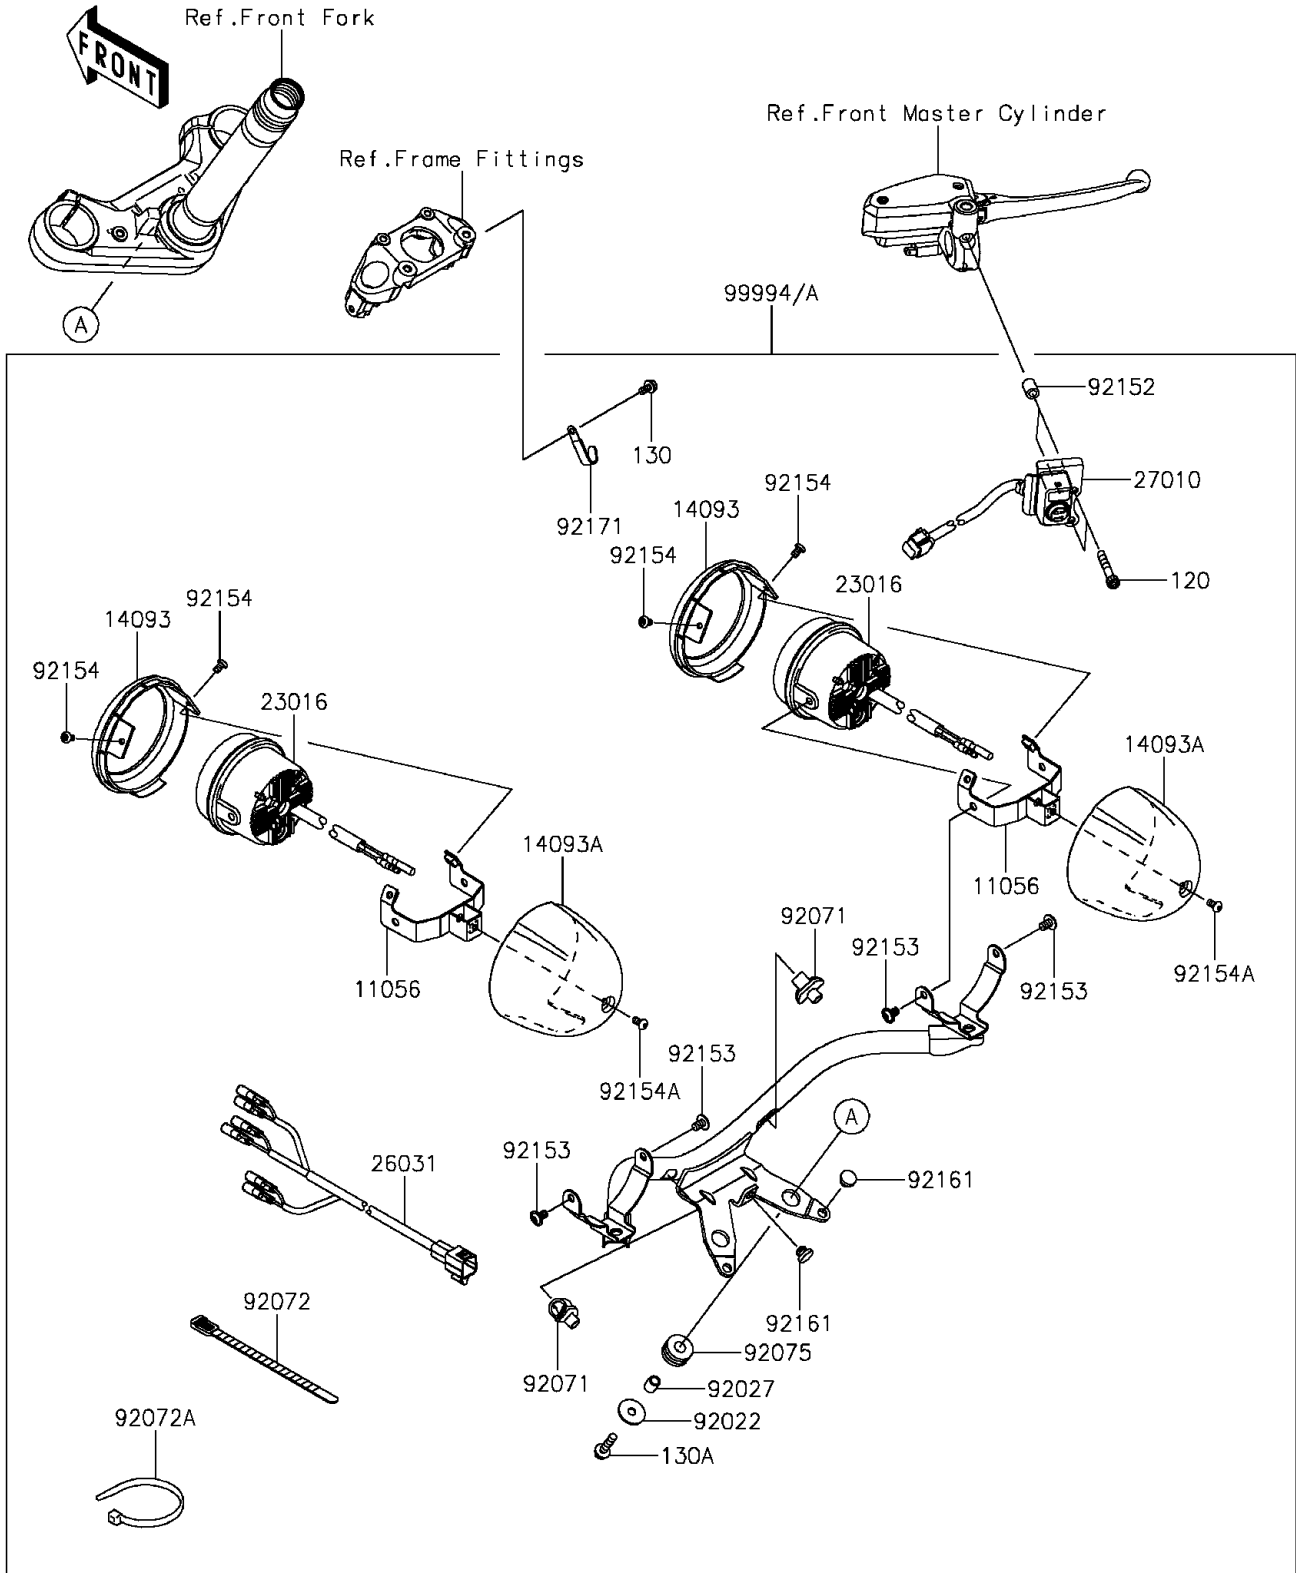

# 2016 VULCAN® S ABS CAFÉ PARTS DIAGRAM

Accessory(Fog Lamp)

F2910D

# 2016 VULCAN® S ABS CAFÉ PARTS LIST

Accessory(Fog Lamp)

ITEM NAME	PART NUMBER	QUANTITY
-----------	-------------	----------