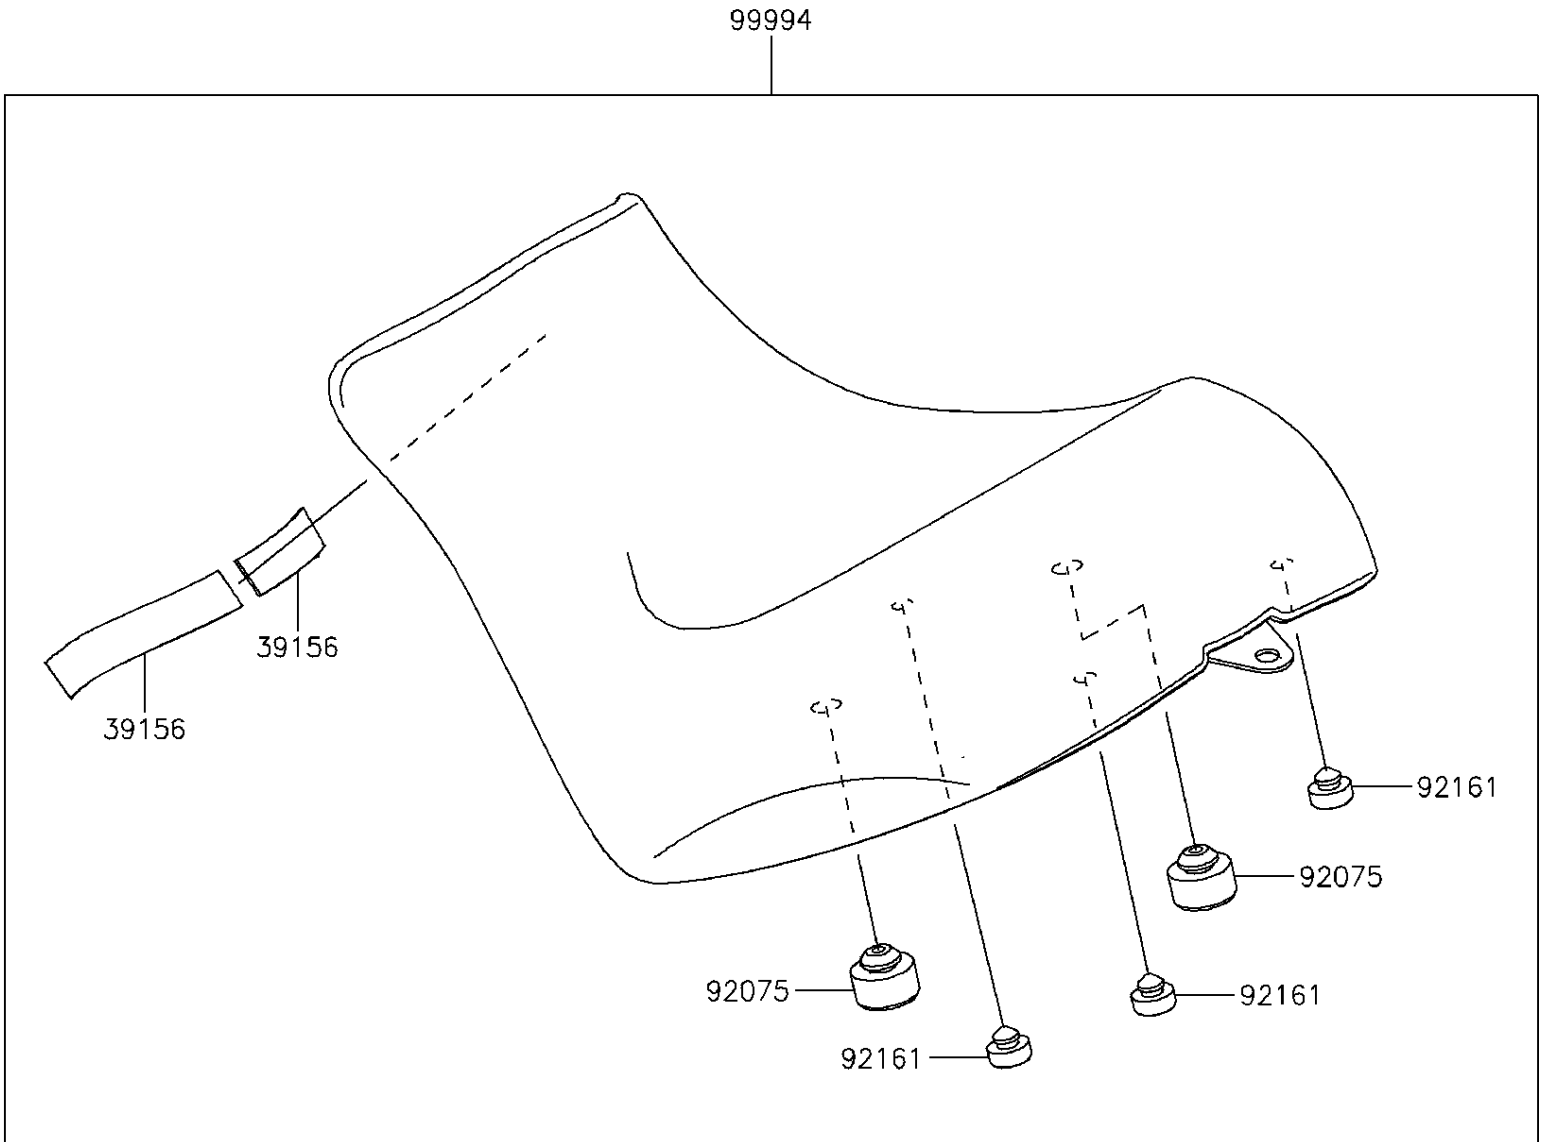

# 2016 VULCAN® S ABS CAFÉ PARTS DIAGRAM

Accessory(Reduced Reach Seat)

F2910E

# 2016 VULCAN® S ABS CAFÉ PARTS LIST

Accessory(Reduced Reach Seat)

ITEM NAME	PART NUMBER	QUANTITY
-----------	-------------	----------