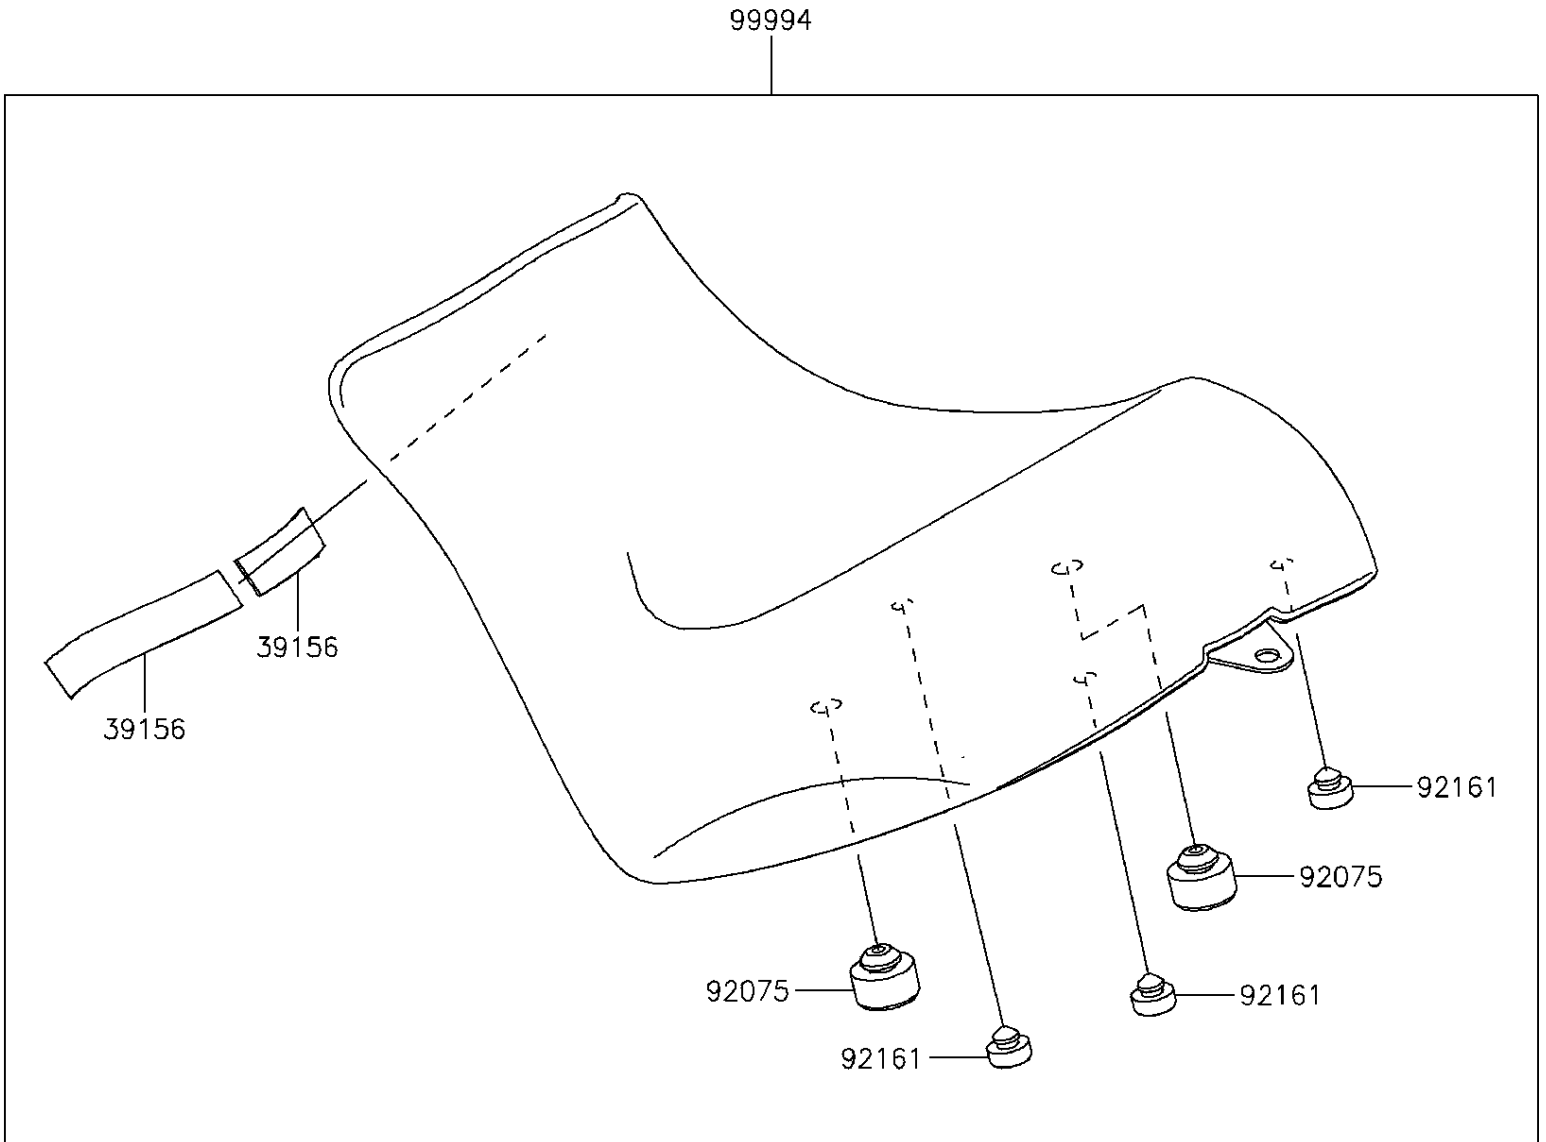

# 2016 VULCAN® S ABS PARTS DIAGRAM

Accessory(Reduced Reach Seat)

F2910E

## 2016 VULCAN® S ABS PARTS LIST

Accessory(Reduced Reach Seat)

ITEM NAME	PART NUMBER	QUANTITY
-----------	-------------	----------